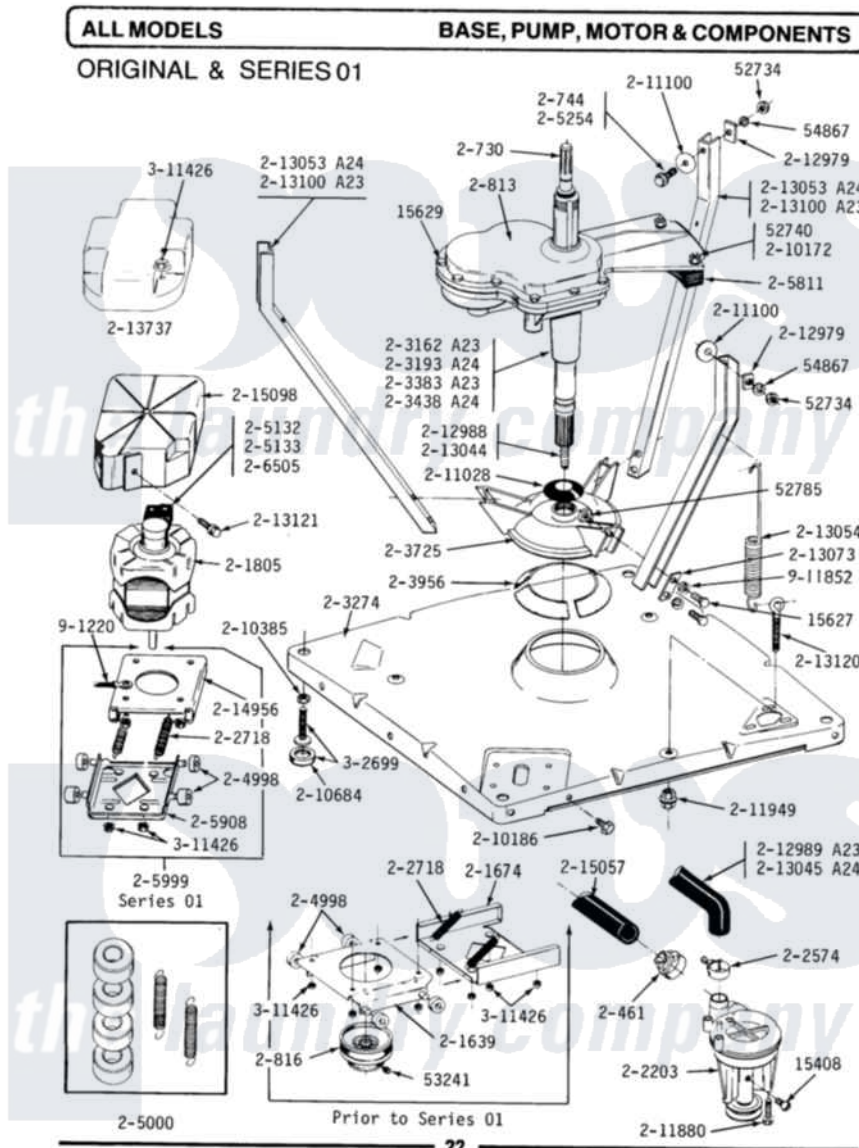

Maytag A23CSW 07 - BASE, PUMP, MOTOR & COMPONENTS

Maytag [Residential Maytag A23CSW Washer Parts](#) Parts Diagram 07 - BASE, PUMP, MOTOR & COMPONENTS
 Click on the part number to view part

Item	Original Part Number	Replaced By	Status	Part Description
001	Y015408	22003235		Screw, Bearing Insert
002	Y015627			Screw- Hex
003	Y015629			Bolt, Grinding Chamber
004	Y052734			Nut, Carrage Bolts And Bracket
005	Y052740	62739		Nut, Lock
006	Y052785			Nut, Brace To Damper
007	Y053241			Set Screw, Motor Pulley
008	Y054867			Washer, Lock
009	200461	285655		Clamp, Hose
010	200730	22002124		Shaft- Agi
011	200744	W10175939		Bolt
012	NLA		Not Available	GEAR CASE COVER ASSEMBLY
013	200816	6-2008160		Pulley- MO
014	201639			Upper Motor Mount
015	201674		Not Available	LOWER MOTOR MOUNT----