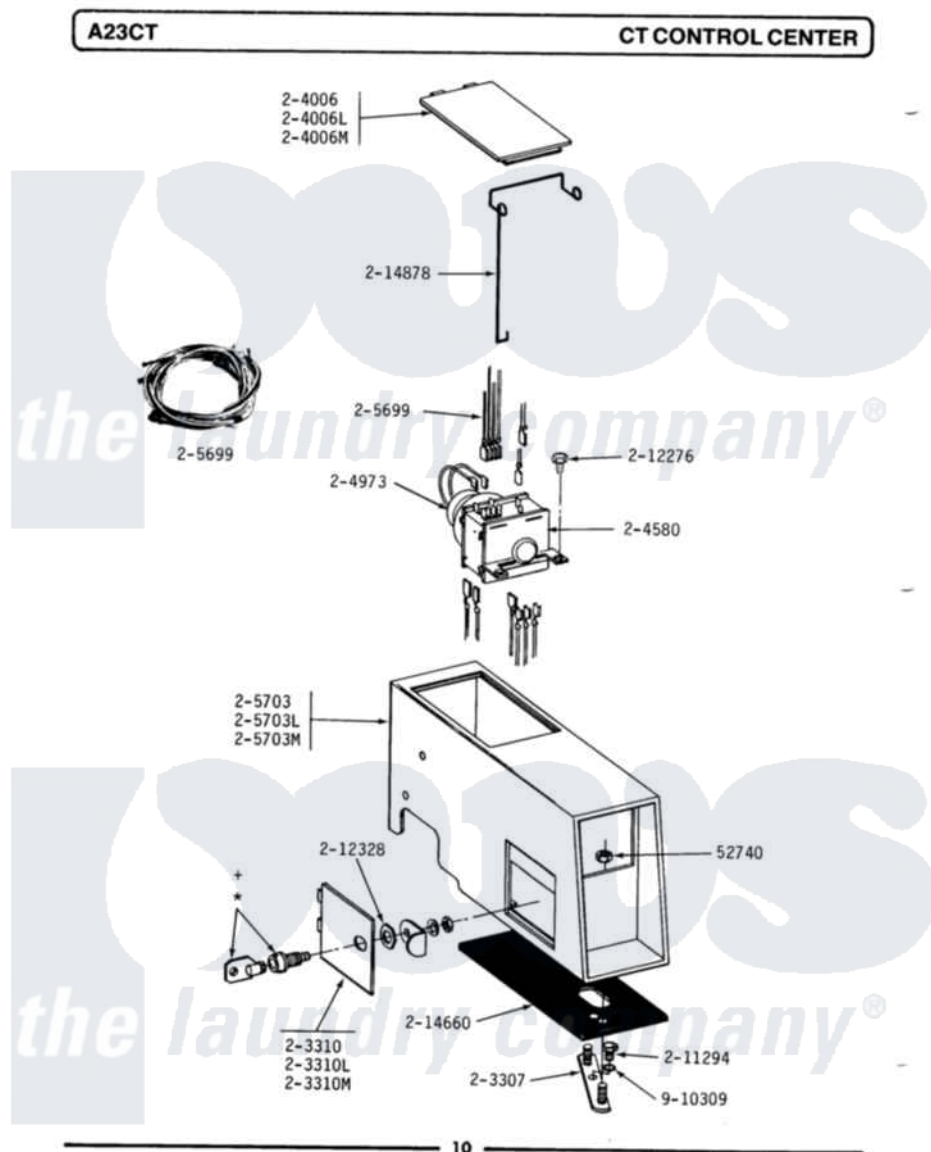

# Maytag A23CT 07 - CT CONTROL CENTER

Maytag Residential Maytag A23CT Washer Parts Parts Diagram 07 - CT CONTROL CENTER  
 Click on the part number to view part

Item	Original Part Number	Replaced By	Status	Part Description
001	Y052740	<a href="#">62739</a>		Nut, Lock
002	NLA		Not Available	MTG. STRAP---NA
003	NLA		Not Available	ACCESS DOOR (WHITE)
004	NLA		Not Available	ACCESS DOOR (WHITE)
005	NLA		Not Available	TIMER WITH KNOB AND PIN
006	<a href="#">204973</a>			Motor, Timer
007	NLA		Not Available	MAIN WIRE HARNESS
008	NLA		Not Available	OUTER CASE-WHITE
009	211294	<a href="#">90767</a>		Screw, 8A X 3/8 HeX Washer Head Tapping
010	212276	<a href="#">W10116760</a>		Screw
011	212328	<a href="#">W10139762</a>		Hex Nut, 3/4-27
012	<a href="#">214660</a>			Gasket, Control Center
013	<a href="#">214878</a>			Latch For Access Door
014	<a href="#">910309</a>			Washer, Mounting Strap