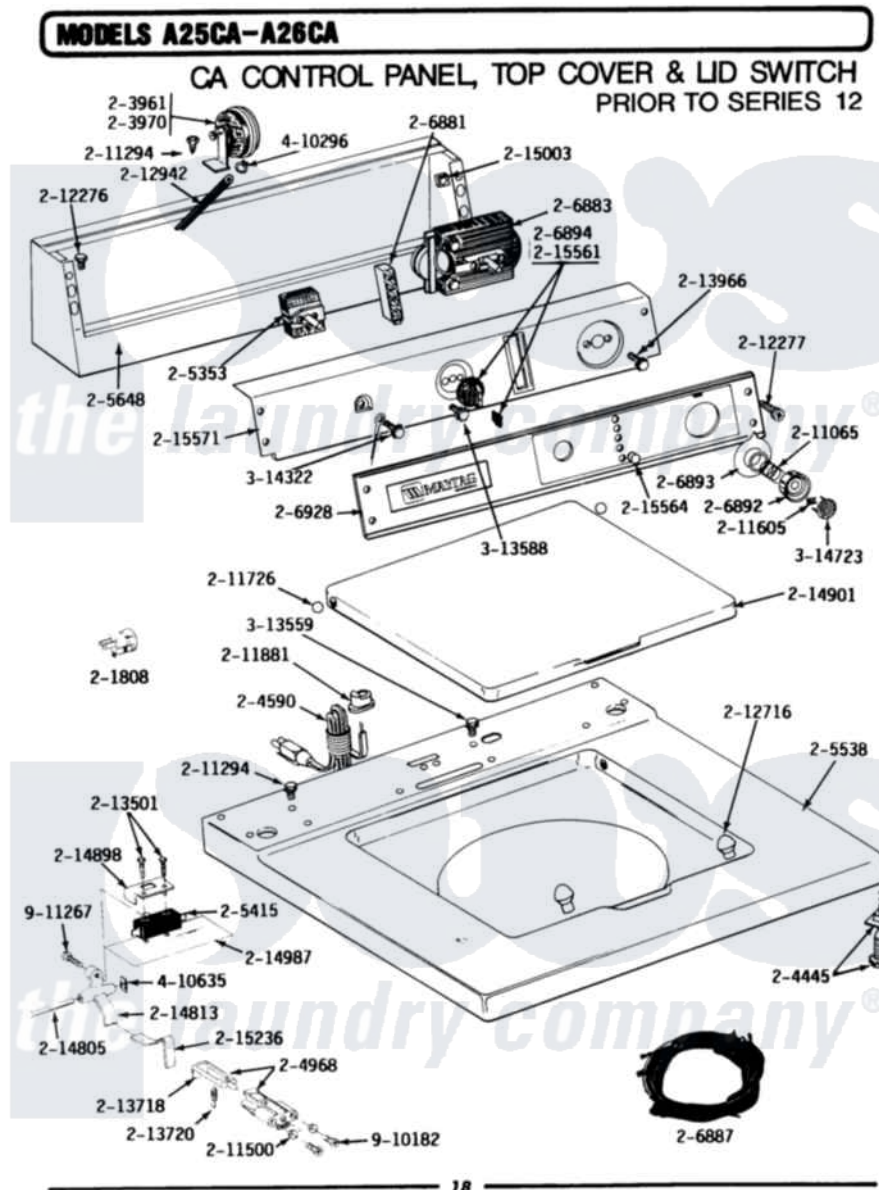

Maytag A25CA 01 - CONTROL PANEL, TOP CVR & LID SWTCH (00)

18

Maytag Residential Maytag A25CA Washer Parts Parts Diagram 01 - CONTROL PANEL, TOP CVR & LID SWTCH (00)
 Click on the part number to view part

Item	Original Part Number	Replaced By	Status	Part Description
001	Y201808			Converter
002	203961	22004474		Switch- Pr
003	203970			Switch, Water Level
004	204445			Screw And Fastener Assembly
005	204590			Cord, Power
006	204968			Plunger And Bracket Assembly--W
007	205353			Switch, DiAl-A-Fabric
008	205415	279347		Switch-Lid
009	205448		Not Available	MOTOR, TIMER (120-60)
010	NLA		Not Available	TOP COVER (WHT)
011	NLA		Not Available	CONSOLE (WHT)
012	206881			Indicator, Light
013	NLA		Not Available	TIMER
014	NLA		Not Available	WIRE HARNESS
015	206892			Control Knob
016	206893	22001571		Bezel, Timer Dial