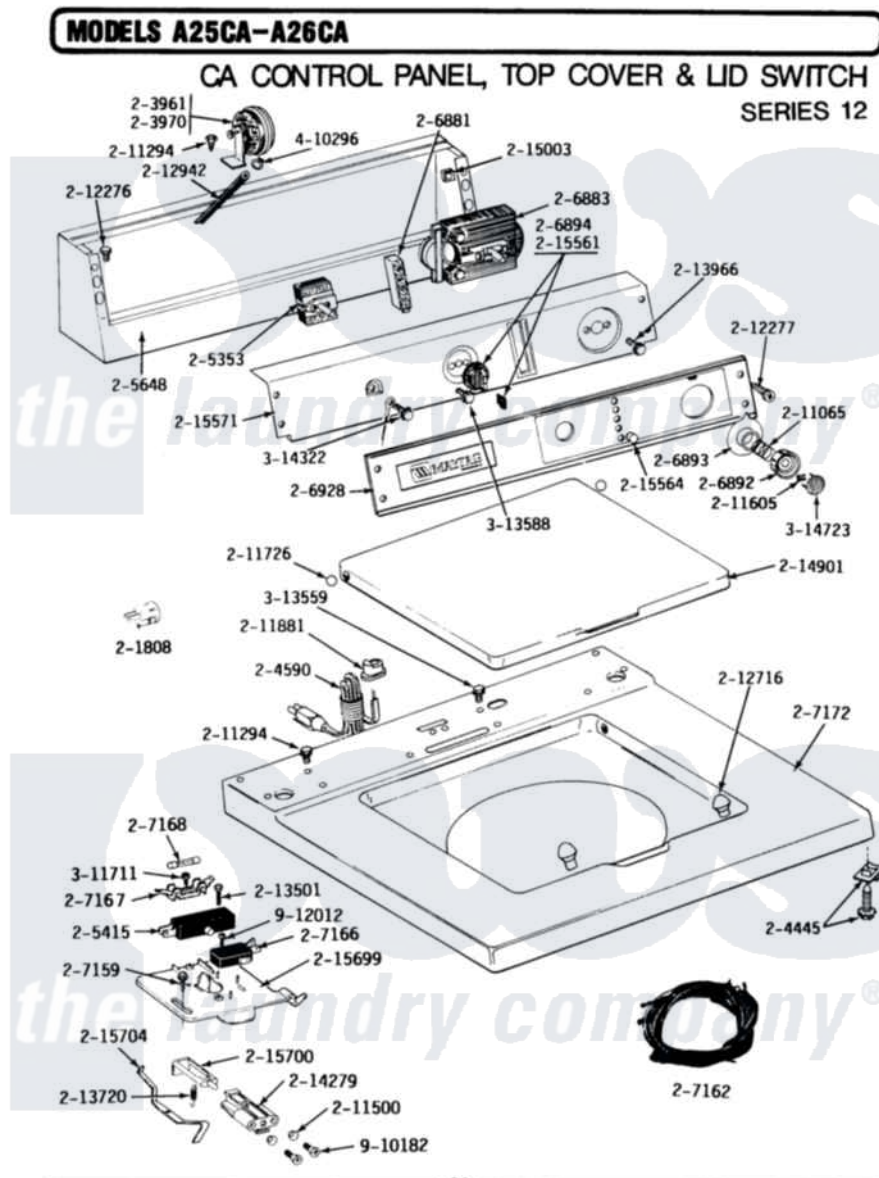

Maytag A25CA 02 - CONTROL PANEL, TOP CVR & LID SWTCH (12)

Maytag Residential Maytag A25CA Washer Parts Parts Diagram 02 - CONTROL PANEL, TOP CVR & LID SWTCH (12)
 Click on the part number to view part

Item	Original Part Number	Replaced By	Status	Part Description
001	Y201808			Converter
002	203961	22004474		Switch- Pr
003	203970			Switch, Water Level
004	204445			Screw And Fastener Assembly
005	204590			Cord, Power
006	205353			Switch, DiAl-A-Fabric
007	205415	279347		Switch-Lid
008	205448		Not Available	MOTOR, TIMER (120-60)
009	NLA		Not Available	CONSOLE-WHITE
010	206881			Indicator, Light
011	NLA		Not Available	TIMER
012	206892			Control Knob
013	206893	22001571		Bezel, Timer Dial
014	206894			Knob, Selector
015	206928		Not Available	CONTROL PANEL WITH LENS - CA
016	207159	489355		Screw, 8 X 1/2