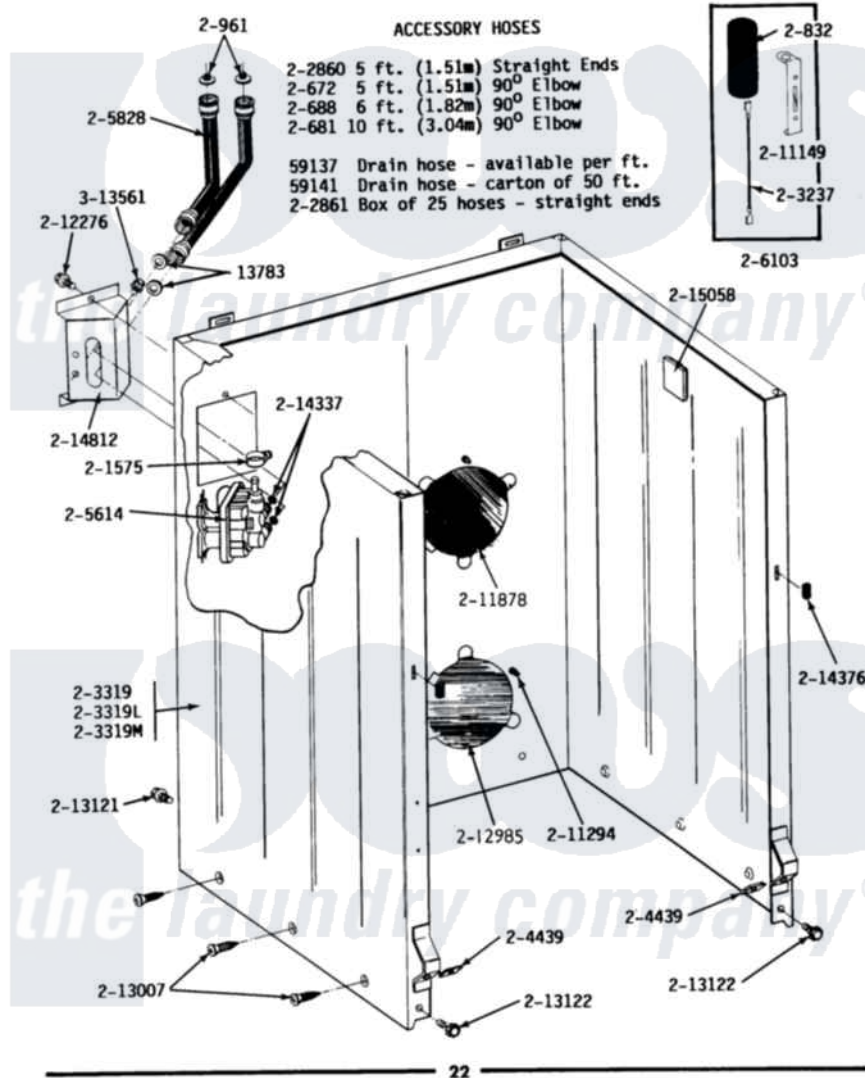

Maytag A25CA 03 - CABINET, WATER VALVE, HOSES & FRNT PANEL

ALL MODELS

CABINET, WATER VALVE, HOSES AND FRONT PANEL

22

Maytag Residential Maytag A25CA Washer Parts Parts Diagram 03 - CABINET, WATER VALVE, HOSES & FRNT PANEL

Click on the part number to view part

Item	Original Part Number	Replaced By	Status	Part Description
001	Y013783			Washer, Inlet Hose
002	Y059137	Y059141		Ctn. 50 Ft. 31/32 Drain Hose
003	Y059141			Ctn. 50 Ft. 31/32 Drain Hose
004	200461	285655		Clamp, Hose
005	200672	76314		Hose, Inlet 6 Ft. Hose With Elbow
006	200681	21001467		Hose- 10'
007	200688	76314		Hose, Inlet 6 Ft. Hose With Elbow
008	Y200832			Capacitor
009	200908	285655		Clamp, Hose
010	200961	12001413		Strainer And Washer Kit
011	201112	76660		Break-Sphn
012	201575			Clamp, Hose
013	202860			Inlet Hose Assembly
014	202861	202860		Inlet Hose Assembly