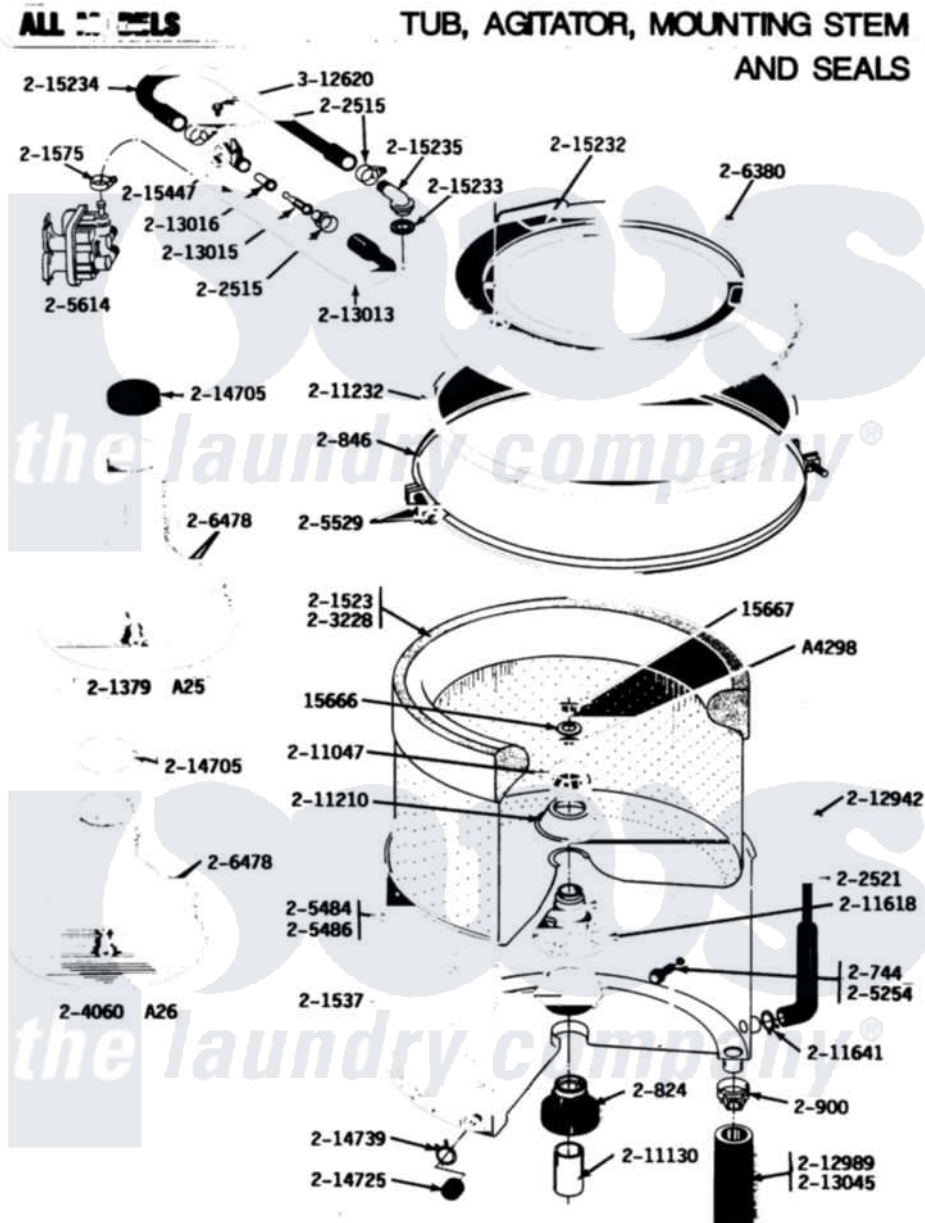

Maytag A25CA 04 - TUB, AGITATOR, MOUNTING STEM & SEAL

Maytag Residential Maytag A25CA Washer Parts Parts Diagram 04 - TUB, AGITATOR, MOUNTING STEM & SEAL
 Click on the part number to view part

Item	Original Part Number	Replaced By	Status	Part Description
001	Y0A4298	6-0A57420		Seal- Agitator
002	Y015666			Washer, Retaining -
003	Y015667			Retaining Ring
004	200744	W10175939		Bolt
005	200824	6-2040130		Tub Bearin
006	200846			Clamp - Tub Cover
007	200900	616099		Clamp
008	201379		Not Available	AGITATOR - BLACK
009	NLA		Not Available	INNER TUB
010	201537	6-2095720		Mounting S
011	201575			Clamp, Hose
012	202515	596669		Clamp, Manifold
013	202521	6-2095720		Mounting S
014	203228		Not Available	TUB, INNER PART NOT USED
015	204012	6-2095720		Mounting S
016	204013	6-2040130		Tub Bearin

017	204060		Agitator W/Cap, Screw And Washer
018	205254	W10175938	Bolt
019	205484		Tub, Outer Part Not Used
020	205486	Not Available	PART NOT USED
021	205529		Nut And Bolt Kit For Tub Clam
022	205614	205613	Water Valve
023	206380	Not Available	COVER, TUB
024	206478	Not Available	SCREW & WASHER FOR AGITATOR
025	206683	206680	Water Injector Assembly
026	211047	6-2110472	Nut- Clamp
027	211100		Washer, Outer Tub
028	211130		Bearing Liner, Tub Bearing
029	211210		Washer, Clamping Nut
030	211232		Seal, Tub Cover
031	211618	22001423	Set Screw, Mounting Stem
032	211641		Clamp, 1-1/16"
033	212942	22001619	Tube, Water Level Switch
034	Y212989		Hose, Outer Tub To Pump
035	213013		Hose, Injector
036	213015		Nozzle, Injector
037	213016	216201	Nozzle
038	213045		Hose, Outer Tub Part Not Used
039	214705		Cap, Capacitor
040	214725		Cap For Spout-Outer Tub
041	214739	596669	Clamp, Manifold
042	215232		Bumper, Unbalance
043	215233		Seal For Injector Tube
044	Y215234		Hose, Injector Fill
045	215235		Tube, Injector
046	215447		Sleeve For Injector
047	312620		Screw, Sems