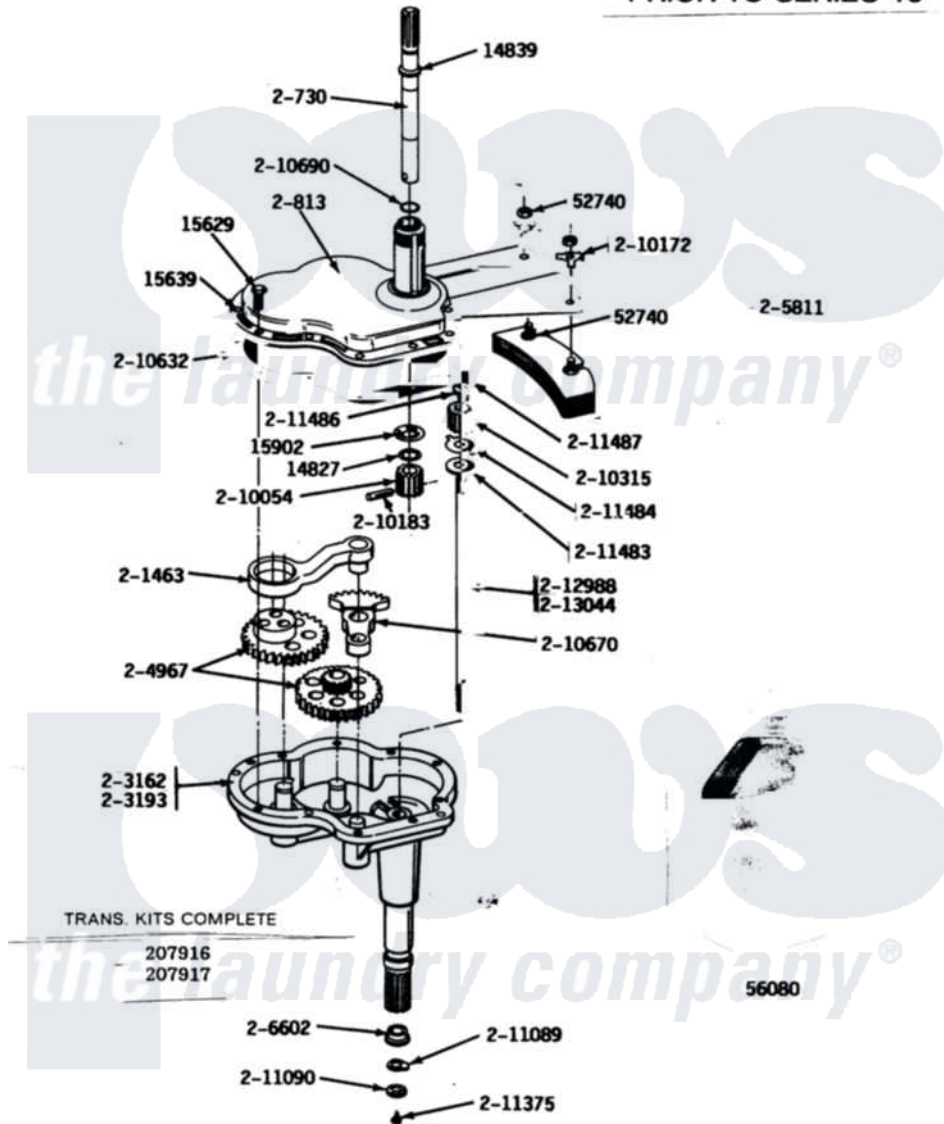

Maytag A25CA 05 - TRANSMISSION (SERIES 00)

ALL LEVELS

TRANSMISSION
PRIOR TO SERIES 10

Maytag Residential Maytag A25CA Washer Parts Parts Diagram 05 - TRANSMISSION (SERIES 00)
Click on the part number to view part

Item	Original Part Number	Replaced By	Status	Part Description
001	Y014827			Washer-Center Shaft
002	Y014839			Collar-Drive Shaft
003	Y015629			Bolt, Grinding Chamber
004	NLA		Not Available	DOWEL PIN
005	Y015902			Spring For Agitator
006	Y052740	62739		Nut, Lock
007	Y056080	6-0560800		Oil
008	200730	22002124		Shaft- Agi
009	NLA		Not Available	GEAR CASE COVER ASSEMBLY
010	NLA		Not Available	PITMAN W/WRIST PIN
011	NLA		Not Available	GEAR HOUSING W/STUDS & TUBE
012	NLA		Not Available	PART NOT USED
013	204967			Gear Kit-Power Fin Agitator
014	NLA		Not Available	COUNTERWEIGHT
015	206602	207843		Lip Seal Repair Kit

016	210054		Pinion
017	NLA	Not Available	LOCK WASHER
018	210183		Groove Pin
019	210315		Pinion
020	210632	22210632	Gasket
021	NLA	Not Available	SEGMENT
022	210690		Seal, Rubber
023	211089		Lug, Stop Pulley
024	211090	22003555	Washer, Stop Lug
025	211375	681582	Screw
026	211483	6-2114830	Washer- SP
027	211484		Washer, Lug
028	211486		Screw, 3/8-16 X 1/2 Inch
029	NLA	Not Available	GROOV-PIN
030	212988		Part Not Used
031	213044		Shaft, Center