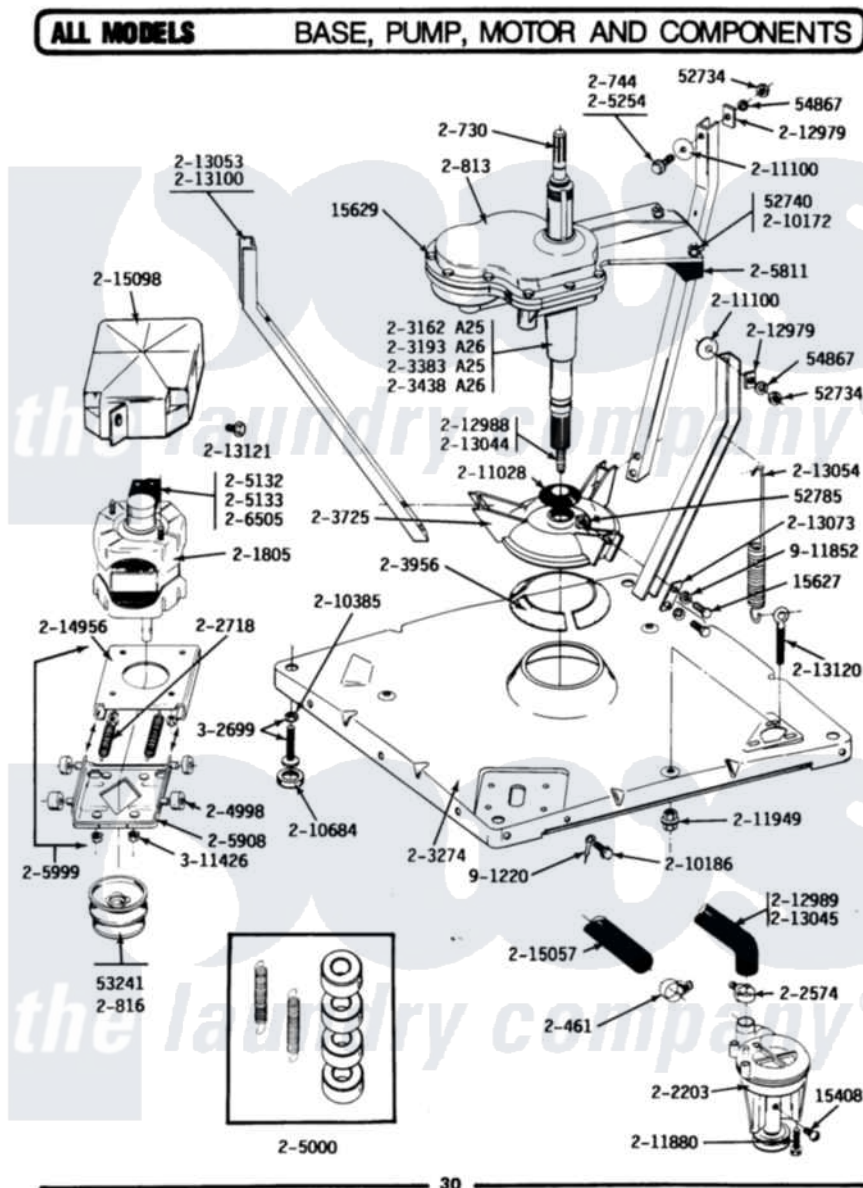

Maytag A25CA 07 - BASE, PUMP, MOTOR & COMPONENTS

Maytag [Residential Maytag A25CA Washer Parts](#) Parts Diagram 07 - BASE, PUMP, MOTOR & COMPONENTS
 Click on the part number to view part

Item	Original Part Number	Replaced By	Status	Part Description
001	Y015408	22003235		Screw, Bearing Insert
002	Y015627			Screw- Hex
003	Y015629			Bolt, Grinding Chamber
004	Y052734			Nut, Carrage Bolts And Bracket
005	Y052785			Nut, Brace To Damper
006	Y053241			Set Screw, Motor Pulley
007	Y054867			Washer, Lock
008	200461	285655		Clamp, Hose
009	200730	22002124		Shaft- Agi
010	200744	W10175939		Bolt
011	NLA		Not Available	GEAR CASE COVER ASSEMBLY
012	200816	6-2008160		Pulley- MO
013	201805	12002351		Motor-Drve
014	202203	6-2022030		Pump As Pa
015	202574	3367052		Clamp, Hose