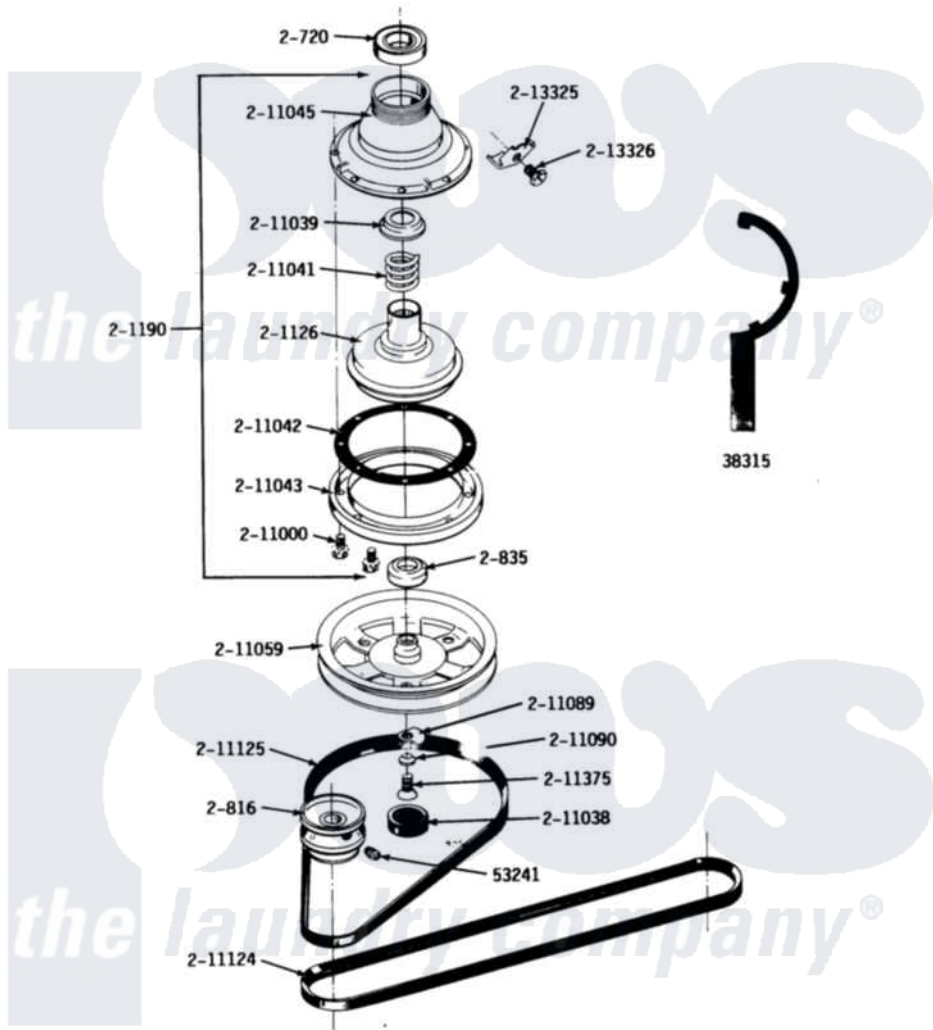

ALL MODELS **CLUTCH, BRAKE AND BELTS**

Maytag Residential Maytag A25CA Washer Parts Parts Diagram 08 - CLUTCH, BRAKE & BELTS
 Click on the part number to view part

Item	Original Part Number	Replaced By	Status	Part Description
001	Y038315	038315		Tool
002	Y053241			Set Screw, Motor Pulley
003	Y200720	22003441		Bearing, Rear
004	200816	6-2008160		Pulley- MO
005	200835			Bearing, Brake Rotor
006	201126	6-2011900		Brake Asse
007	201190	6-2011900		Brake Asse
008	211000			SCREW, BRAKE DRUM (HEX HEAD)
009	NLA		Not Available	CAP, OIL RETAINER
010	211039	6-2011900		Brake Asse
011	211041	6-2011900		Brake Asse
012	211042	6-2011900		Brake Asse
013	211043	6-2011900		Brake Asse
014	211045	6-2011900		Brake Asse
015	211059	6-2301530		Pulley
016	211089			Lug, Stop Pulley

017	211090	22003555	Washer, Stop Lug
018	211124		Part Not Used
019	211125		V Belt, Drive Pulley
020	211375	681582	Screw
021	213325		Clip, Retaining
022	213326		Bolt, Sems Retaining Clip