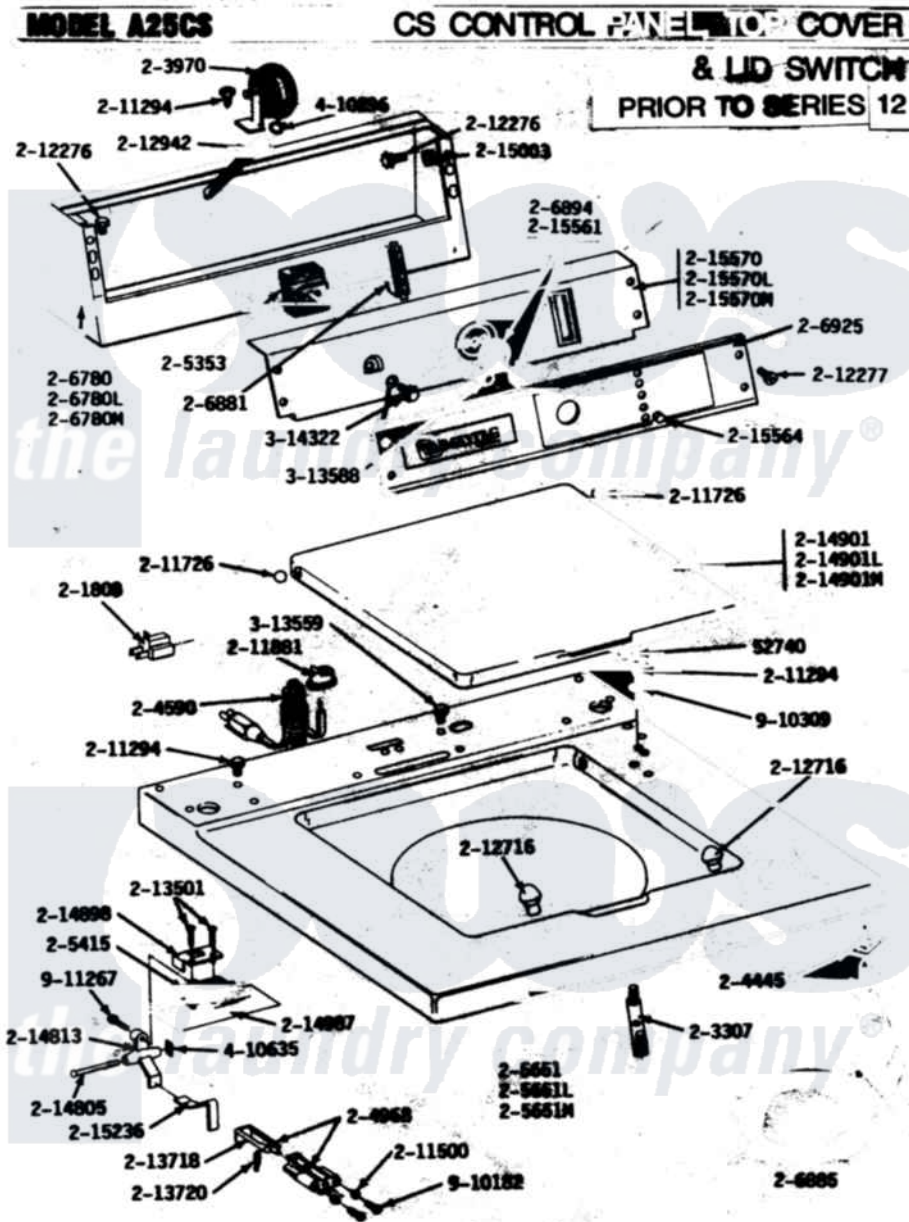

# Maytag A25CM 01 - CONTROL PANEL, TOP CVR & LID SWTCH (00)

Maytag Residential Maytag A25CM Washer Parts Parts Diagram 01 - CONTROL PANEL, TOP CVR & LID SWTCH (00)  
 Click on the part number to view part

Item	Original Part Number	Replaced By	Status	Part Description
001	Y052740	<a href="#">62739</a>		Nut, Lock
002	<a href="#">Y201808</a>			Converter
003	NLA		Not Available	MTG. STRAP---NA
004	<a href="#">203970</a>			Switch, Water Level
005	<a href="#">204445</a>			Screw And Fastener Assembly
006	<a href="#">204590</a>			Cord, Power
007	<a href="#">204968</a>			Plunger And Bracket Assembly--W
008	<a href="#">205353</a>			Switch, DI-A-A-FABRIC
009	205415	<a href="#">279347</a>		Switch-Lid
010	205651		Not Available	TOP COVER-WHITE
"	NLA		Not Available	TOP COVER-ALMOND---NA
011	<a href="#">206780</a>			Control Cover Assembly
"	206780L	<a href="#">206780</a>		Control Cover Assembly
"	NLA		Not Available	CONTROL COVER ASSY
012	<a href="#">211881</a>			Grommet, Cord Part Not Used-Gas Models Only