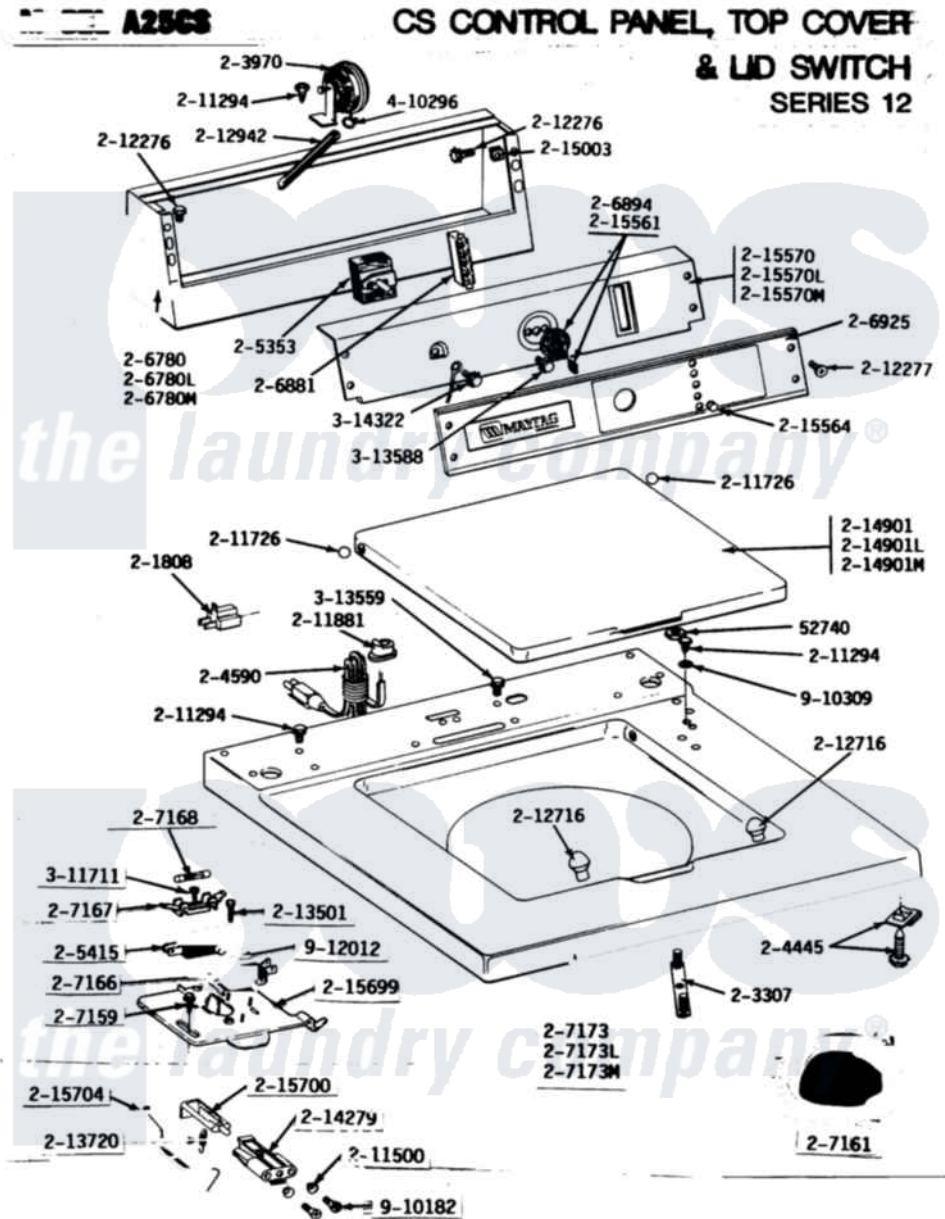

Maytag A25CM 02 - CONTROL PANEL, TOP CVR & LID SWTCH (12)

Maytag Residential Maytag A25CM Washer Parts Parts Diagram 02 - CONTROL PANEL, TOP CVR & LID SWTCH (12)
 Click on the part number to view part

Item	Original Part Number	Replaced By	Status	Part Description
001	Y052740	62739		Nut, Lock
002	Y201808			Converter
003	NLA		Not Available	MTG. STRAP---NA
004	203970			Switch, Water Level
005	204445			Screw And Fastener Assembly
006	204590			Cord, Power
007	205353			Switch, DiAl-A-Fabric
008	205415	279347		Switch-Lid
009	206780			Control Cover Assembly
"	206780L	206780		Control Cover Assembly
"	NLA		Not Available	CONTROL COVER ASSY
010	206881			Indicator, Light
011	206894			Knob, Selector
012	NLA		Not Available	CONTROL PANEL WITH LENS - CS &
013	207159	489355		Screw, 8 X 1/2
014	207161			Wire Harness

015	207166		Switch, Check
016	207167		Block, Fuse
017	207168	22001682	Switch Assembly, Lid W/4amp Fuse
018	207173		Not Available
	NLA		Not Available
019	211294	90767	Screw, 8A X 3/8 HeX Washer Head Tapping
020	211500		Washer, Bracket To Top Cover
021	211726		Hinge, Ball Lid
022	211881		Grommet, Cord Part Not Used-Gas Models Only
023	212276	W10116760	Screw
024	212277		Screw, No.8 X 1/2 Inch
025	212716		Bumper, Lid
026	212942	22001619	Tube, Water Level Switch
027	213501		Screw, No.6-20 X 1-1/8 Inch
028	213720		Spring, Lid Switch
029	214279	204968	Plunger And Bracket Assembly--W
030	214901		Not Available
	NLA		Not Available
031	215003		Fastener, Panel And Bracket
032	215561	206894	Knob, Selector
033	215564		Lens, Indicator Light
034	215570	22001592	(WHT)
	NLA		Not Available
035	Y215699	22001678	Bracket, Switch And Fuse
036	NLA		Not Available
037	215704		LID SWITCH PLUNGER
038	Y311711		Lever, Unbalance
039	Y313559		Screw, Fuse Block
040	Y313588		Screw
041	Y314322	488234	Screw 8-32 X 1/4
042	410296	211251	Screw, Transformer
043	910182	596669	Clamp, Manifold
044	910309	25-7809	Screw, No.6-20 1/2 Flthd Torx
045	912012	3400409	Washer, Mounting Strap
			Screw