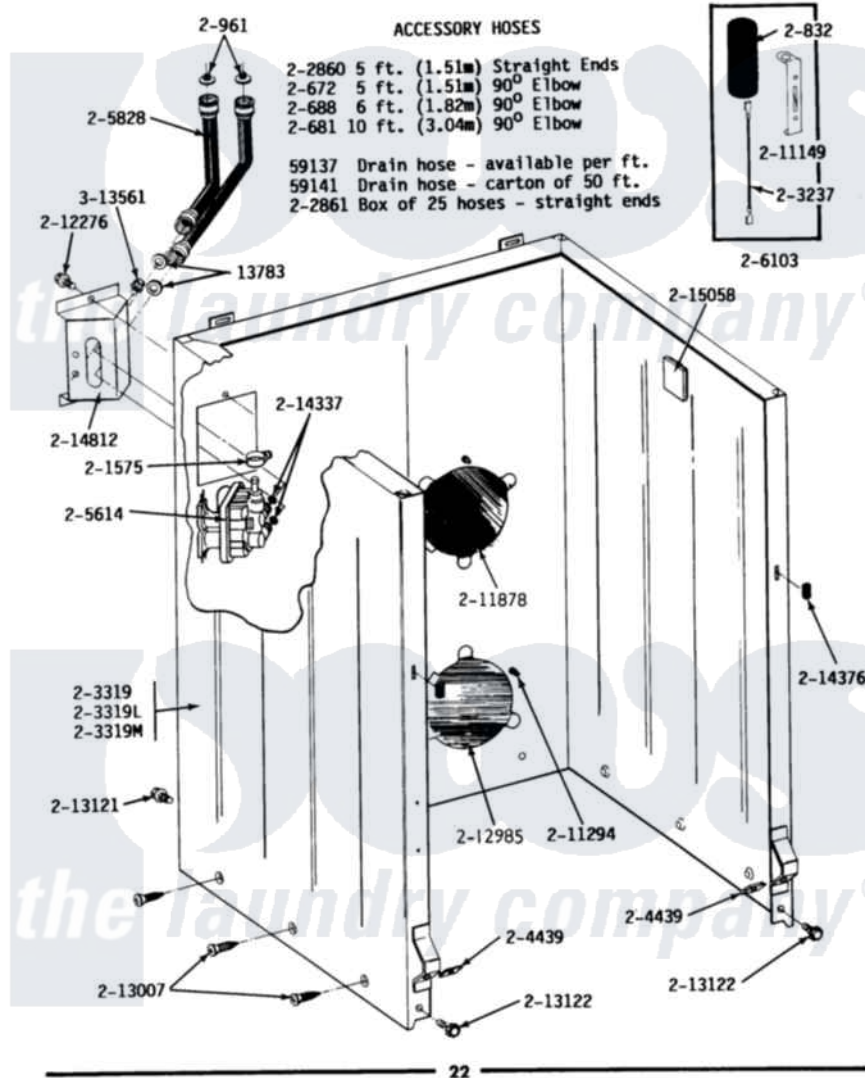

Maytag A25CM 05 - CABINET, WATER VALVE, HOSES & FRNT PANEL

ALL MODELS

CABINET, WATER VALVE, HOSES AND FRONT PANEL

22

Maytag [Residential Maytag A25CM Washer Parts](#) Parts Diagram 05 - CABINET, WATER VALVE, HOSES & FRNT PANEL

[Click on the part number to view part](#)

Item	Original Part Number	Replaced By	Status	Part Description
001	Y013783			Washer, Inlet Hose
002	Y059137	Y059141		Ctn. 50 Ft. 31/32 Drain Hose
003	Y059141			Ctn. 50 Ft. 31/32 Drain Hose
004	200461	285655		Clamp, Hose
005	200672	76314		Hose, Inlet 6 Ft. Hose With Elbow
006	200681	21001467		Hose- 10'
007	200688	76314		Hose, Inlet 6 Ft. Hose With Elbow
008	Y200832			Capacitor
009	200908	285655		Clamp, Hose
010	200961	12001413		Strainer And Washer Kit
011	201112	76660		Break-Sphn
012	201575			Clamp, Hose
013	202860			Inlet Hose Assembly
014	202861	202860		Inlet Hose Assembly

015	203237		No.17 Wire With Terminal
016	NLA	Not Available	CABINET-WHITE
017	204439		Screw And Fstner Assembly
018	205614	205613	Water Valve
019	205828	202860	Inlet Hose Assembly
020	206103		Capacitor Kit
021	211111	16272	Connector, Straight
022	211149		Clip, Capacitor
023	211294	90767	Screw, 8A X 3/8 HeX Washer Head Tapping
024	211448		Clamp
025	NLA	Not Available	PLATE, ACCESS
026	212276	W10116760	Screw
027	212982	22001650	Fastener, Spring
028	212985	22002924	Plate, Access
029	212998		Not Available
"	212998L		Not Available
"	NLA	Not Available	FRONT PANEL-ALMOND
"	NLA	Not Available	FRONT PANEL-HARVEST WHEAT
030	213007		Xfor Cabinet See Cabinet, Back
031	213121	3400111	Screw, 12-14 X 5/8
032	213122	27001200	Screw
033	213846		Guard, Belt
034	214337	96160	Screen
035	214376	22002331	Spacer, Front Panel
036	214768	211704	Hose, Drain
037	214812	22002361	Bracket, Water Valve
038	215057	211704	Hose, Drain
039	215058		Pad, Cabinet Bumper
040	Y310842	8182296	Screw, Agitator
041	Y313561		Screw----NA