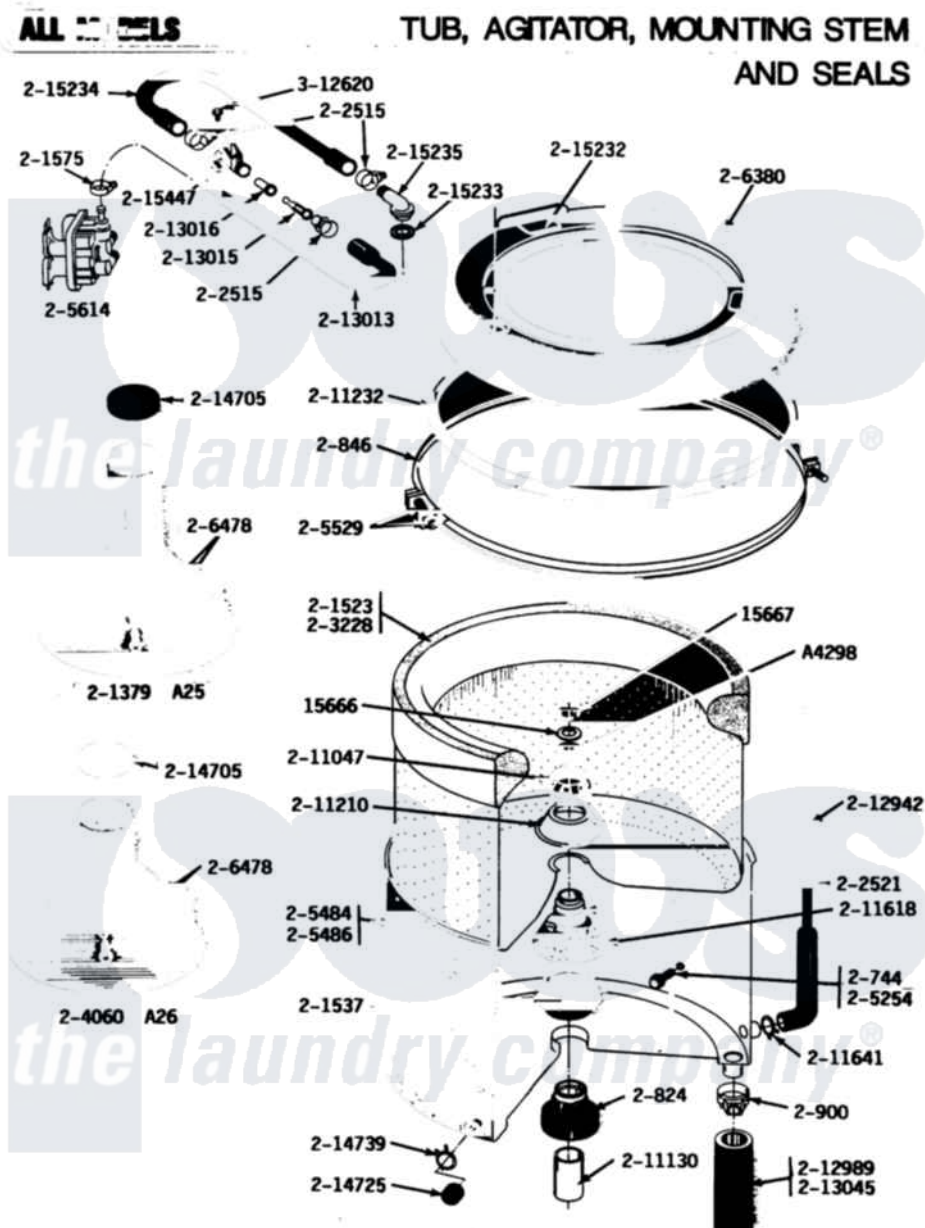

Maytag A25CM 06 - TUB, AGITATOR, MOUNTING STEM & SEAL

Maytag Residential Maytag A25CM Washer Parts Parts Diagram 06 - TUB, AGITATOR, MOUNTING STEM & SEAL
 Click on the part number to view part

Item	Original Part Number	Replaced By	Status	Part Description
001	Y0A4298	6-0A57420		Seal- Agitator
002	Y015666			Washer, Retaining -
003	Y015667			Retaining Ring
004	200744	W10175939		Bolt
005	200824	6-2040130		Tub Bearin
006	200846			Clamp - Tub Cover
007	200900	616099		Clamp
008	201379		Not Available	AGITATOR - BLACK
009	NLA		Not Available	INNER TUB
010	201537	6-2095720		Mounting S
011	201575			Clamp, Hose
012	202515	596669		Clamp, Manifold
013	202521	6-2095720		Mounting S
014	203228		Not Available	TUB, INNER PART NOT USED
015	204012	6-2095720		Mounting S
016	204013	6-2040130		Tub Bearin

017	204060		Agitator W/Cap, Screw And Washer
018	205254	W10175938	Bolt
019	205484		Tub, Outer Part Not Used
020	205486	Not Available	PART NOT USED
021	205529		Nut And Bolt Kit For Tub Clam
022	205614	205613	Water Valve
023	206380	Not Available	COVER, TUB
024	206478	Not Available	SCREW & WASHER FOR AGITATOR
025	206683	206680	Water Injector Assembly
026	211047	6-2110472	Nut- Clamp
027	211100		Washer, Outer Tub
028	211130		Bearing Liner, Tub Bearing
029	211210		Washer, Clamping Nut
030	211232		Seal, Tub Cover
031	211618	22001423	Set Screw, Mounting Stem
032	211641		Clamp, 1-1/16"
033	212942	22001619	Tube, Water Level Switch
034	Y212989		Hose, Outer Tub To Pump
035	213013		Hose, Injector
036	213015		Nozzle, Injector
037	213016	216201	Nozzle
038	213045		Hose, Outer Tub Part Not Used
039	214705		Cap, Capacitor
040	214725		Cap For Spout-Outer Tub
041	214739	596669	Clamp, Manifold
042	215232		Bumper, Unbalance
043	215233		Seal For Injector Tube
044	Y215234		Hose, Injector Fill
045	215235		Tube, Injector
046	215447		Sleeve For Injector
047	312620		Screw, Sems