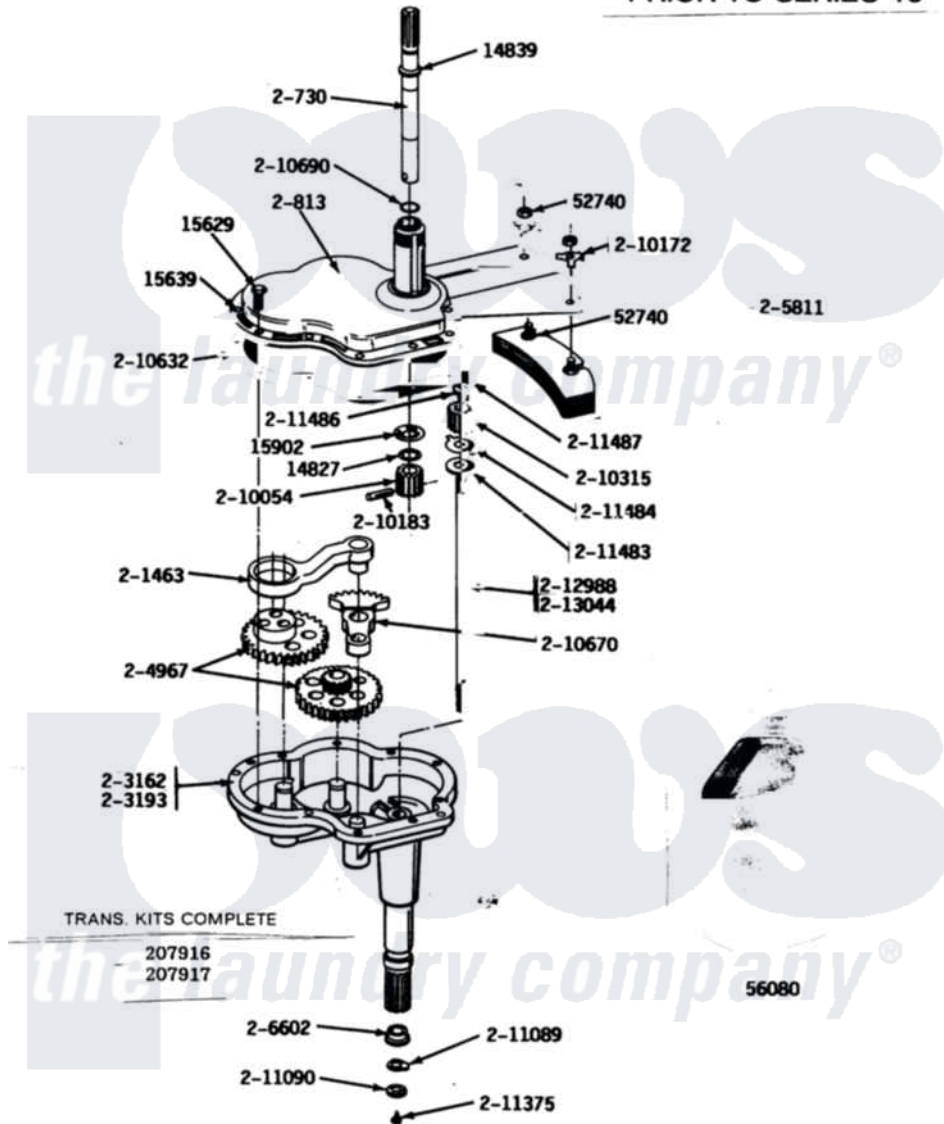

Maytag A25CM 07 - TRANSMISSION (SERIES 00)

ALL MODELS

TRANSMISSION  
PRIOR TO SERIES 10

Maytag [Residential Maytag A25CM Washer Parts](#) Parts Diagram 07 - TRANSMISSION (SERIES 00)  
Click on the part number to view part

Item	Original Part Number	Replaced By	Status	Part Description
001	<a href="#">Y014827</a>			Washer-Center Shaft
002	<a href="#">Y014839</a>			Collar-Drive Shaft
003	<a href="#">Y015629</a>			Bolt, Grinding Chamber
004	NLA		Not Available	DOWEL PIN
005	<a href="#">Y015902</a>			Spring For Agitator
006	Y052740	<a href="#">62739</a>		Nut, Lock
007	Y056080	<a href="#">6-0560800</a>		Oil
008	200730	<a href="#">22002124</a>		Shaft- Agi
009	NLA		Not Available	GEAR CASE COVER ASSEMBLY
010	NLA		Not Available	PITMAN WITH WRIST PIN
011	NLA		Not Available	GEAR HOUSING W/STUDS & TUBE
012	NLA		Not Available	PART NOT USED
013	<a href="#">204967</a>			Gear Kit-Power Fin Agitator
014	NLA		Not Available	COUNTERWEIGHT
015	206602	<a href="#">207843</a>		Lip Seal Repair Kit

016	<a href="#">210054</a>		Pinion
017	NLA	Not Available	LOCK WASHER
018	<a href="#">210183</a>		Groove Pin
019	<a href="#">210315</a>		Pinion
020	210632	<a href="#">22210632</a>	Gasket
021	NLA	Not Available	SEGMENT
022	<a href="#">210690</a>		Seal, Rubber
023	<a href="#">211089</a>		Lug, Stop Pulley
024	211090	<a href="#">22003555</a>	Washer, Stop Lug
025	211375	<a href="#">681582</a>	Screw
026	211483	<a href="#">6-2114830</a>	Washer- SP
027	<a href="#">211484</a>		Washer, Lug
028	<a href="#">211486</a>		Screw, 3/8-16 X 1/2 Inch
029	NLA	Not Available	GROOV-PIN
030	<a href="#">212988</a>		Part Not Used
031	<a href="#">213044</a>		Shaft, Center