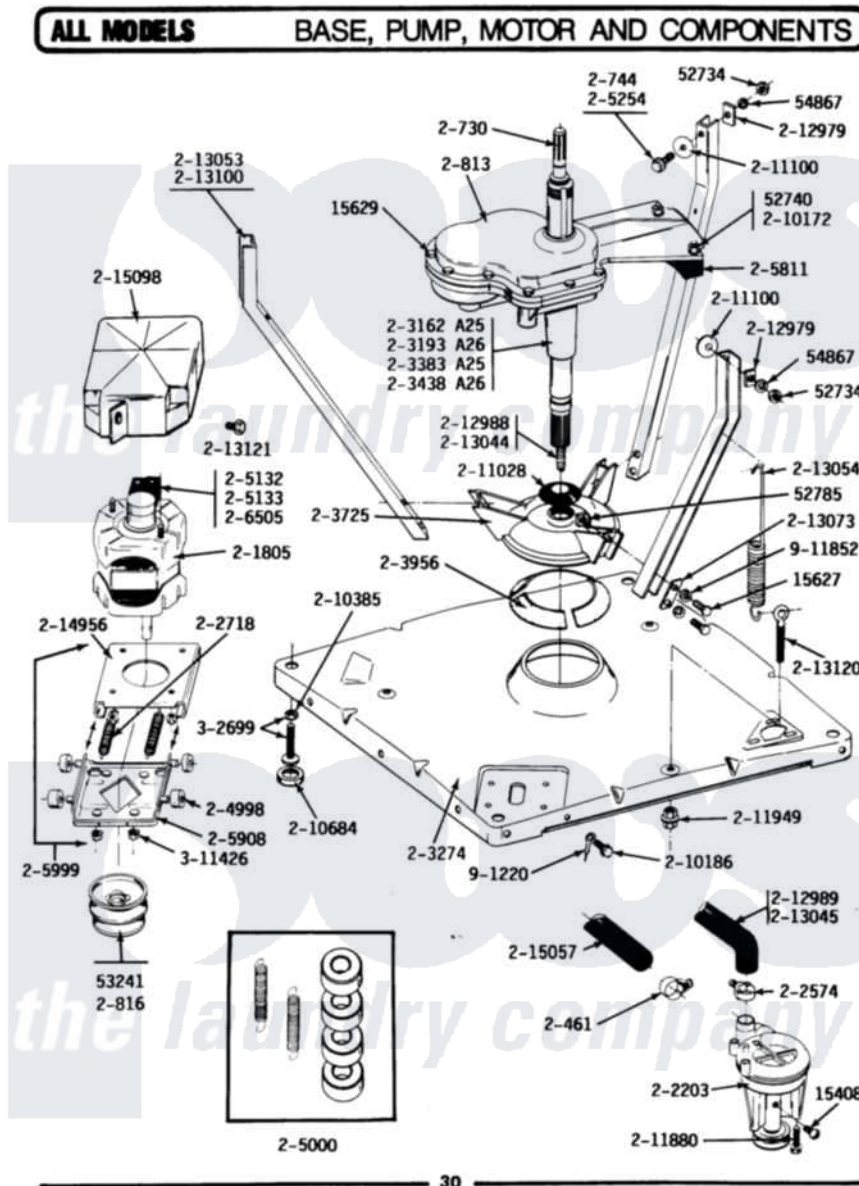

Maytag A25CM 09 - BASE, PUMP, MOTOR & COMPONENTS

Maytag Residential Maytag A25CM Washer Parts Parts Diagram 09 - BASE, PUMP, MOTOR & COMPONENTS
 Click on the part number to view part

Item	Original Part Number	Replaced By	Status	Part Description
001	Y015408	22003235		Screw, Bearing Insert
002	Y015627			Screw- Hex
003	Y015629			Bolt, Grinding Chamber
004	Y052734			Nut, Carrage Bolts And Bracket
005	Y052785			Nut, Brace To Damper
006	Y053241			Set Screw, Motor Pulley
007	Y054867			Washer, Lock
008	200461	285655		Clamp, Hose
009	200730	22002124		Shaft- Agi
010	200744	W10175939		Bolt
011	NLA		Not Available	GEAR CASE COVER ASSEMBLY
012	200816	6-2008160		Pulley- MO
013	201805	12002351		Motor-Drve
014	202203	6-2022030		Pump As Pa
015	202574	3367052		Clamp, Hose