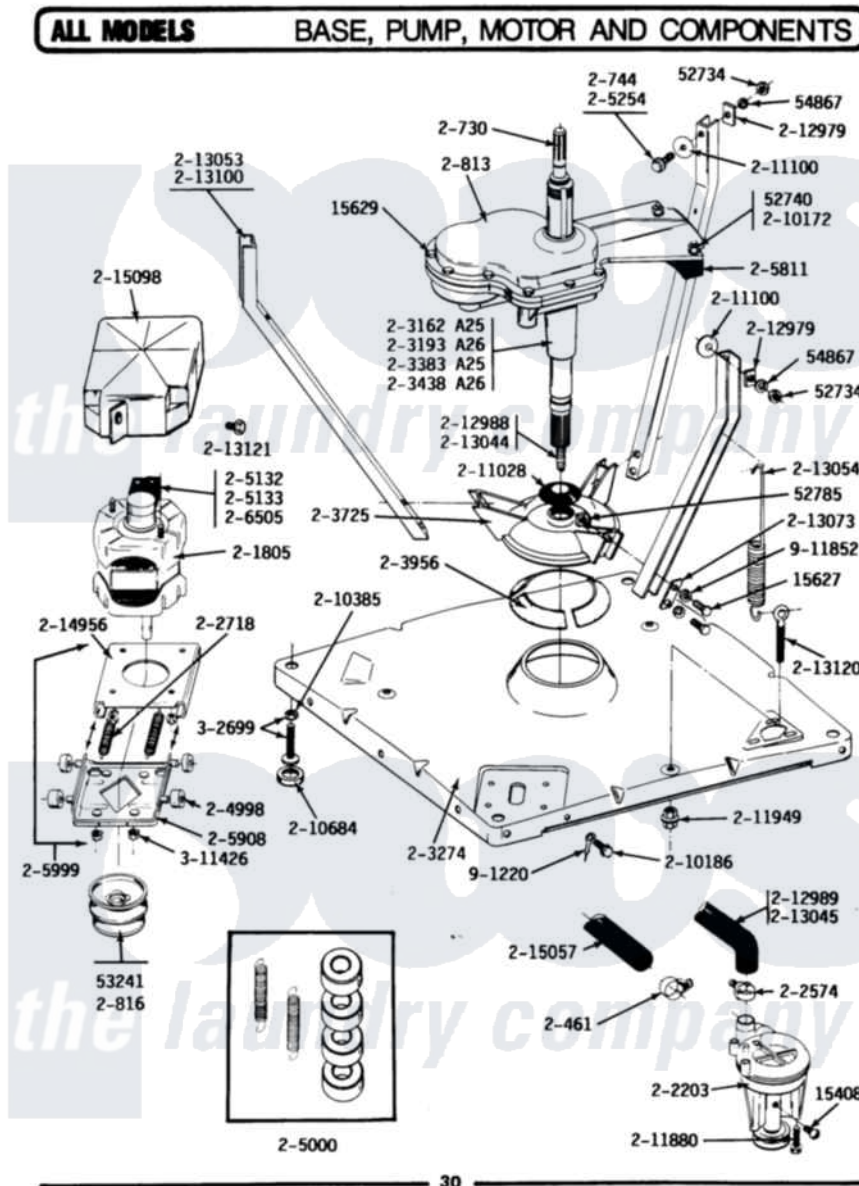

Maytag A25CME 09 - BASE, PUMP, MOTOR & COMPONENTS

Maytag [Residential Maytag A25CME Washer Parts](#) Parts Diagram 09 - BASE, PUMP, MOTOR & COMPONENTS
 Click on the part number to view part

Item	Original Part Number	Replaced By	Status	Part Description
001	Y015408	22003235		Screw, Bearing Insert
002	Y015627			Screw- Hex
003	Y015629			Bolt, Grinding Chamber
004	Y052734			Nut, Carrage Bolts And Bracket
005	Y052785			Nut, Brace To Damper
006	Y053241			Set Screw, Motor Pulley
007	Y054867			Washer, Lock
008	200461	285655		Clamp, Hose
009	200730	22002124		Shaft- Agi
010	200744	W10175939		Bolt
011	NLA		Not Available	GEAR CASE COVER ASSEMBLY
012	200816	6-2008160		Pulley- MO
013	201805	12002351		Motor-Drve
014	202203	6-2022030		Pump As Pa
015	202574	3367052		Clamp, Hose