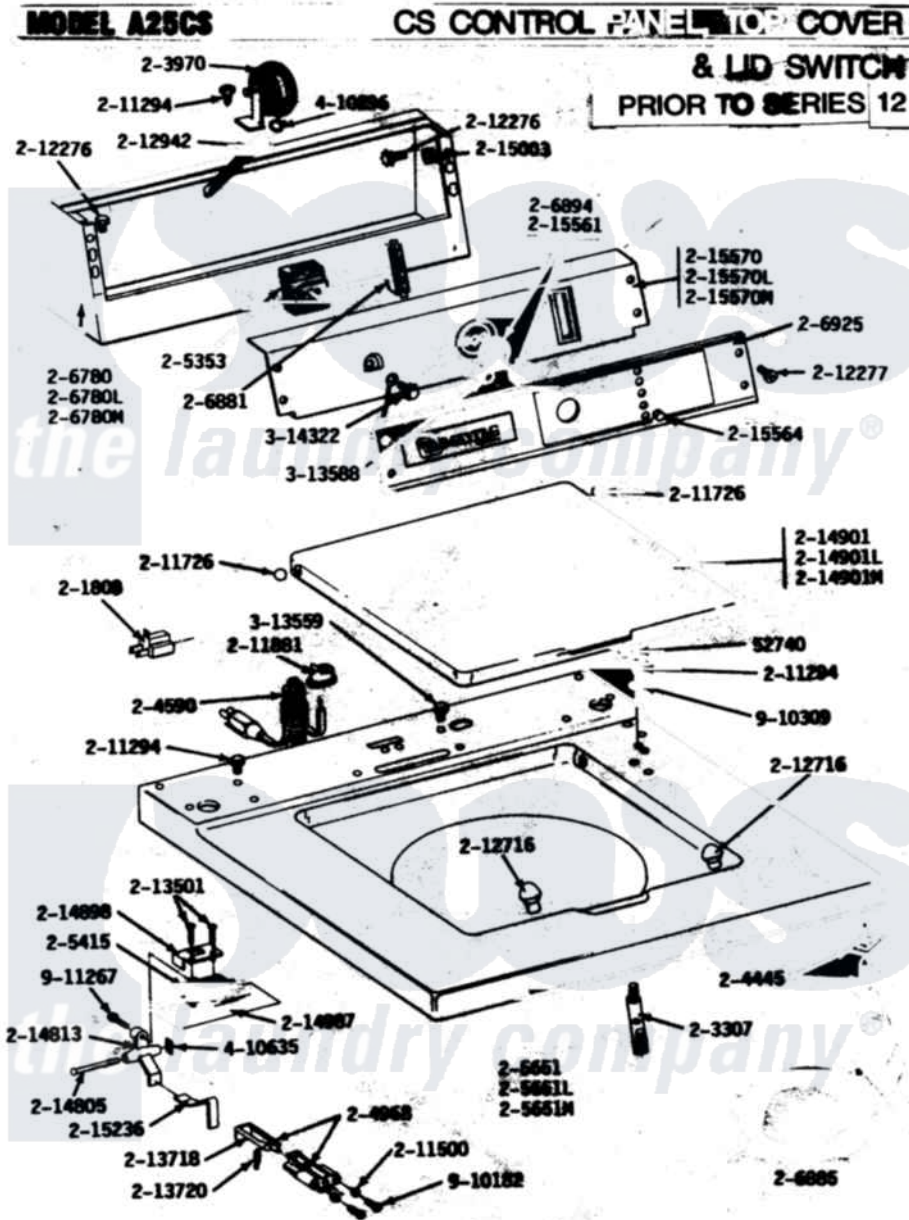

Maytag A25CS 01 - CONTROL PANEL, TOP CVR & LID SWTCH (00)

Maytag Residential Maytag A25CS Washer Parts Parts Diagram 01 - CONTROL PANEL, TOP CVR & LID SWTCH (00)  
 Click on the part number to view part

Item	Original Part Number	Replaced By	Status	Part Description
001	Y052740	<a href="#">62739</a>		Nut, Lock
002	<a href="#">Y201808</a>			Converter
003	NLA		Not Available	MTG. STRAP---NA
004	<a href="#">203970</a>			Switch, Water Level
005	<a href="#">204445</a>			Screw And Fastener Assembly
006	<a href="#">204590</a>			Cord, Power
007	<a href="#">204968</a>			Plunger And Bracket Assembly--W
008	<a href="#">205353</a>			Switch, DI-A-A-FABRIC
009	205415	<a href="#">279347</a>		Switch-Lid
010	205651		Not Available	TOP COVER-WHITE
"	NLA		Not Available	TOP COVER-ALMOND---NA
011	<a href="#">206780</a>			Control Cover Assembly
"	206780L	<a href="#">206780</a>		Control Cover Assembly
"	NLA		Not Available	CONTROL COVER ASSY
012	<a href="#">211881</a>			Grommet, Cord Part Not Used- Gas Models Only