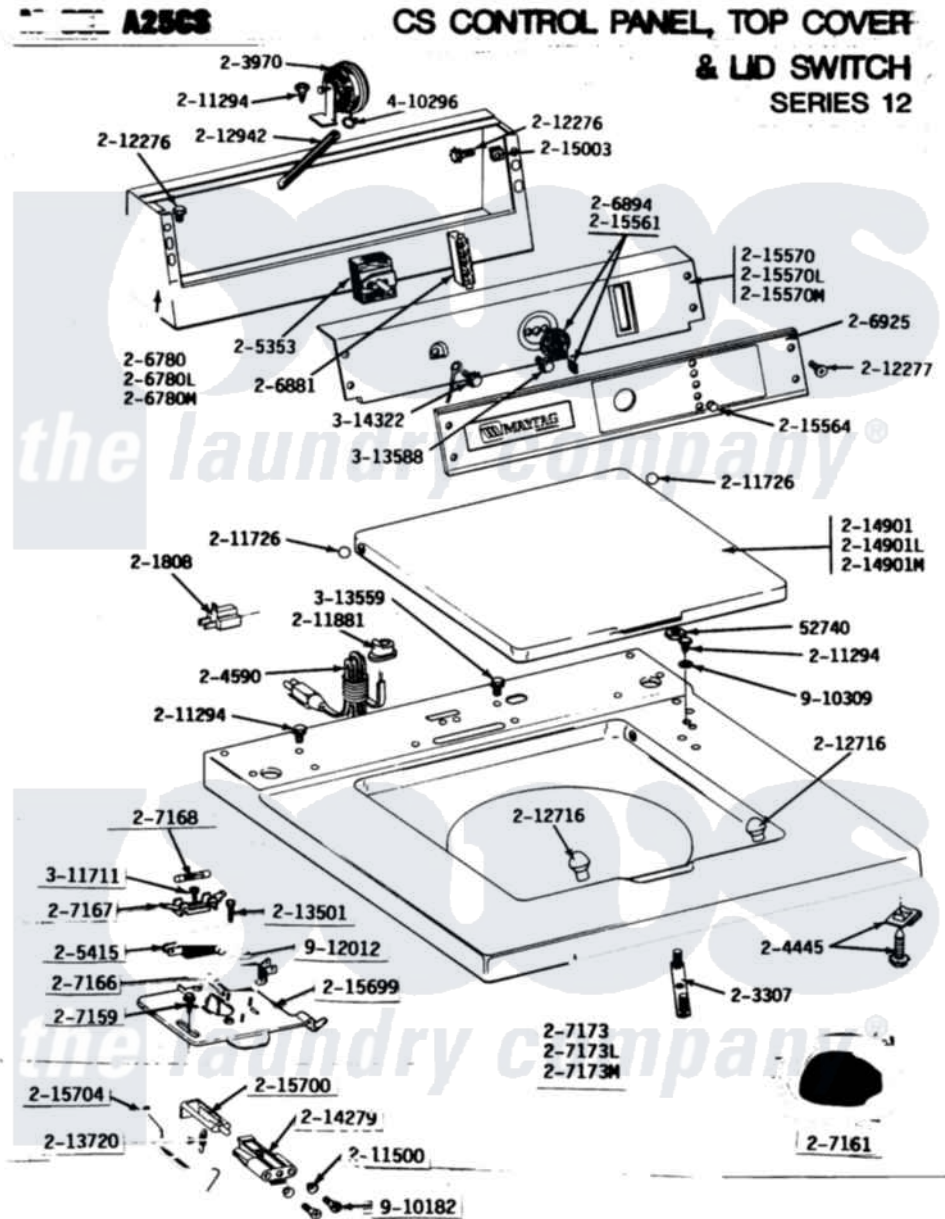

Maytag A25CS 02 - CONTROL PANEL, TOP CVR & LID SWTCH (12)

Maytag [Residential Maytag A25CS Washer Parts](#) Parts Diagram 02 - CONTROL PANEL, TOP CVR & LID SWTCH (12)
 Click on the part number to view part

Item	Original Part Number	Replaced By	Status	Part Description
001	Y052740	62739		Nut, Lock
002	Y201808			Converter
003	NLA		Not Available	MTG. STRAP---NA
004	203970			Switch, Water Level
005	204445			Screw And Fastener Assembly
006	204590			Cord, Power
007	205353			Switch, DiAl-A-Fabric
008	205415	279347		Switch-Lid
009	206780			Control Cover Assembly
"	206780L	206780		Control Cover Assembly
"	NLA		Not Available	CONTROL COVER ASSY
010	206881			Indicator, Light
011	206894			Knob, Selector
012	NLA		Not Available	CONTROL PANEL WITH LENS - CS &
013	207159	489355		Screw, 8 X 1/2
014	207161			Wire Harness

015	207166		Switch, Check
016	207167		Block, Fuse
017	207168	22001682	Switch Assembly, Lid W/4amp Fuse
018	207173		Not Available
	NLA		Not Available
019	211294	90767	Screw, 8A X 3/8 HeX Washer Head Tapping
020	211500		Washer, Bracket To Top Cover
021	211726		Hinge, Ball Lid
022	211881		Grommet, Cord Part Not Used-Gas Models Only
023	212276	W10116760	Screw
024	212277		Screw, No.8 X 1/2 Inch
025	212716		Bumper, Lid
026	212942	22001619	Tube, Water Level Switch
027	213501		Screw, No.6-20 X 1-1/8 Inch
028	213720		Spring, Lid Switch
029	214279	204968	Plunger And Bracket Assembly--W
030	214901		Not Available
	NLA		Not Available
031	215003		Fastener, Panel And Bracket
032	215561	206894	Knob, Selector
033	215564		Lens, Indicator Light
034	215570	22001592	(WHT)
	NLA		Not Available
035	Y215699	22001678	Bracket, Switch And Fuse
036	NLA		Not Available
037	215704		LID SWITCH PLUNGER
038	Y311711		Lever, Unbalance
039	Y313559		Screw, Fuse Block
040	Y313588	488234	Screw
041	Y314322	211251	Screw 8-32 X 1/4
042	410296	596669	Screw, Transformer
043	910182	25-7809	Clamp, Manifold
044	910309		Screw, No.6-20 1/2 Flthd Torx
045	912012	3400409	Washer, Mounting Strap
			Screw