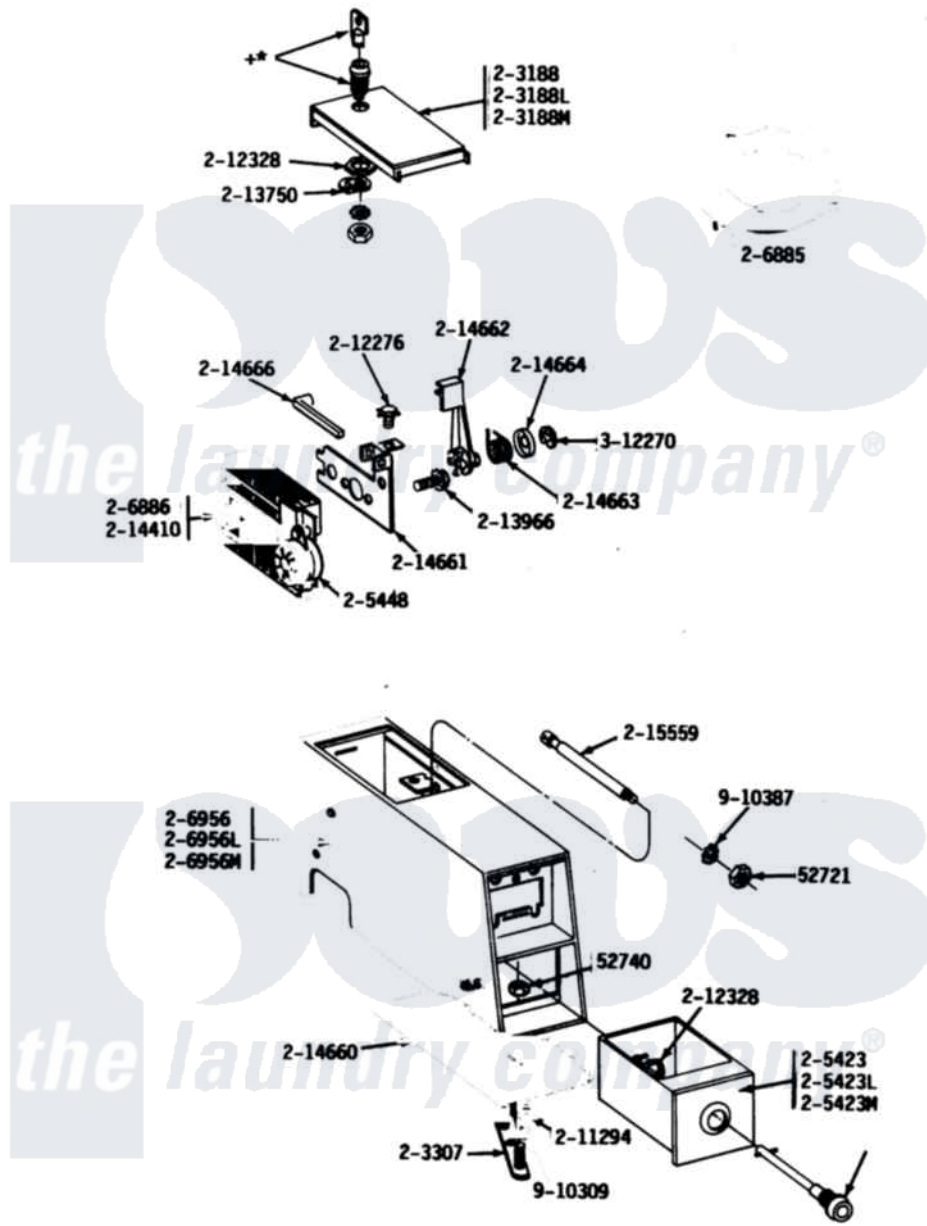

Maytag A25CS 03 - CONTROL CENTER

Maytag Residential Maytag A25CS Washer Parts Parts Diagram 03 - CONTROL CENTER
 Click on the part number to view part

Item	Original Part Number	Replaced By	Status	Part Description
001	Y052721			Nut, Terminal Block Plate
002	Y052740	62739		Nut, Lock
003	203188		Not Available	TIMER ACCESS DOOR (WHT)
"	203188L		Not Available	ACCESS DOOR-ALMOND
"	203188M		Not Available	ACCESS DOOR-HARVEST WHEAT
004	NLA		Not Available	MTG. STRAP----NA
005	205423	208883		Coin Box K
"	205423L	208883		Coin Box K
"	205423M	208883		Coin Box K
006	205448		Not Available	MOTOR, TIMER (120-60)
007	NLA		Not Available	WIRE HARNESS
008	206886	12001906		Timer
009	206917		Not Available	TIMER & ACUTATOR ASSEMBLY
010	206956	22001405		Case, Coin Slide

"	206956L	22001405	Case, Coin Slide
"	206956M	22001405	Case, Coin Slide
011	211294	90767	Screw, 8A X 3/8 HeX Washer Head Tapping
012	212276	W10116760	Screw
013	212328	W10139762	Hex Nut, 3/4-27
014	213750	W10133266	Cam-Lock
015	213966	3400014	Screw
016	214410		Label, Timer Caution
017	214660		Gasket, Control Center
018	214661		Bracket For Timer
019	214662	22001042	Pivot Arm, Timer
020	214663		Spring For Timer Lever
021	214664	22001398	Retainer, Spring---NA
022	214666	216442	Rod, Actuator
023	215559		Bolt, Coin Slide Locking
024	Y312270		Clip, Spring Retainer
025	910309		Washer, Mounting Strap
026	910387		Lockwasher, Vault Assembly