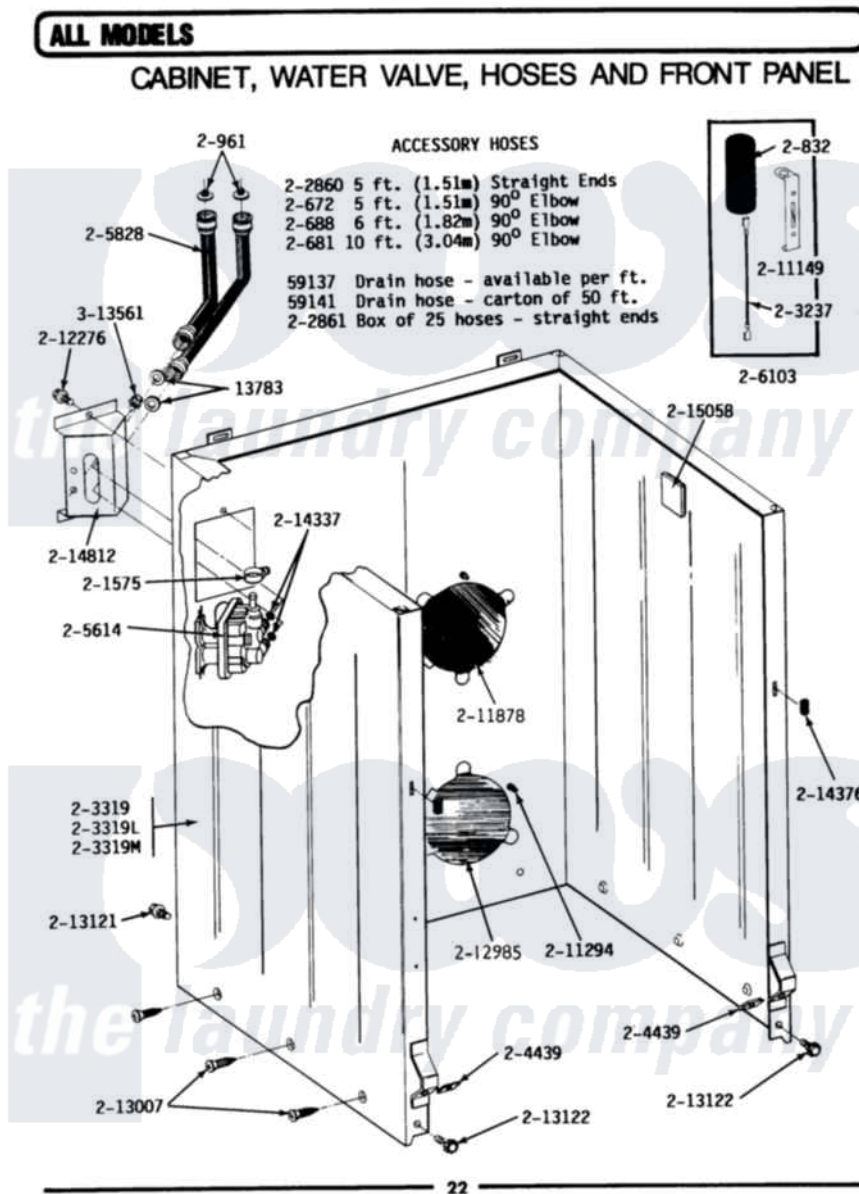

# Maytag A25CS 05 - CABINET, WATER VALVE, HOSES & FRNT PANEL

Maytag [Residential Maytag A25CS Washer Parts](#) Parts Diagram 05 - CABINET, WATER VALVE, HOSES & FRNT PANEL

Click on the part number to view part

Item	Original Part Number	Replaced By	Status	Part Description
001	<a href="#">Y013783</a>			Washer, Inlet Hose
002	Y059137	<a href="#">Y059141</a>		Ctn. 50 Ft. 31/32 Drain Hose
003	<a href="#">Y059141</a>			Ctn. 50 Ft. 31/32 Drain Hose
004	200461	<a href="#">285655</a>		Clamp, Hose
005	200672	<a href="#">76314</a>		Hose, Inlet 6 Ft. Hose With Elbow
006	200681	<a href="#">21001467</a>		Hose- 10'
007	200688	<a href="#">76314</a>		Hose, Inlet 6 Ft. Hose With Elbow
008	<a href="#">Y200832</a>			Capacitor
009	200908	<a href="#">285655</a>		Clamp, Hose
010	200961	<a href="#">12001413</a>		Strainer And Washer Kit
011	201112	<a href="#">76660</a>		Break-Sphn
012	<a href="#">201575</a>			Clamp, Hose
013	<a href="#">202860</a>			Inlet Hose Assembly
014	202861	<a href="#">202860</a>		Inlet Hose Assembly