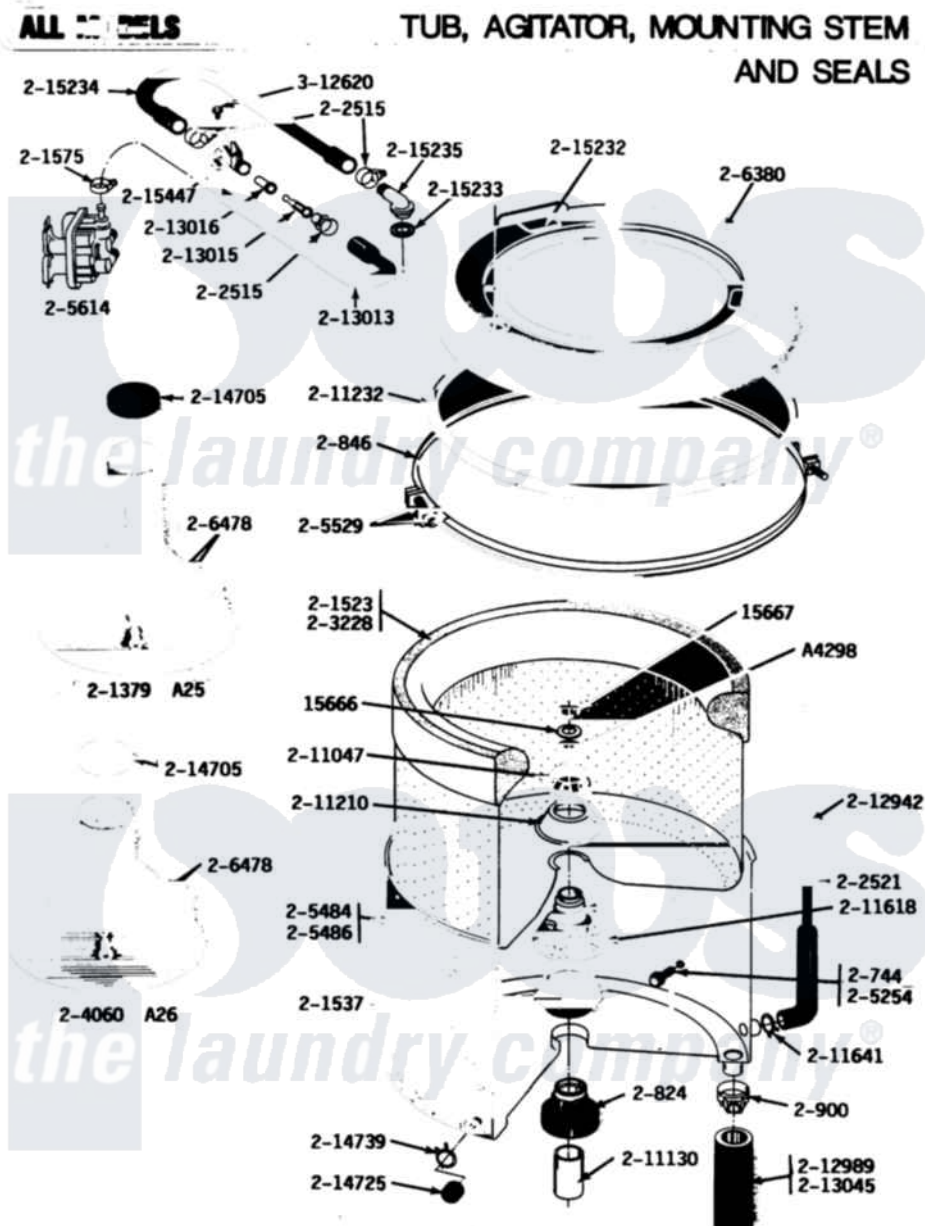

Maytag A25CS 06 - TUB, AGITATOR, MOUNTING STEM & SEAL

Maytag Residential Maytag A25CS Washer Parts Parts Diagram 06 - TUB, AGITATOR, MOUNTING STEM & SEAL
 Click on the part number to view part

Item	Original Part Number	Replaced By	Status	Part Description
001	Y0A4298	6-0A57420		Seal- Agitator
002	Y015666			Washer, Retaining -
003	Y015667			Retaining Ring
004	200744	W10175939		Bolt
005	200824	6-2040130		Tub Bearin
006	200846			Clamp - Tub Cover
007	200900	616099		Clamp
008	201379		Not Available	AGITATOR - BLACK
009	NLA		Not Available	INNER TUB
010	201537	6-2095720		Mounting S
011	201575			Clamp, Hose
012	202515	596669		Clamp, Manifold
013	202521	6-2095720		Mounting S
014	203228		Not Available	TUB, INNER PART NOT USED
015	204012	6-2095720		Mounting S
016	204013	6-2040130		Tub Bearin

017	204060		Agitator W/Cap, Screw And Washer
018	205254	W10175938	Bolt
019	205484		Tub, Outer Part Not Used
020	205486	Not Available	PART NOT USED
021	205529		Nut And Bolt Kit For Tub Clam
022	205614	205613	Water Valve
023	206380	Not Available	COVER, TUB
024	206478	Not Available	SCREW & WASHER FOR AGITATOR
025	206683	206680	Water Injector Assembly
026	211047	6-2110472	Nut- Clamp
027	211100		Washer, Outer Tub
028	211130		Bearing Liner, Tub Bearing
029	211210		Washer, Clamping Nut
030	211232		Seal, Tub Cover
031	211618	22001423	Set Screw, Mounting Stem
032	211641		Clamp, 1-1/16"
033	212942	22001619	Tube, Water Level Switch
034	Y212989		Hose, Outer Tub To Pump
035	213013		Hose, Injector
036	213015		Nozzle, Injector
037	213016	216201	Nozzle
038	213045		Hose, Outer Tub Part Not Used
039	214705		Cap, Capacitor
040	214725		Cap For Spout-Outer Tub
041	214739	596669	Clamp, Manifold
042	215232		Bumper, Unbalance
043	215233		Seal For Injector Tube
044	Y215234		Hose, Injector Fill
045	215235		Tube, Injector
046	215447		Sleeve For Injector
047	312620		Screw, Sems