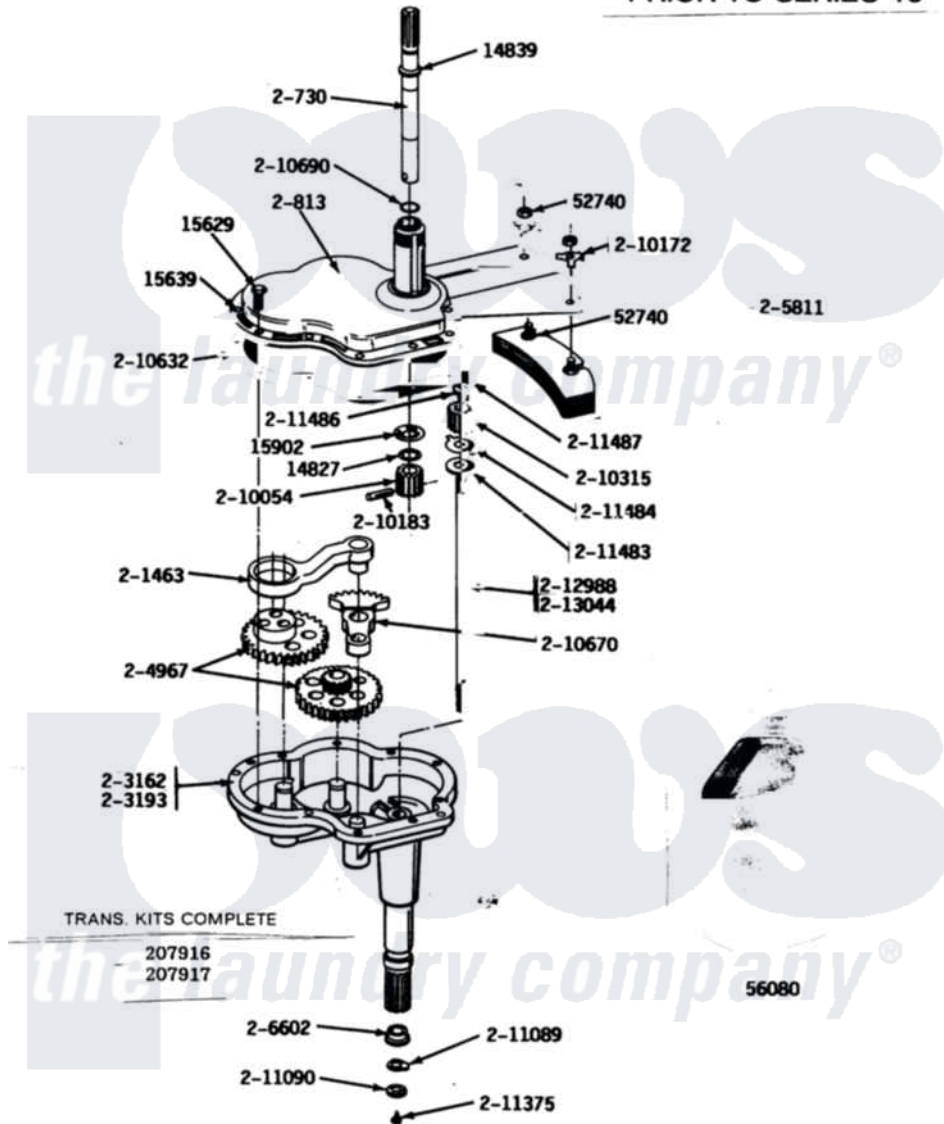

Maytag A25CS 07 - TRANSMISSION (SERIES 00)

ALL MODELS

TRANSMISSION
PRIOR TO SERIES 10

Maytag Residential Maytag A25CS Washer Parts Parts Diagram 07 - TRANSMISSION (SERIES 00)
Click on the part number to view part

Item	Original Part Number	Replaced By	Status	Part Description
001	Y014827			Washer-Center Shaft
002	Y014839			Collar-Drive Shaft
003	Y015629			Bolt, Grinding Chamber
004	NLA		Not Available	DOWEL PIN
005	Y015902			Spring For Agitator
006	Y052740	62739		Nut, Lock
007	Y056080	6-0560800		Oil
008	200730	22002124		Shaft- Agi
009	NLA		Not Available	GEAR CASE COVER ASSEMBLY
010	NLA		Not Available	PITMAN WITH WRIST PIN
011	NLA		Not Available	GEAR HOUSING W/STUDS & TUBE
012	NLA		Not Available	PART NOT USED
013	204967			Gear Kit-Power Fin Agitator
014	NLA		Not Available	COUNTERWEIGHT
015	206602	207843		Lip Seal Repair Kit

016	210054		Pinion
017	NLA	Not Available	LOCK WASHER
018	210183		Groove Pin
019	210315		Pinion
020	210632	22210632	Gasket
021	NLA	Not Available	SEGMENT
022	210690		Seal, Rubber
023	211089		Lug, Stop Pulley
024	211090	22003555	Washer, Stop Lug
025	211375	681582	Screw
026	211483	6-2114830	Washer- SP
027	211484		Washer, Lug
028	211486		Screw, 3/8-16 X 1/2 Inch
029	NLA	Not Available	GROOV-PIN
030	212988		Part Not Used
031	213044		Shaft, Center