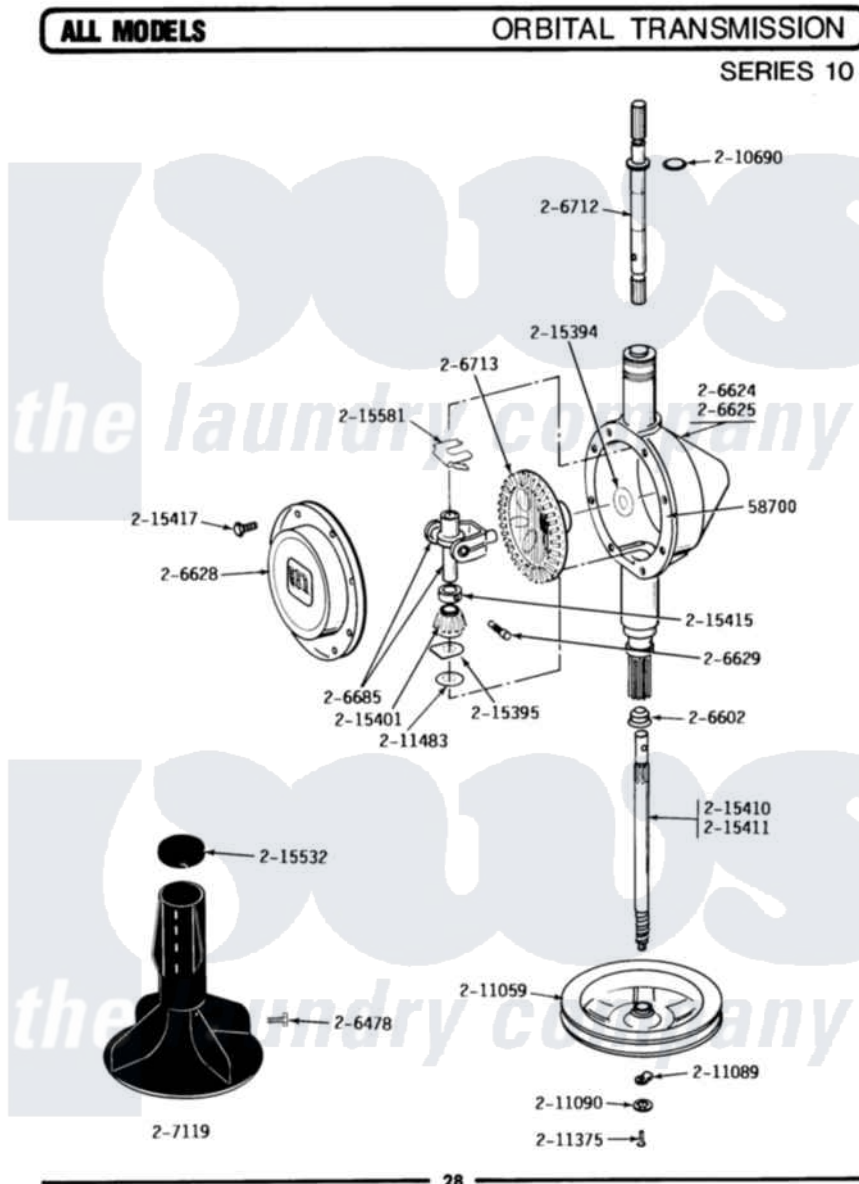

Maytag A25CS 08 - ORBITAL TRANSMISSION (SERIES 10)

Maytag Residential Maytag A25CS Washer Parts Parts Diagram 08 - ORBITAL TRANSMISSION (SERIES 10)
 Click on the part number to view part

Item	Original Part Number	Replaced By	Status	Part Description
001	Y058700	675652		Adhesive
002	206478		Not Available	SCREW & WASHER FOR AGITATOR
003	206602	207843		Lip Seal Repair Kit
004	206624	6-2097750		Trans Dee
005	206625	6-2097790		Transmison
006	206628			Cover, Transmission
007	Y206629			Pin, Collar
008	206685	6-2066850		Yoke
009	206712	6-2097820		Kit- Shaft
010	206713	6-2067130		Gear- Beve
011	207119	207228		Agitator W/Lock Screw
012	210690			Seal, Rubber
013	211059	6-2301530		Pulley
014	211089			Lug, Stop Pulley
015	211090	22003555		Washer, Stop Lug
016	211375	681582		Screw

017	211483	6-2114830	Washer- SP
018	215394		Washer, Bevel Gear
019	215395		Plate, Clutch
020	215401	W10221114	Pinion
021	215410	12001450	Ctr Shaft W/Collar Andkeeper- Dp
022	NLA	Not Available	SHAFT, CENTER
023	215415	Not Available	COLLAR, LOWER
024	215417	Not Available	SCREW, TRANSMISSION COVER
025	215532		Cap, Agitator
026	215581		Spring, Agitator Shaft