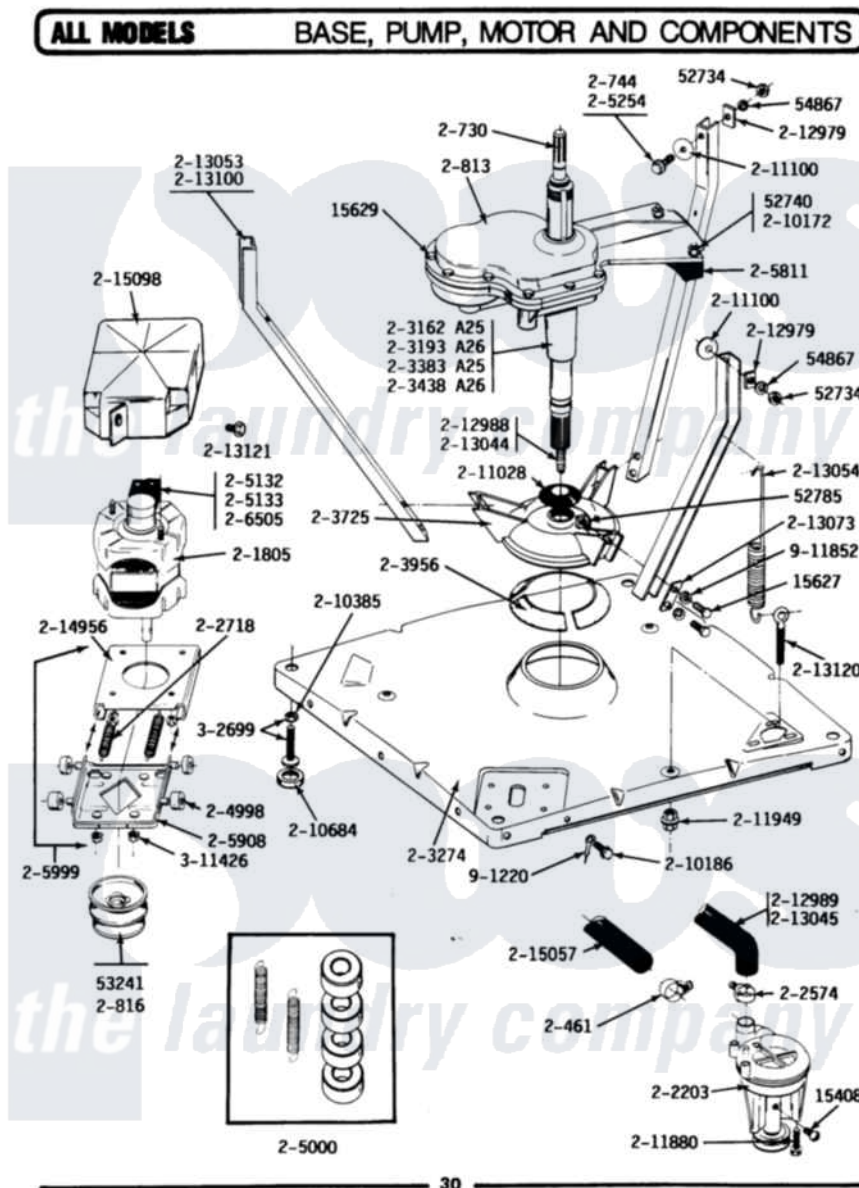

Maytag A25CS 09 - BASE, PUMP, MOTOR & COMPONENTS

Maytag [Residential Maytag A25CS Washer Parts](#) Parts Diagram 09 - BASE, PUMP, MOTOR & COMPONENTS
 Click on the part number to view part

Item	Original Part Number	Replaced By	Status	Part Description
001	Y015408	22003235		Screw, Bearing Insert
002	Y015627			Screw- Hex
003	Y015629			Bolt, Grinding Chamber
004	Y052734			Nut, Carrage Bolts And Bracket
005	Y052785			Nut, Brace To Damper
006	Y053241			Set Screw, Motor Pulley
007	Y054867			Washer, Lock
008	200461	285655		Clamp, Hose
009	200730	22002124		Shaft- Agi
010	200744	W10175939		Bolt
011	NLA		Not Available	GEAR CASE COVER ASSEMBLY
012	200816	6-2008160		Pulley- MO
013	201805	12002351		Motor-Drve
014	202203	6-2022030		Pump As Pa
015	202574	3367052		Clamp, Hose