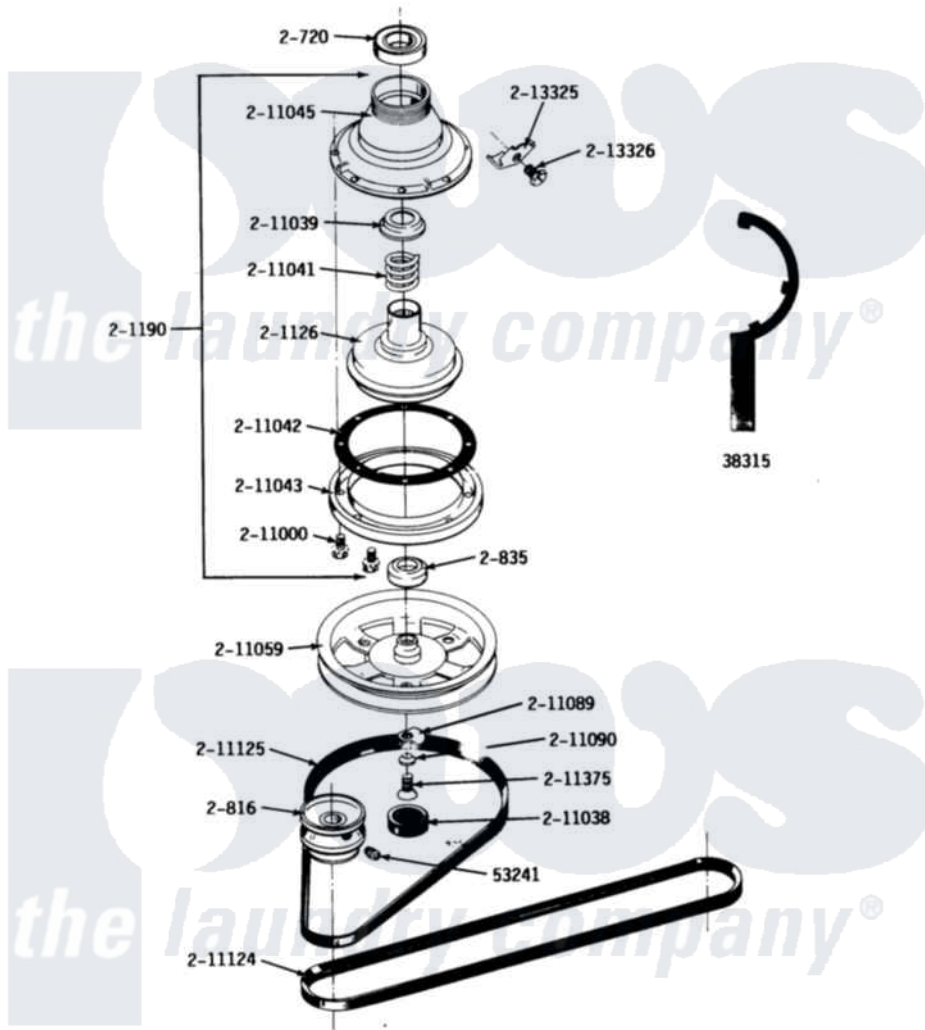

Maytag A25CS 10 - CLUTCH, BRAKE & BELTS

ALL MODELS

CLUTCH, BRAKE AND BELTS

32

Maytag [Residential Maytag A25CS Washer Parts](#) Parts Diagram 10 - CLUTCH, BRAKE & BELTS
 Click on the part number to view part

Item	Original Part Number	Replaced By	Status	Part Description
001	Y038315	038315		Tool
002	Y053241			Set Screw, Motor Pulley
003	Y200720	22003441		Bearing, Rear
004	200816	6-2008160		Pulley- MO
005	200835			Bearing, Brake Rotor
006	201126	6-2011900		Brake Asse
007	201190	6-2011900		Brake Asse
008	211000			SCREW, BRAKE DRUM (HEX HEAD)
009	NLA		Not Available	CAP, OIL RETAINER
010	211039	6-2011900		Brake Asse
011	211041	6-2011900		Brake Asse
012	211042	6-2011900		Brake Asse
013	211043	6-2011900		Brake Asse
014	211045	6-2011900		Brake Asse
015	211059	6-2301530		Pulley
016	211089			Lug, Stop Pulley

017	211090	22003555	Washer, Stop Lug
018	211124		Part Not Used
019	211125		V Belt, Drive Pulley
020	211375	681582	Screw
021	213325		Clip, Retaining
022	213326		Bolt, Sems Retaining Clip