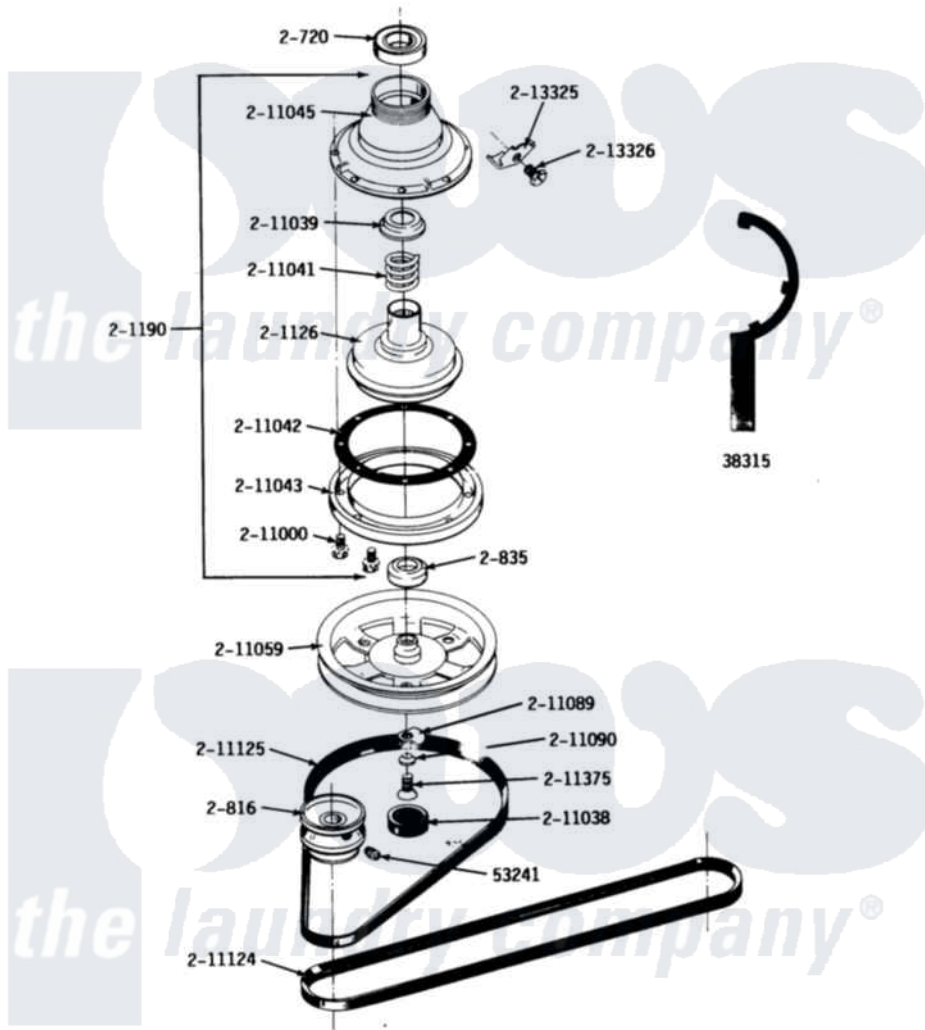

Maytag A25CT 10 - CLUTCH, BRAKE & BELTS

ALL MODELS

CLUTCH, BRAKE AND BELTS

32

Maytag [Residential Maytag A25CT Washer Parts](#) Parts Diagram 10 - CLUTCH, BRAKE & BELTS

[Click on the part number to view part](#)

Item	Original Part Number	Replaced By	Status	Part Description
001	Y038315	038315		Tool
002	Y053241			Set Screw, Motor Pulley
003	Y200720	22003441		Bearing, Rear
004	200816	6-2008160		Pulley- MO
005	200835			Bearing, Brake Rotor
006	201126	6-2011900		Brake Asse
007	201190	6-2011900		Brake Asse
008	211000			SCREW, BRAKE DRUM (HEX HEAD)
009	NLA		Not Available	CAP, OIL RETAINER
010	211039	6-2011900		Brake Asse
011	211041	6-2011900		Brake Asse
012	211042	6-2011900		Brake Asse
013	211043	6-2011900		Brake Asse
014	211045	6-2011900		Brake Asse
015	211059	6-2301530		Pulley
016	211089			Lug, Stop Pulley

017	211090	22003555	Washer, Stop Lug
018	211124		Part Not Used
019	211125		V Belt, Drive Pulley
020	211375	681582	Screw
021	213325		Clip, Retaining
022	213326		Bolt, Sems Retaining Clip