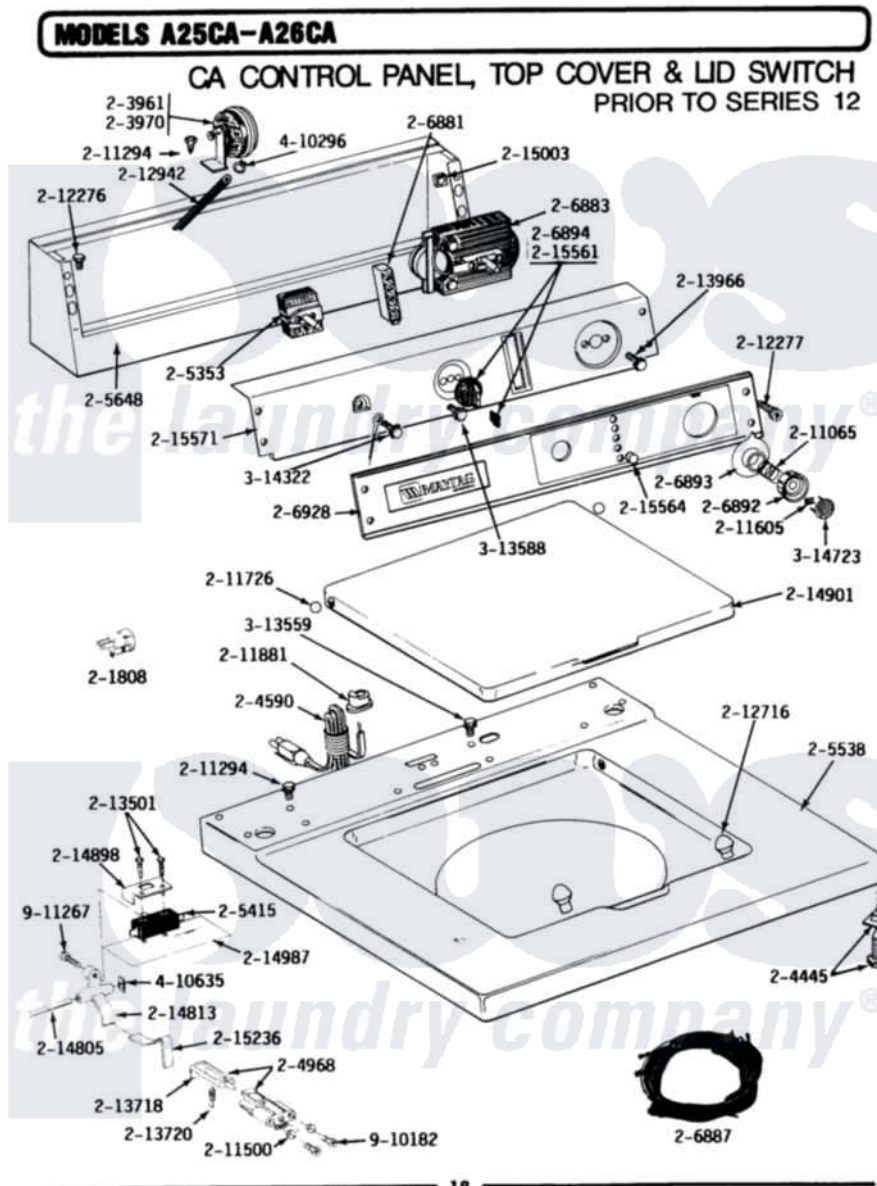

Maytag A26CA 01 - CONTROL PANEL, TOP CVR & LID SWTCH (00)

Maytag Residential Maytag A26CA Washer Parts Parts Diagram 01 - CONTROL PANEL, TOP CVR & LID SWTCH (00)
 Click on the part number to view part

Item	Original Part Number	Replaced By	Status	Part Description
001	Y201808			Converter
002	203961	22004474		Switch- Pr
003	203970			Switch, Water Level
004	204445			Screw And Fastener Assembly
005	204590			Cord, Power
006	204968			Plunger And Bracket Assembly--W
007	205353			Switch, DiAl-A-Fabric
008	205415	279347		Switch-Lid
009	205448		Not Available	MOTOR, TIMER (120-60)
010	NLA		Not Available	TOP COVER-WHITE
011	NLA		Not Available	CONSOLE-WHITE
012	206881			Indicator, Light
013	NLA		Not Available	TIMER
014	NLA		Not Available	WIRE HARNESS
015	206892			Control Knob
016	206893	22001571		Bezel, Timer Dial