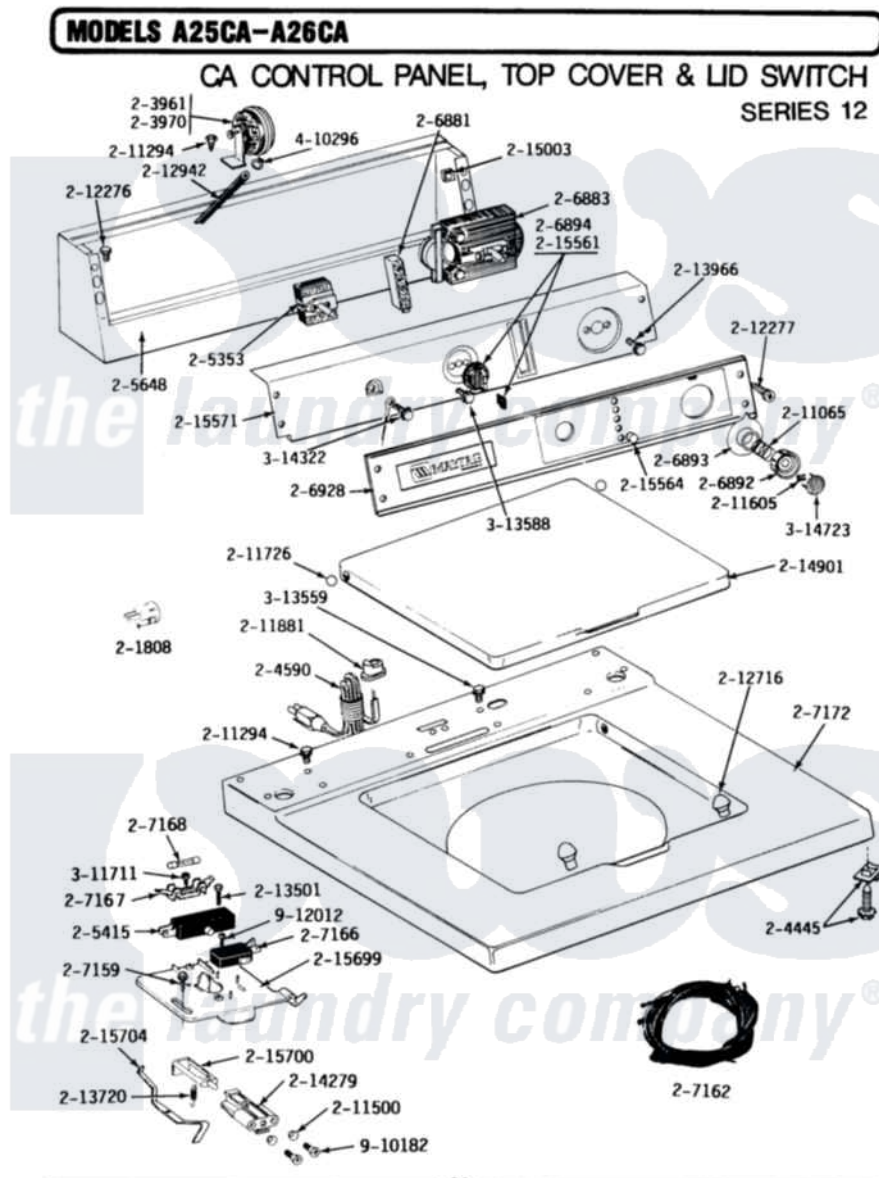

Maytag A26CA 02 - CONTROL PANEL, TOP CVR & LID SWTCH (12)

Maytag Residential Maytag A26CA Washer Parts Parts Diagram 02 - CONTROL PANEL, TOP CVR & LID SWTCH (12)
 Click on the part number to view part

Item	Original Part Number	Replaced By	Status	Part Description
001	Y201808			Converter
002	203961	22004474		Switch- Pr
003	203970			Switch, Water Level
004	204445			Screw And Fastener Assembly
005	204590			Cord, Power
006	205353			Switch, DiAl-A-Fabric
007	205415	279347		Switch-Lid
008	205448		Not Available	MOTOR, TIMER (120-60)
009	NLA		Not Available	CONSOLE-WHITE
010	206881			Indicator, Light
011	NLA		Not Available	TIMER
012	206892			Control Knob
013	206893	22001571		Bezel, Timer Dial
014	206894			Knob, Selector
015	206928		Not Available	CONTROL PANEL WITH LENS - CA
016	207159	489355		Screw, 8 X 1/2