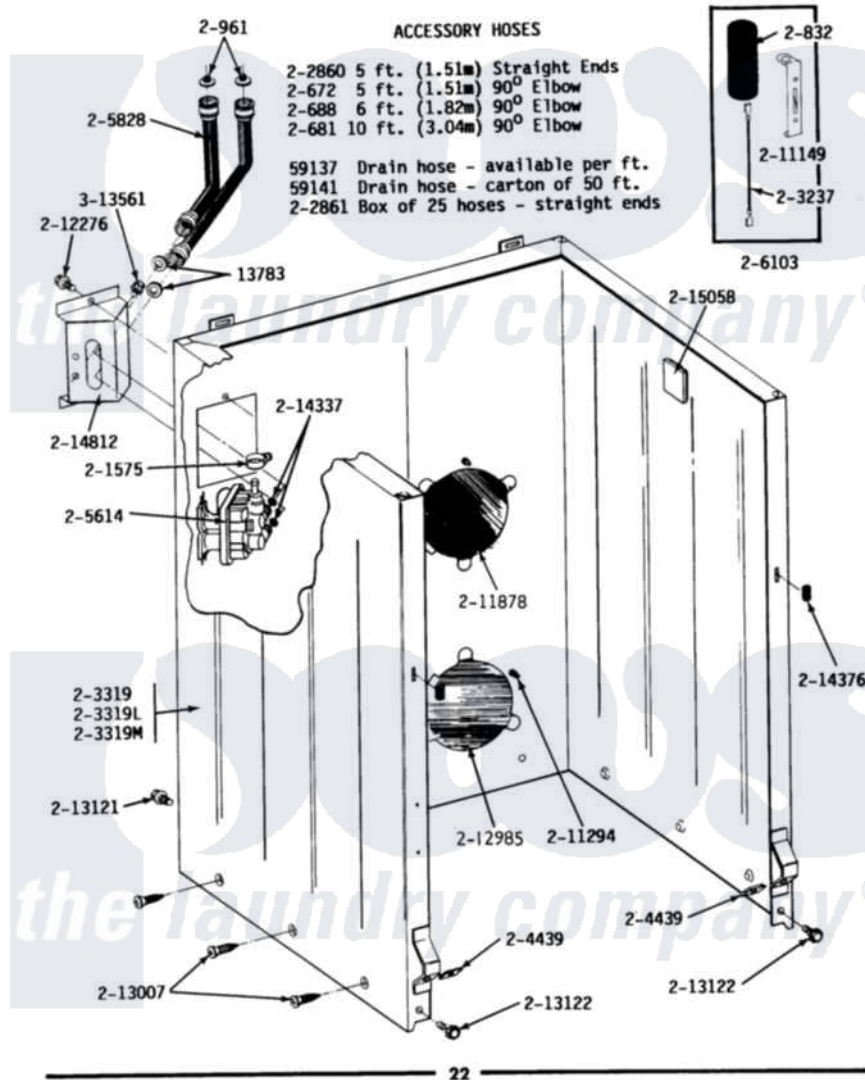

Maytag A26CA 03 - CABINET, WATER VALVE, HOSES & FRNT PANEL

ALL MODELS

CABINET, WATER VALVE, HOSES AND FRONT PANEL

Maytag [Residential Maytag A26CA Washer Parts](#) Parts Diagram 03 - CABINET, WATER VALVE, HOSES & FRNT PANEL

[Click on the part number to view part](#)

Item	Original Part Number	Replaced By	Status	Part Description
001	Y013783			Washer, Inlet Hose
002	Y059137	Y059141		Ctn. 50 Ft. 31/32 Drain Hose
003	Y059141			Ctn. 50 Ft. 31/32 Drain Hose
004	200461	285655		Clamp, Hose
005	200672	76314		Hose, Inlet 6 Ft. Hose With Elbow
006	200681	21001467		Hose- 10'
007	200688	76314		Hose, Inlet 6 Ft. Hose With Elbow
008	Y200832			Capacitor
009	200908	285655		Clamp, Hose
010	200961	12001413		Strainer And Washer Kit
011	201112	76660		Break-Sphn
012	201575			Clamp, Hose
013	202860			Inlet Hose Assembly
014	202861	202860		Inlet Hose Assembly