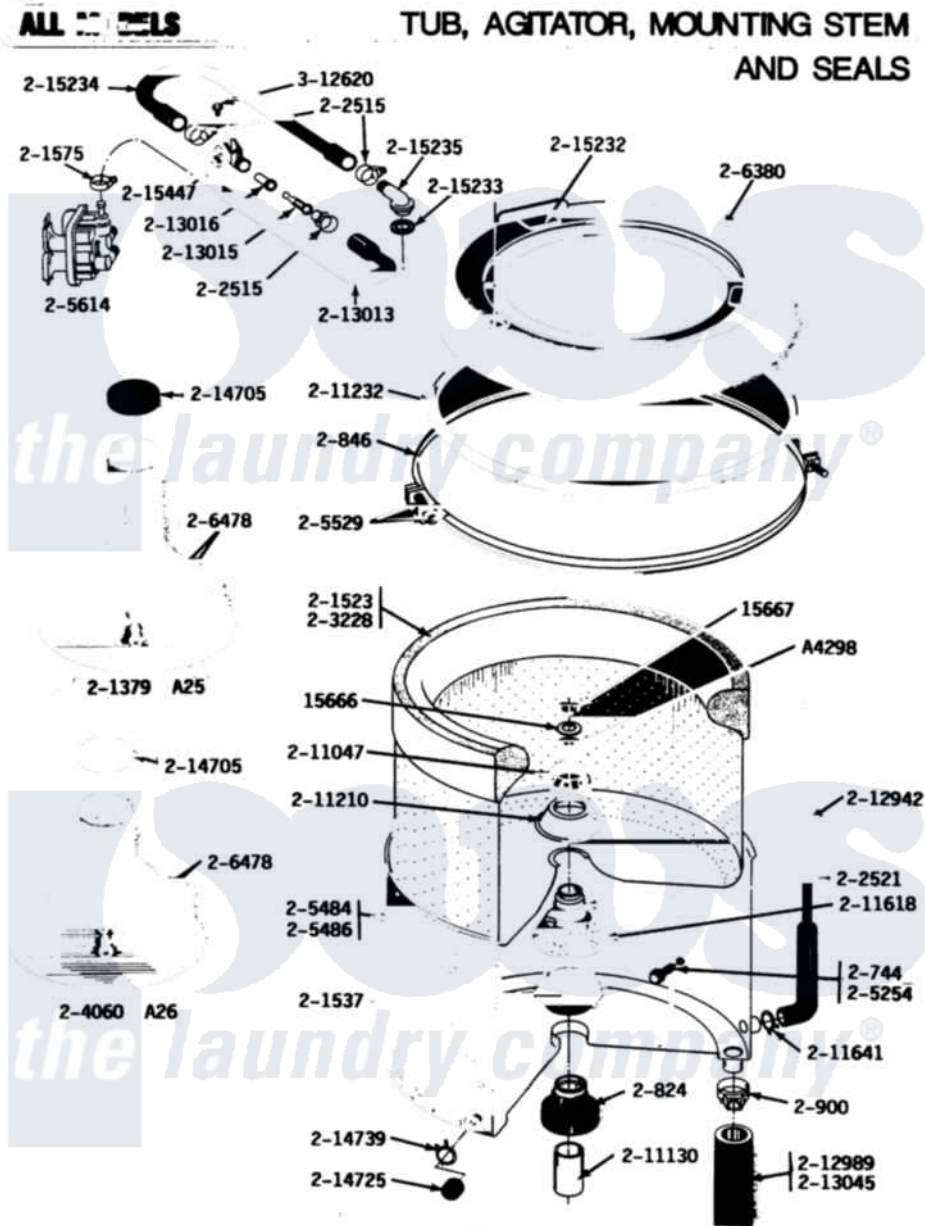

Maytag A26CA 04 - TUB, AGITATOR, MOUNTING STEM & SEAL

Maytag Residential Maytag A26CA Washer Parts Parts Diagram 04 - TUB, AGITATOR, MOUNTING STEM & SEAL
 Click on the part number to view part

Item	Original Part Number	Replaced By	Status	Part Description
001	Y0A4298	6-0A57420		Seal- Agitator
002	Y015666			Washer, Retaining -
003	Y015667			Retaining Ring
004	200744	W10175939		Bolt
005	200824	6-2040130		Tub Bearin
006	200846			Clamp - Tub Cover
007	200900	616099		Clamp
008	201379		Not Available	AGITATOR - BLACK
009	NLA		Not Available	PART NOT USED
010	201537	6-2095720		Mounting S
011	201575			Clamp, Hose
012	202515	596669		Clamp, Manifold
013	202521	6-2095720		Mounting S
014	203228		Not Available	TUB, INNER PART NOT USED
015	204012	6-2095720		Mounting S
016	204013	6-2040130		Tub Bearin

017	204060		Agitator W/Cap, Screw And Washer
018	205254	W10175938	Bolt
019	205484		Tub, Outer Part Not Used
020	205486	Not Available	PART NOT USED
021	205529		Nut And Bolt Kit For Tub Clam
022	205614	205613	Water Valve
023	206380	Not Available	COVER, TUB
024	206478	Not Available	SCREW & WASHER FOR AGITATOR
025	206683	206680	Water Injector Assembly
026	211047	6-2110472	Nut- Clamp
027	211100		Washer, Outer Tub
028	211130		Bearing Liner, Tub Bearing
029	211210		Washer, Clamping Nut
030	211232		Seal, Tub Cover
031	211618	22001423	Set Screw, Mounting Stem
032	211641		Clamp, 1-1/16"
033	212942	22001619	Tube, Water Level Switch
034	Y212989		Hose, Outer Tub To Pump
035	213013		Hose, Injector
036	213015		Nozzle, Injector
037	213016	216201	Nozzle
038	213045		Hose, Outer Tub Part Not Used
039	214705		Cap, Capacitor
040	214725		Cap For Spout-Outer Tub
041	214739	596669	Clamp, Manifold
042	215232		Bumper, Unbalance
043	215233		Seal For Injector Tube
044	Y215234		Hose, Injector Fill
045	215235		Tube, Injector
046	215447		Sleeve For Injector
047	312620		Screw, Sems