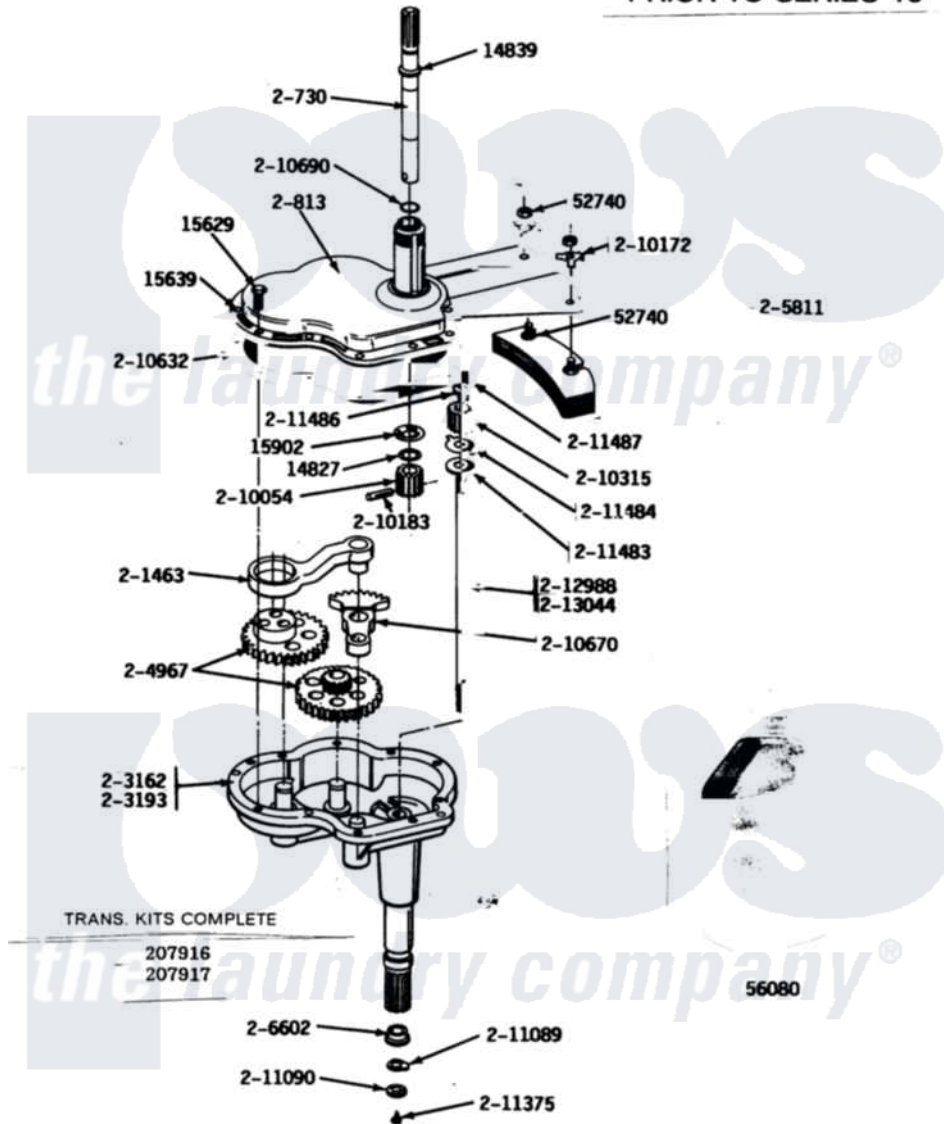

Maytag A26CA 05 - TRANSMISSION (SERIES 00)

ALL LEVELS

TRANSMISSION  
PRIOR TO SERIES 10

Maytag Residential Maytag A26CA Washer Parts Parts Diagram 05 - TRANSMISSION (SERIES 00)  
Click on the part number to view part

Item	Original Part Number	Replaced By	Status	Part Description
001	<a href="#">Y014827</a>			Washer-Center Shaft
002	<a href="#">Y014839</a>			Collar-Drive Shaft
003	<a href="#">Y015629</a>			Bolt, Grinding Chamber
004	NLA		Not Available	DOWEL PIN
005	<a href="#">Y015902</a>			Spring For Agitator
006	Y052740	<a href="#">62739</a>		Nut, Lock
007	Y056080	<a href="#">6-0560800</a>		Oil
008	200730	<a href="#">22002124</a>		Shaft- Agi
009	NLA		Not Available	GEAR CASE COVER ASSEMBLY
010	NLA		Not Available	PITMAN WITH WRIST PIN
011	NLA		Not Available	PART NOT USED
012	NLA		Not Available	HOUSING, GEAR
013	<a href="#">204967</a>			Gear Kit-Power Fin Agitator
014	NLA		Not Available	COUNTERWEIGHT
015	206602	<a href="#">207843</a>		Lip Seal Repair Kit
016	<a href="#">210054</a>			Pinion

017	NLA		Not Available	LOCK WASHER
018	<a href="#">210183</a>			Groove Pin
019	<a href="#">210315</a>			Pinion
020	210632	<a href="#">22210632</a>		Gasket
021	NLA		Not Available	SEGMENT
022	<a href="#">210690</a>			Seal, Rubber
023	<a href="#">211089</a>			Lug, Stop Pulley
024	211090	<a href="#">22003555</a>		Washer, Stop Lug
025	211375	<a href="#">681582</a>		Screw
026	211483	<a href="#">6-2114830</a>		Washer- SP
027	<a href="#">211484</a>			Washer, Lug
028	<a href="#">211486</a>			Screw, 3/8-16 X 1/2 Inch
029	NLA		Not Available	GROOV-PIN
030	<a href="#">212988</a>			Part Not Used
031	<a href="#">213044</a>			Shaft, Center