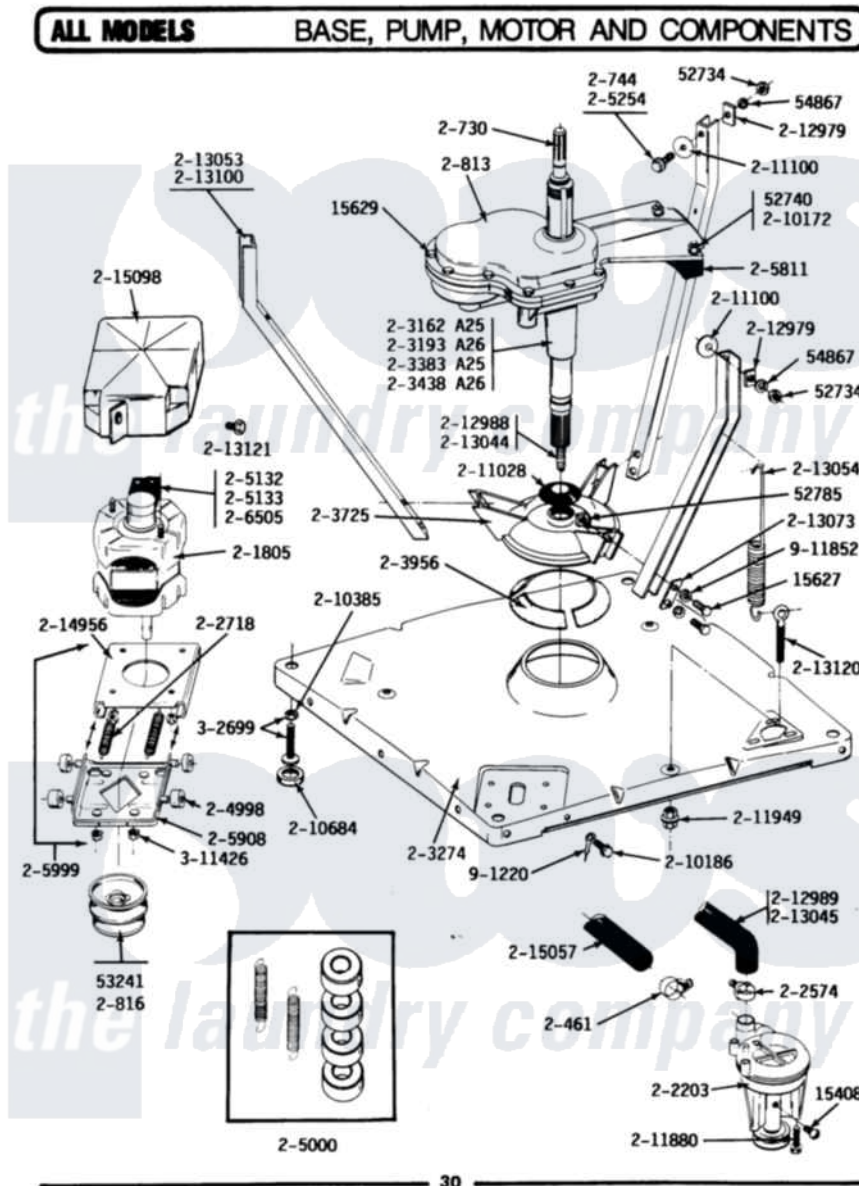

Maytag A26CA 07 - BASE, PUMP, MOTOR & COMPONENTS

Maytag Residential Maytag A26CA Washer Parts Parts Diagram 07 - BASE, PUMP, MOTOR & COMPONENTS
 Click on the part number to view part

Item	Original Part Number	Replaced By	Status	Part Description
001	Y015408	22003235		Screw, Bearing Insert
002	Y015627			Screw- Hex
003	Y015629			Bolt, Grinding Chamber
004	Y052734			Nut, Carrage Bolts And Bracket
005	Y052785			Nut, Brace To Damper
006	Y053241			Set Screw, Motor Pulley
007	Y054867			Washer, Lock
008	200461	285655		Clamp, Hose
009	200730	22002124		Shaft- Agi
010	200744	W10175939		Bolt
011	NLA		Not Available	GEAR CASE COVER ASSEMBLY
012	200816	6-2008160		Pulley- MO
013	201805	12002351		Motor-Drve
014	202203	6-2022030		Pump As Pa
015	202574	3367052		Clamp, Hose