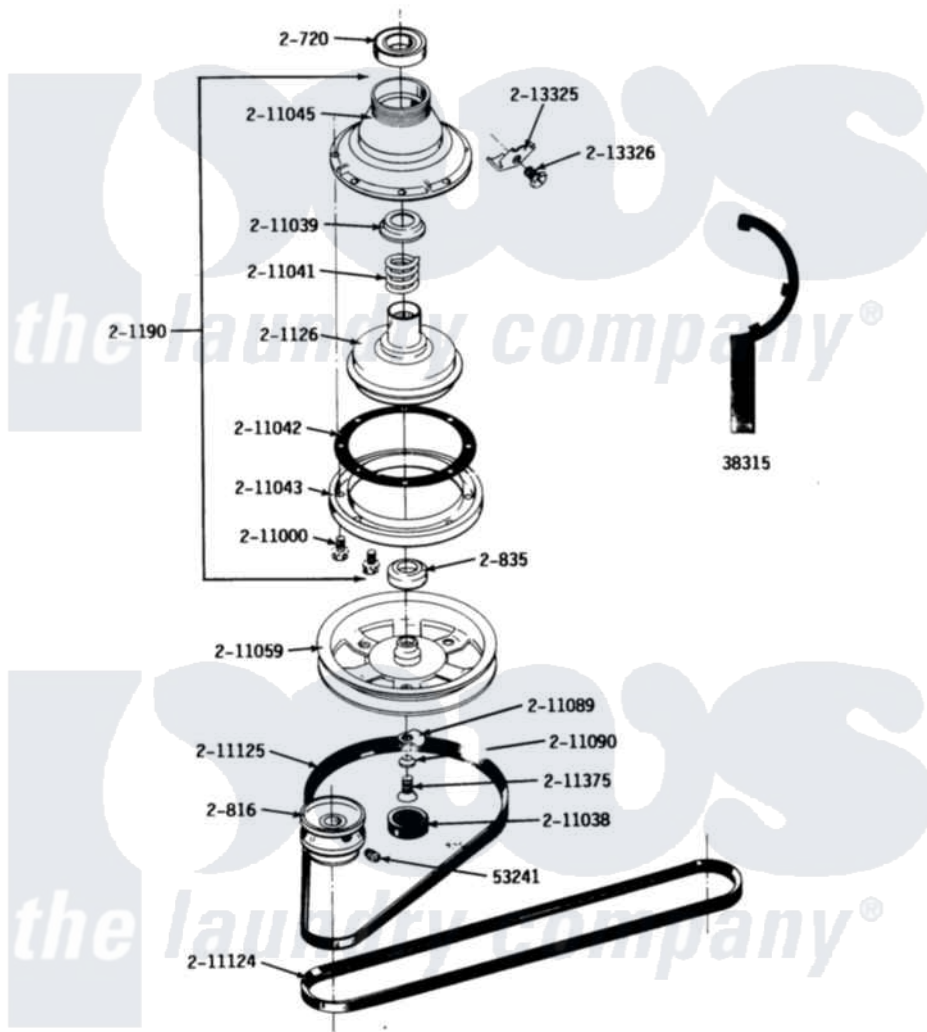

ALL MODELS **CLUTCH, BRAKE AND BELTS**

Maytag [Residential Maytag A26CA Washer Parts](#) Parts Diagram 08 - CLUTCH, BRAKE & BELTS
 Click on the part number to view part

Item	Original Part Number	Replaced By	Status	Part Description
001	Y038315	038315		Tool
002	Y053241			Set Screw, Motor Pulley
003	Y200720	22003441		Bearing, Rear
004	200816	6-2008160		Pulley- MO
005	200835			Bearing, Brake Rotor
006	201126	6-2011900		Brake Asse
007	201190	6-2011900		Brake Asse
008	211000			SCREW, BRAKE DRUM (HEX HEAD)
009	NLA		Not Available	CAP, OIL RETAINER
010	211039	6-2011900		Brake Asse
011	211041	6-2011900		Brake Asse
012	211042	6-2011900		Brake Asse
013	211043	6-2011900		Brake Asse
014	211045	6-2011900		Brake Asse
015	211059	6-2301530		Pulley
016	211089			Lug, Stop Pulley

017	211090	22003555	Washer, Stop Lug
018	211124		Part Not Used
019	211125		V Belt, Drive Pulley
020	211375	681582	Screw
021	213325		Clip, Retaining
022	213326		Bolt, Sems Retaining Clip