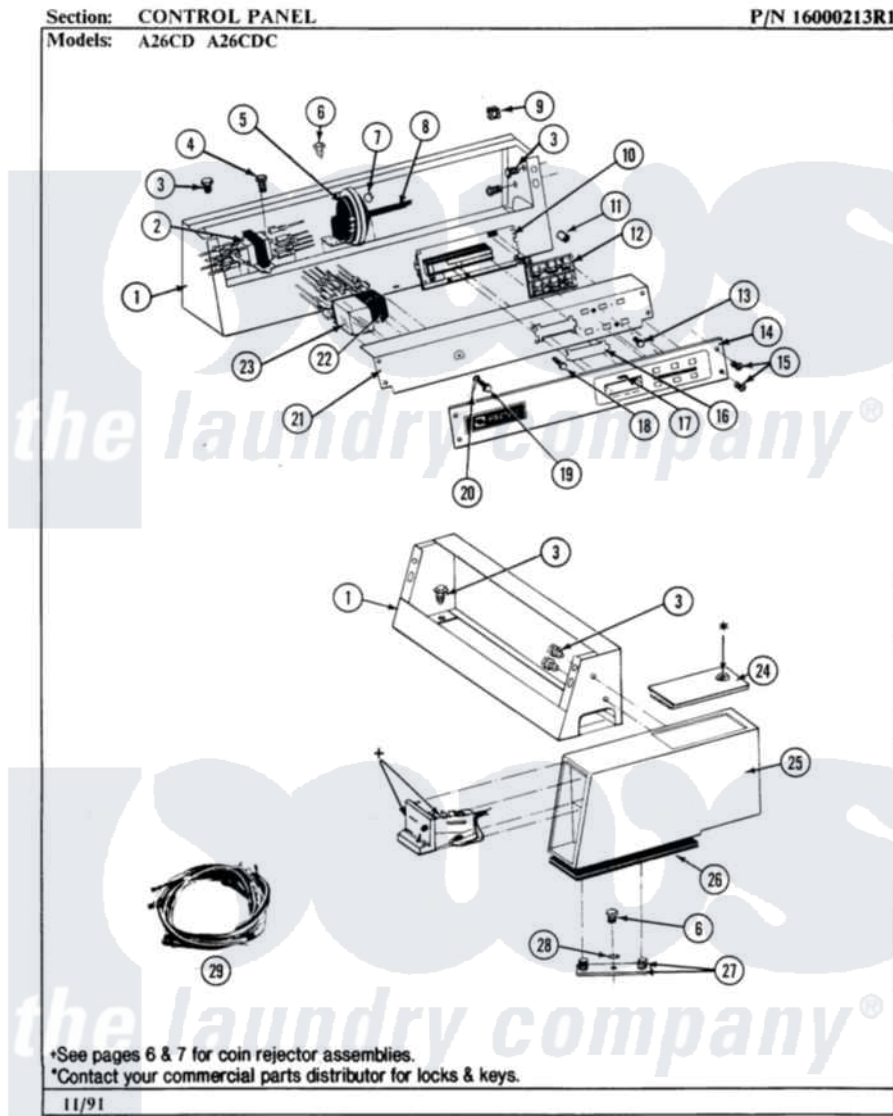

Maytag A26CDC 01 - CONTROL PANEL

Maytag Residential Maytag A26CDC Washer Parts Parts Diagram 01 - CONTROL PANEL
 Click on the part number to view part

Item	Original Part Number	Replaced By	Status	Part Description
001	206780			Control Cover Assembly
"	206780L	206780		Control Cover Assembly
"	NLA		Not Available	CONTROL COVER ASSY
002	207766			Transformer
003	212276	W10116760		Screw
004	Y313559			Screw
005	203263	22004474		Switch- Pr
006	211294	90767		Screw, 8A X 3/8 HeX Washer Head Tapping
007	410296	596669		Clamp, Manifold
008	212942	22001619		Tube, Water Level Switch
009	215003			Fastener, Panel And Bracket
010	206828			Battery
"	912077			Locknut, Reader Harness
"	NLA		Not Available	CIRCUIT BOARD ASSY
011	Y215513			Standoff, Circuit Board
				Push Button And Switch

012	206808	W10135389		PUSH BUTTON AND SWITCH Assembly
"	215517	W10131113		Push Button
013	215527	W10140652		Screw, 6-20 X 1/2
014	215519			Panel, Control
015	215506			Screw, Control Panel Overlay
016	215515		Not Available	COVER, DISPLAY
017	214610			Bumper, Lid
018	215526			Screw, Circuit Board
019	Y314322	211251		Screw, Transformer
020	205810			Wire, Ground
021	206825	215516		Plate, Back-Up
"	NLA		Not Available	BACK BRACKET ASSY
022	206824	W10133335		Relay, Motor
023	206421			Relay, Motor Reversing
"	212949	22001866		Screw, Relay
024	203188		Not Available	TIMER ACCESS DOOR (WHT)
"	203188L		Not Available	ACCESS DOOR-ALMOND
"	203188M		Not Available	ACCESS DOOR-HARVEST WHEAT
025	207940	22001407		Case, Coin Slide
"	207940L	22001408		(ALM)
"	NLA		Not Available	CONTROL CENTER CASE HARVEST WH
026	214660			Gasket, Control Center
027	NLA		Not Available	MTG. STRAP---NA
028	910309			Washer, Mounting Strap
029	NLA		Not Available	WIRE HARNESS NLA