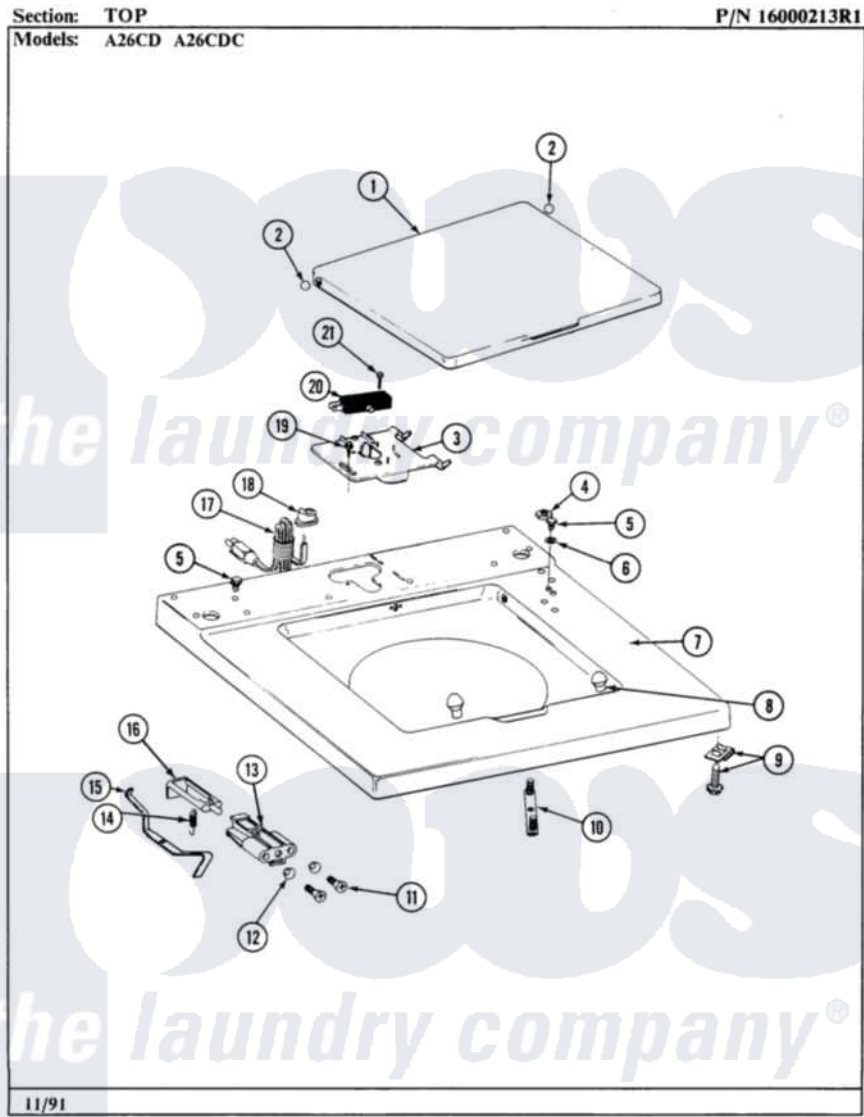

Maytag A26CDC 02 - TOP

Maytag [Residential Maytag A26CDC Washer Parts](#) Parts Diagram 02 - TOP
Click on the part number to view part

Item	Original Part Number	Replaced By	Status	Part Description
001	214901		Not Available	LID-WHITE
"	NLA		Not Available	LID-ALMOND
002	211726			Hinge, Ball Lid
003	Y215699	22001678		Bracket, Switch And Fuse
004	Y052740	62739		Nut, Lock
005	211294	90767		Screw, 8A X 3/8 HeX Washer Head Tapping
006	910309			Washer, Mounting Strap
007	207173		Not Available	TOP COVER ASSEMBLY (WHT)
"	NLA		Not Available	TOP COVER ASSY ALM
008	212716			Bumper, Lid
009	204445			Screw And Fastener Assembly
010	NLA		Not Available	MTG. STRAP---NA
011	910182	25-7809		Screw, No.6-20 1/2 Flthd Torx
012	211500			Washer, Bracket To Top Cover
013	201068			Plunger And Bracket

013	204900		Assembly--W
014	213720		Spring, Lid Switch
015	215704		Lever, Unbalance
016	NLA	Not Available	LID SWITCH PLUNGER
017	204590		Cord, Power
018	211881		Grommet, Cord Part Not Used- Gas Models Only
019	207159	489355	Screw, 8 X 1/2
020	205415	279347	Switch-Lid
021	213501		Screw, No.6-20 X 1-1/8 Inch