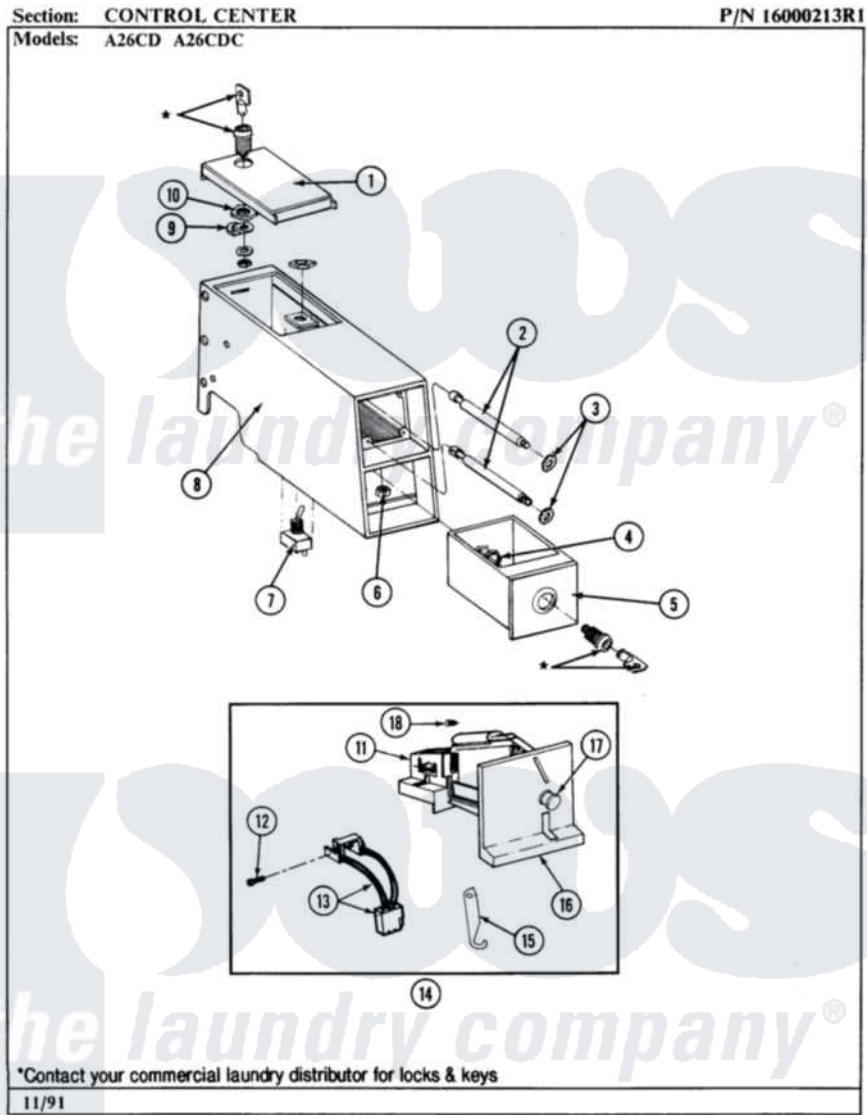

# Maytag A26CDC 03 - CONTROL CENTER

6

Maytag [Residential Maytag A26CDC Washer Parts](#) Parts Diagram 03 - CONTROL CENTER  
Click on the part number to view part

Item	Original Part Number	Replaced By	Status	Part Description
001	203188		Not Available	TIMER ACCESS DOOR (WHT)
"	203188L		Not Available	ACCESS DOOR-ALMOND
"	203188M		Not Available	ACCESS DOOR-HARVEST WHEAT
002	<a href="#">213035</a>			Bolt, Locking
003	<a href="#">910181</a>			Lockwasher, Terminal Block
004	212328	<a href="#">W10139762</a>		Hex Nut, 3/4-27
005	207912	<a href="#">208884</a>		Coin Box K
"	207912L	<a href="#">208884</a>		Coin Box K
"	NLA		Not Available	COIN BOX - HARVEST WHEAT
006	Y052740	<a href="#">62739</a>		Nut, Lock
007	206794		Not Available	SWITCH (W/NUT)
008	207940	<a href="#">22001407</a>		Case, Coin Slide
"	207940L	<a href="#">22001408</a>		(ALM)
"	NLA		Not Available	CONTROL CENTER CASE HARVEST WH

009	213750	<a href="#">W10133266</a>	Cam-Lock
010	212328	<a href="#">W10139762</a>	Hex Nut, 3/4-27
011	<a href="#">207949</a>		Rejector, Coin
012	<a href="#">314665</a>		Screw, Switch Assembly
013	<a href="#">206799</a>		Optic Switch Assembly
014	NLA	Not Available	COIN DROP ASSY 25 CENTS
015	<a href="#">216011</a>		Spring, Return Button
016	216010	<a href="#">Y208306</a>	Kit- Mtg C
017	216009		BUTTON, RETURN
018	NLA	Not Available	SCREW FOR CAUTION PLATE----NA