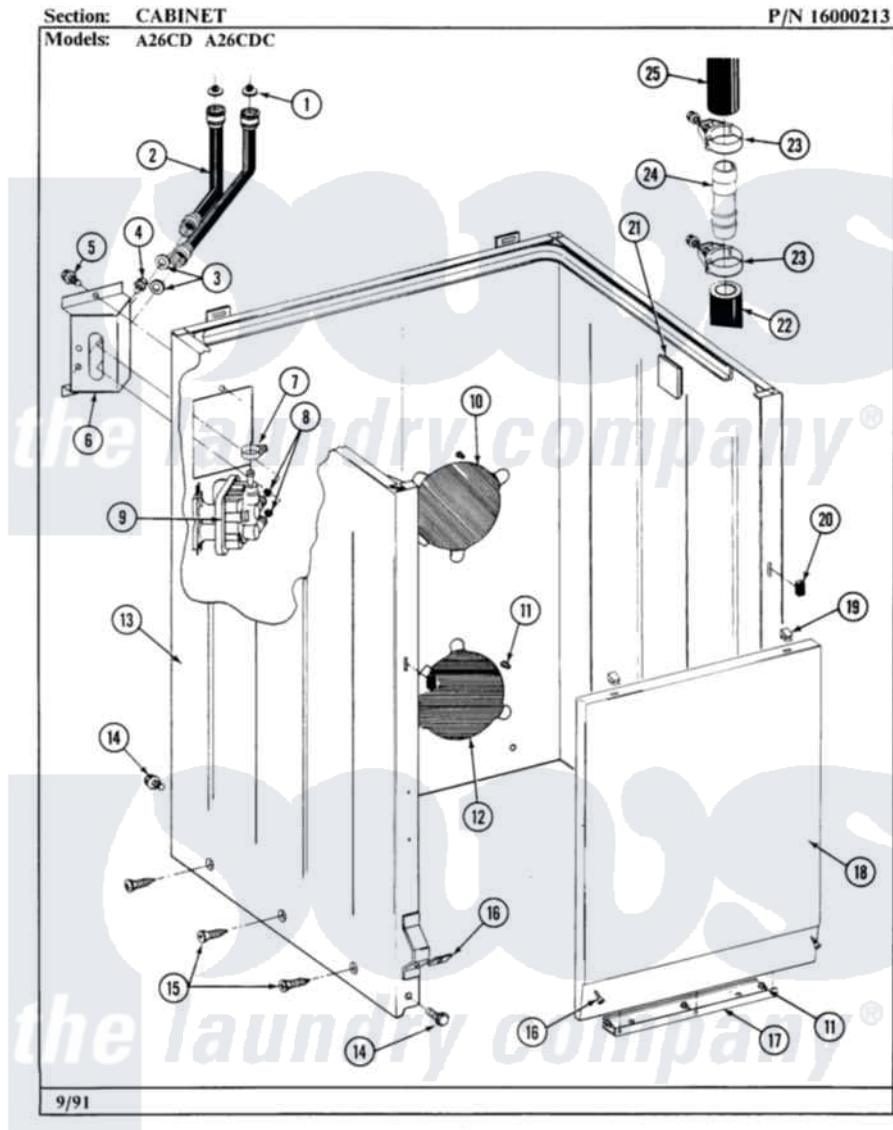

Maytag A26CDC 04 - CABINET

8

Maytag [Residential Maytag A26CDC Washer Parts](#) Parts Diagram 04 - CABINET
Click on the part number to view part

Item	Original Part Number	Replaced By	Status	Part Description
001	200961	12001413		Strainer And Washer Kit
002	205828	202860		Inlet Hose Assembly
003	Y013783			Washer, Inlet Hose
004	Y313561			Screw----NA
005	212276	W10116760		Screw
006	214812	22002361		Bracket, Water Valve
007	201575			Clamp, Hose
008	214337	96160		Screen
009	205614	205613		Water Valve
010	NLA		Not Available	PLATE, ACCESS
011	211294	90767		Screw, 8A X 3/8 HeX Washer Head Tapping
012	212985	22002924		Plate, Access
013	NLA		Not Available	CABINET-WHITE
014	213121	3400111		Screw, 12-14 X 5/8
015	213007			Xfor Cabinet See Cabinet, Back

016	204439		Screw And Fstner Assembly
017	213846		Guard, Belt
018	212998	Not Available	PANEL, FRONT (WHT)
"	212998L	Not Available	FRONT PANEL-ALMOND
"	NLA	Not Available	FRONT PANEL-HARVEST WHEAT
019	212982	22001650	Fastener, Spring
020	214376	22002331	Spacer, Front Panel
021	215058		Pad, Cabinet Bumper
022	214768	211704	Hose, Drain
023	200461	285655	Clamp, Hose
024	211111	16272	Connector, Straight
025	215057	211704	Hose, Drain