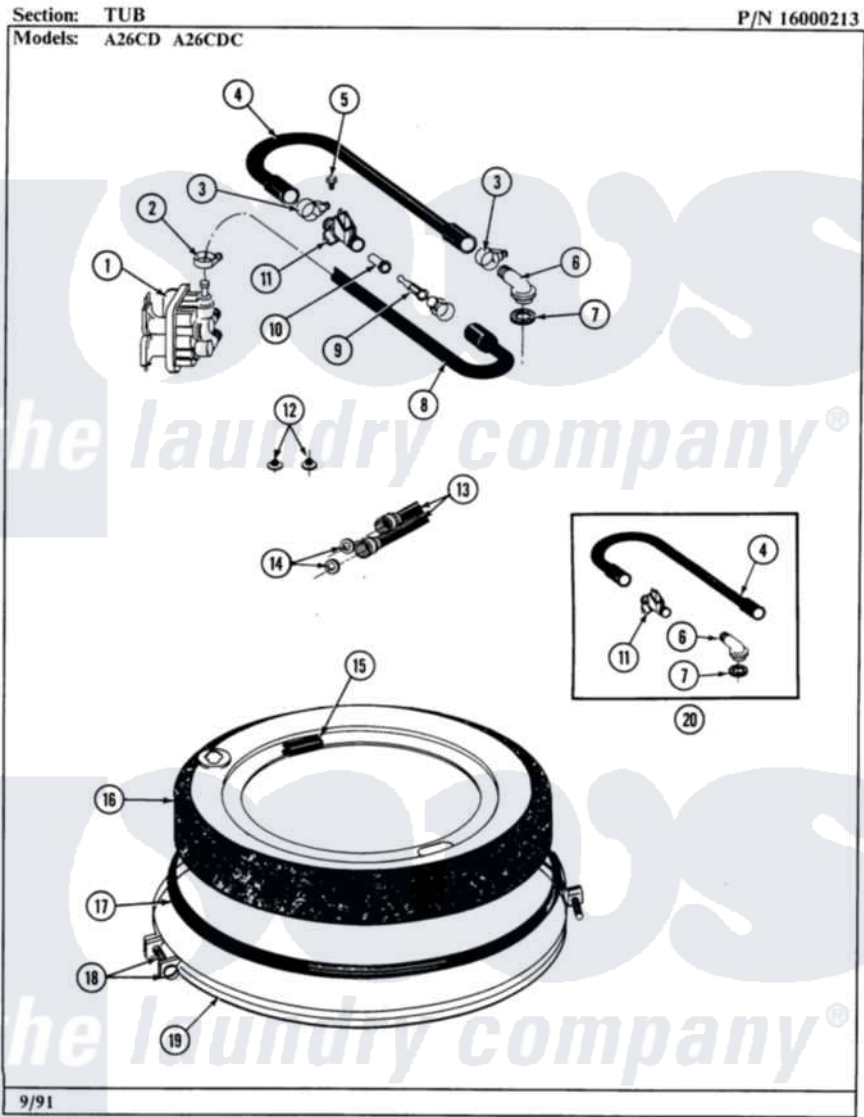

# Maytag A26CDC 05 - TUB COVER

10

Maytag [Residential Maytag A26CDC Washer Parts](#) Parts Diagram 05 - TUB COVER  
Click on the part number to view part

Item	Original Part Number	Replaced By	Status	Part Description
001	205614	<a href="#">205613</a>		Water Valve
002	<a href="#">201575</a>			Clamp, Hose
003	202515	<a href="#">596669</a>		Clamp, Manifold
004	<a href="#">Y215234</a>			Hose, Injector Fill
005	<a href="#">312620</a>			Screw, Sems
006	<a href="#">215235</a>			Tube, Injector
007	<a href="#">215233</a>			Seal For Injector Tube
008	<a href="#">213013</a>			Hose, Injector
009	<a href="#">213015</a>			Nozzle, Injector
010	213016	<a href="#">216201</a>		Nozzle
011	<a href="#">215447</a>			Sleeve For Injector
012	200961	<a href="#">12001413</a>		Strainer And Washer Kit
013	205828	<a href="#">202860</a>		Inlet Hose Assembly
014	<a href="#">Y013783</a>			Washer, Inlet Hose
015	<a href="#">215232</a>			Bumper, Unbalance
016	206380		Not Available	COVER, TUB

017

[211232](#)

Seal, Tub Cover

018

[205529](#)

Nut And Bolt Kit For Tub Clam

019

[200846](#)

Clamp - Tub Cover

020

206683

[206680](#)

Water Injector Assembly