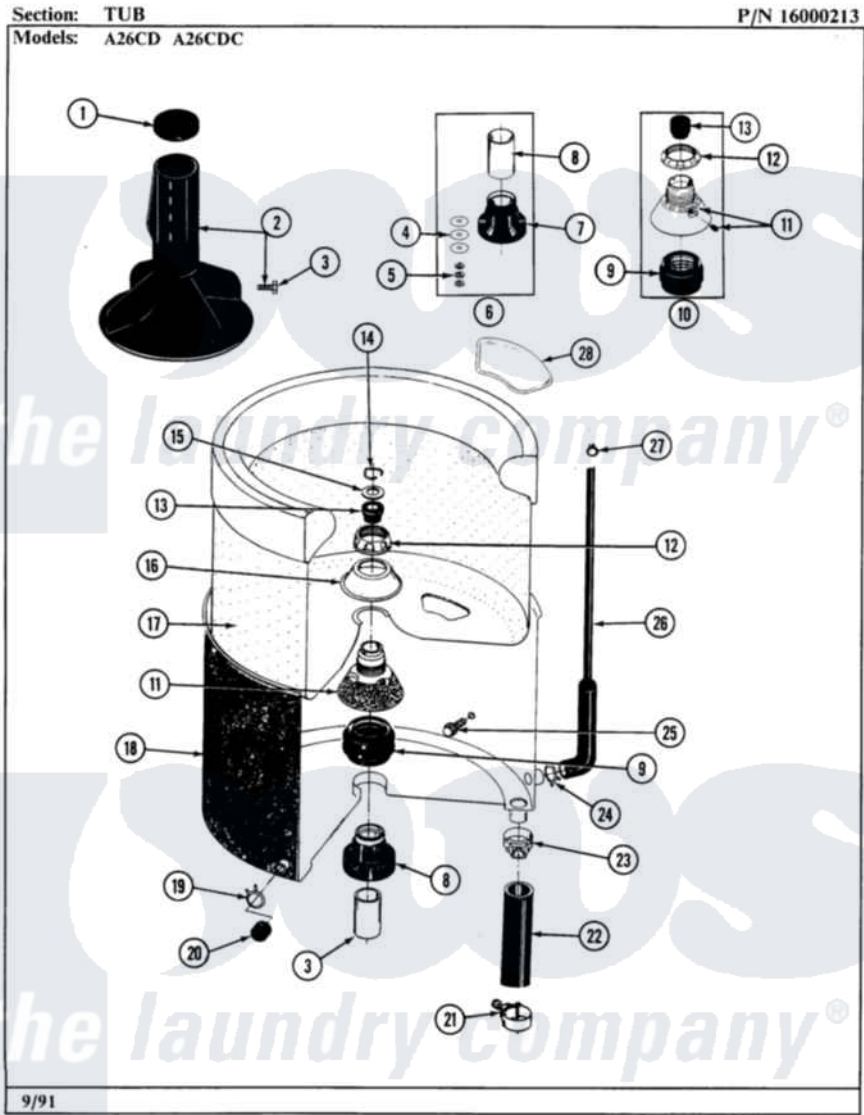

Maytag A26CDC 06 - TUB

12

Maytag [Residential Maytag A26CDC Washer Parts](#) Parts Diagram 06 - TUB
Click on the part number to view part

Item	Original Part Number	Replaced By	Status	Part Description
001	215532			Cap, Agitator
002	207119	207228		Agitator W/Lock Screw
003	206478		Not Available	SCREW & WASHER FOR AGITATOR
004	211100			Washer, Outer Tub
005	Y054867			Washer, Lock
006	204013	6-2040130		Tub Bearin
007	200824	6-2040130		Tub Bearin
008	211130			Bearing Liner, Tub Bearing
009	201537	6-2095720		Mounting S
010	204012	6-2095720		Mounting S
011	202521	6-2095720		Mounting S
012	211047	6-2110472		Nut- Clamp
013	Y0A4298	6-0A57420		Seal- Agitator
014	Y015667			Retaining Ring
015	Y015666			Washer, Retaining -
016	211210			Washer, Clamping Nut

017	207831		Not Available	TUB, INNER (W/PLUG)
018	205484			Tub, Outer Part Not Used
019	214739	596669		Clamp, Manifold
020	214725			Cap For Spout-Outer Tub
021	202574	3367052		Clamp, Hose
022	213045			Hose, Outer Tub Part Not Used
023	200900	616099		Clamp
024	211641			Clamp, 1-1/16"
025	200744	W10175939		Bolt
"	205254	W10175938		Bolt
026	212942	22001619		Tube, Water Level Switch
027	410296	596669		Clamp, Manifold
028	215980			Plug, Filter Hole