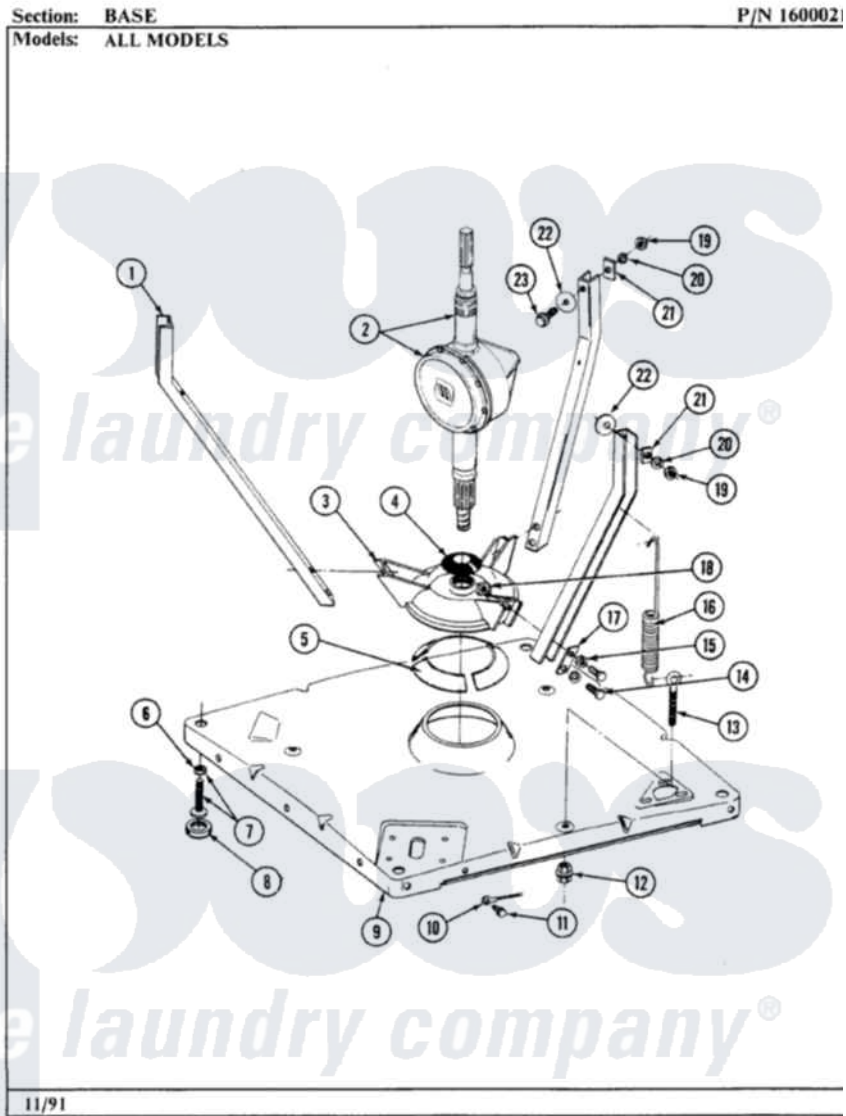

Maytag A282 01 - BASE

Maytag [Residential Maytag A282 Washer Parts](#) Parts Diagram 01 - BASE
 Click on the part number to view part

Item	Original Part Number	Replaced By	Status	Part Description
1	213100		Not Available	PART NOT USED
2	206708	6-2097790		Transmison
3	203725			Damper W/Bolt And Clip
4	211028	22001586		Deflector, Water
5	203956			Damper Pad Kit
6	210385			Lock Nut For Adjustable Leg
7	Y302699	22003428		Leg, Adjustable
8	210684			Foot, Adjustable Leg
9	203274			Base With Damper Pads
10	204807			Ground Wire, Supp. Plte To Top Cover
11	210186	3370225		Screw
12	211949			Nut, Adjustment Eyebolt
13	213120	216416		Bolt, Eye/Centering Spring
14	Y015627			Screw- Hex
15	911852	486009		Lockwasher
16	213054			Centering Spring - 3 Used

17	213073		Washer, Double Brace
18	Y052785		Nut, Brace To Damper
19	Y052734		Nut, Carrage Bolts And Bracket
20	Y054867		Washer, Lock
21	212979	Not Available	WASHER, TUB BRACE
22	211100		Washer, Outer Tub
23	200744	W10175939	Bolt
"	205254	W10175938	Bolt