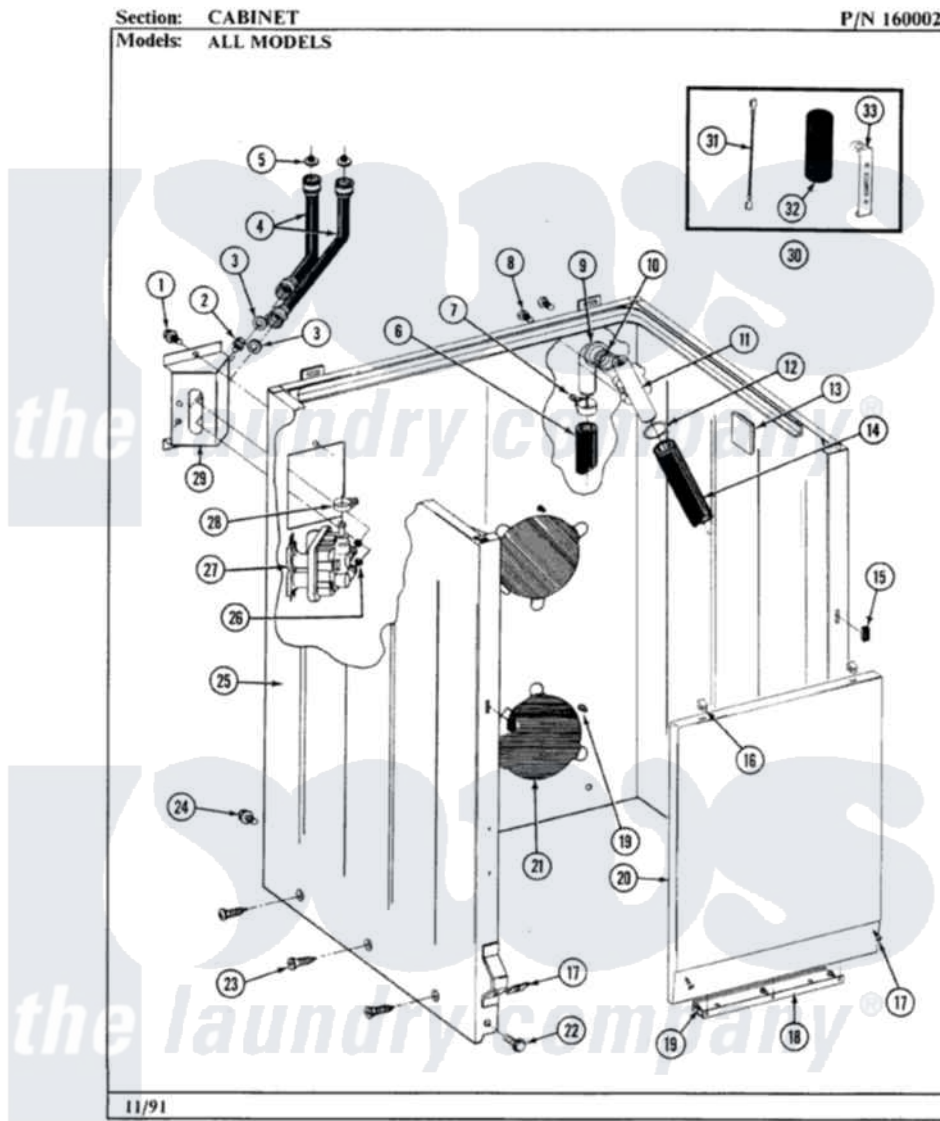

Maytag A282 02 - CABINET

16

Maytag [Residential Maytag A282 Washer Parts](#) Parts Diagram 02 - CABINET
Click on the part number to view part

Item	Original Part Number	Replaced By	Status	Part Description
1	212276	W10116760		Screw
2	Y313561			Screw---NA
3	Y013783			Washer, Inlet Hose
4	202860			Inlet Hose Assembly
5	200961	12001413		Strainer And Washer Kit
6	215279	22003410		Hose, Drain
7	200461	285655		Clamp, Hose
8	Y014874			Screw, Idler Arm And Sleeve
9	214764	208847		Elbow
10	214765			Gasket, Siphon Break
11	206638			Siphon Break
12	200461	285655		Clamp, Hose
13	215058			Pad, Cabinet Bumper
14	214767	22001448		Hose, Pump
15	214376	22002331		Spacer, Front Panel
16	212982	22001650		Fastener, Spring

17	204439		Screw And Fstner Assembly
18	213846		Guard, Belt
19	211294	90767	Screw, 8A X 3/8 HeX Washer Head Tapping
20	212998	Not Available	PANEL, FRONT (WHT)
21	211878	Not Available	PLATE, ACCESS
22	213122	27001200	Screw
23	213007		Xfor Cabinet See Cabinet, Back
24	213121	3400111	Screw, 12-14 X 5/8
25	203319	22203319	Cabinet
26	214337	96160	Screen
27	205613		Water Valve
28	201575		Clamp, Hose
29	214812	22002361	Bracket, Water Valve
30	206103		Capacitor Kit
31	203237		No.17 Wire With Terminal
32	Y200832		Capacitor
33	211149		Clip, Capacitor