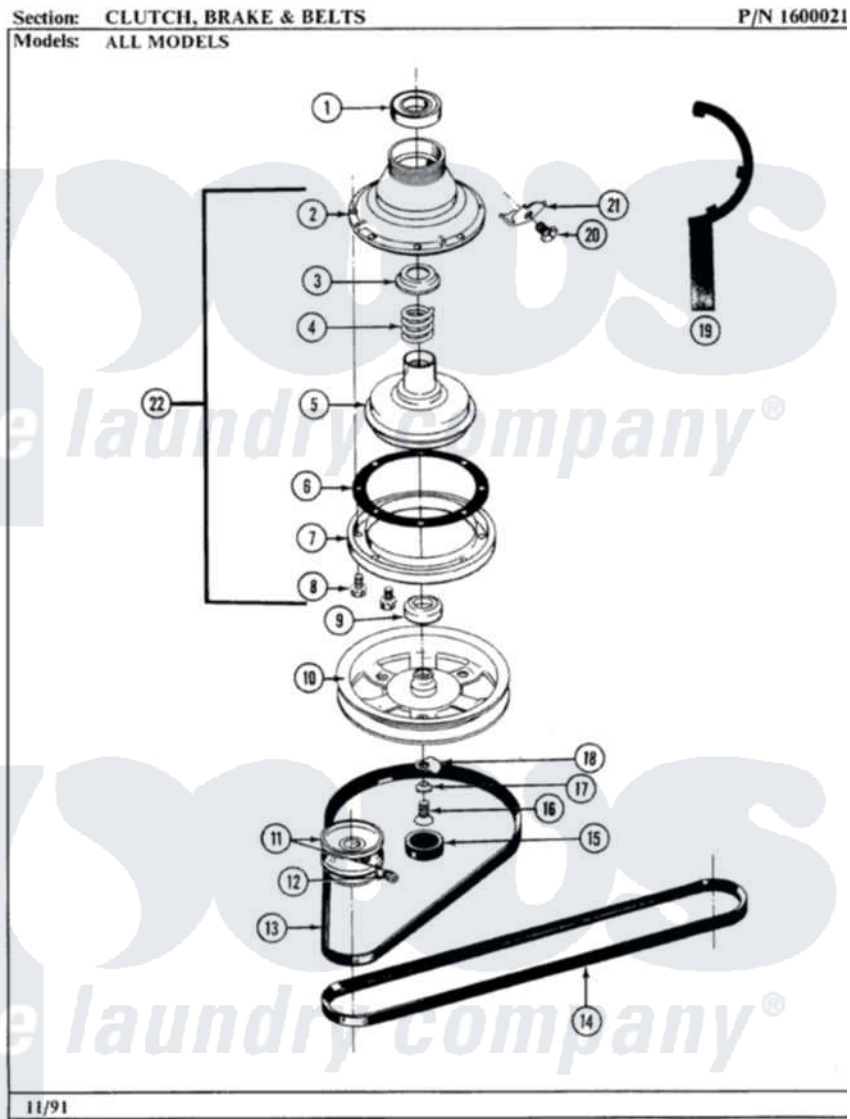

Maytag A282 03 - CLUTCH, BRAKE & BELTS

30

Maytag Residential Maytag A282 Washer Parts Parts Diagram 03 - CLUTCH, BRAKE & BELTS
Click on the part number to view part

Item	Original Part Number	Replaced By	Status	Part Description
1	Y200720	22003441		Bearing, Rear
2	211045	6-2011900		Brake Asse
3	211039	6-2011900		Brake Asse
4	211041	6-2011900		Brake Asse
5	201126	6-2011900		Brake Asse
6	211042	6-2011900		Brake Asse
7	211043	6-2011900		Brake Asse
8	211000			SCREW, BRAKE DRUM (HEX HEAD)
9	200835			Bearing, Brake Rotor
10	211059	6-2301530		Pulley
11	200816	6-2008160		Pulley- MO
12	Y053241			Set Screw, Motor Pulley
13	211125			V Belt, Drive Pulley
14	211124			Part Not Used
15	211038		Not Available	CAP, OIL RETAINER
16	211375	681582		Screw

17	211090	22003555	Washer, Stop Lug
18	211089		Lug, Stop Pulley
19	Y038315	038315	Tool
20	213326		Bolt, Sems Retaining Clip
21	213325		Clip, Retaining
22	201190	6-2011900	Brake Asse