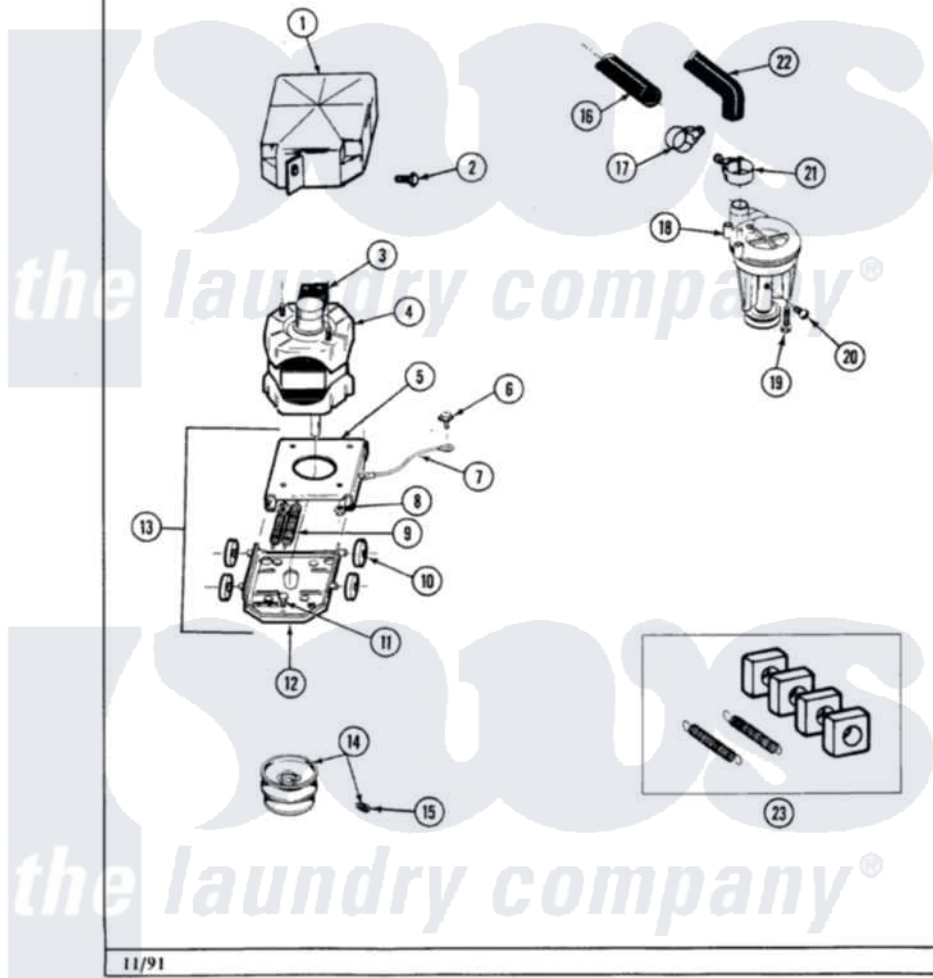

Maytag A282 05 - MOTOR & PUMP ASSEMBLY

Section: MOTOR & PUMP ASSEMBLY

P/N 1600021

Models: ALL MODELS

11/91

28

Maytag [Residential Maytag A282 Washer Parts](#) Parts Diagram 05 - MOTOR & PUMP ASSEMBLY

[Click on the part number to view part](#)

Item	Original Part Number	Replaced By	Status	Part Description
1	215098			Shield, Motor
2	213121	3400111		Screw, 12-14 X 5/8
3	205133		Not Available	(PROD. IDNo. 2-1664-8 & 2-5463)
"	206505		Not Available	PROD. No.201664-15, & No.205463-3.
"	205132		Not Available	SWITCH, MOTOR EXTERNAL START No.201664-14,205463-4 & 201800-4
4	201805	12002351		Motor-Drive
5	214956			Motor Mount Assembly
6	210186	3370225		Screw
7	901220			Ground Wire
8	Y311426	3400029		Nut, Adapter Plate
9	202718			Springs, Tension
10	204998	205000		Roller And Spring Kit 4+Spr
11	Y313561			Screw----NA
12	205908			Motor Mount Assembly

13	205999		Motor Mount Assembly
14	200816	6-2008160	Pulley- MO
15	Y053241		Set Screw, Motor Pulley
16	214767	22001448	Hose, Pump
17	200461	285655	Clamp, Hose
18	202203	6-2022030	Pump As Pa
19	211880		Screw, HeX Head No.10 X 1/2 Inc
20	Y015408	22003235	Screw, Bearing Insert
21	202574	3367052	Clamp, Hose
22	Y212989		Hose, Outer Tub To Pump
23	205000		Roller And Spring Kit 4+Spr