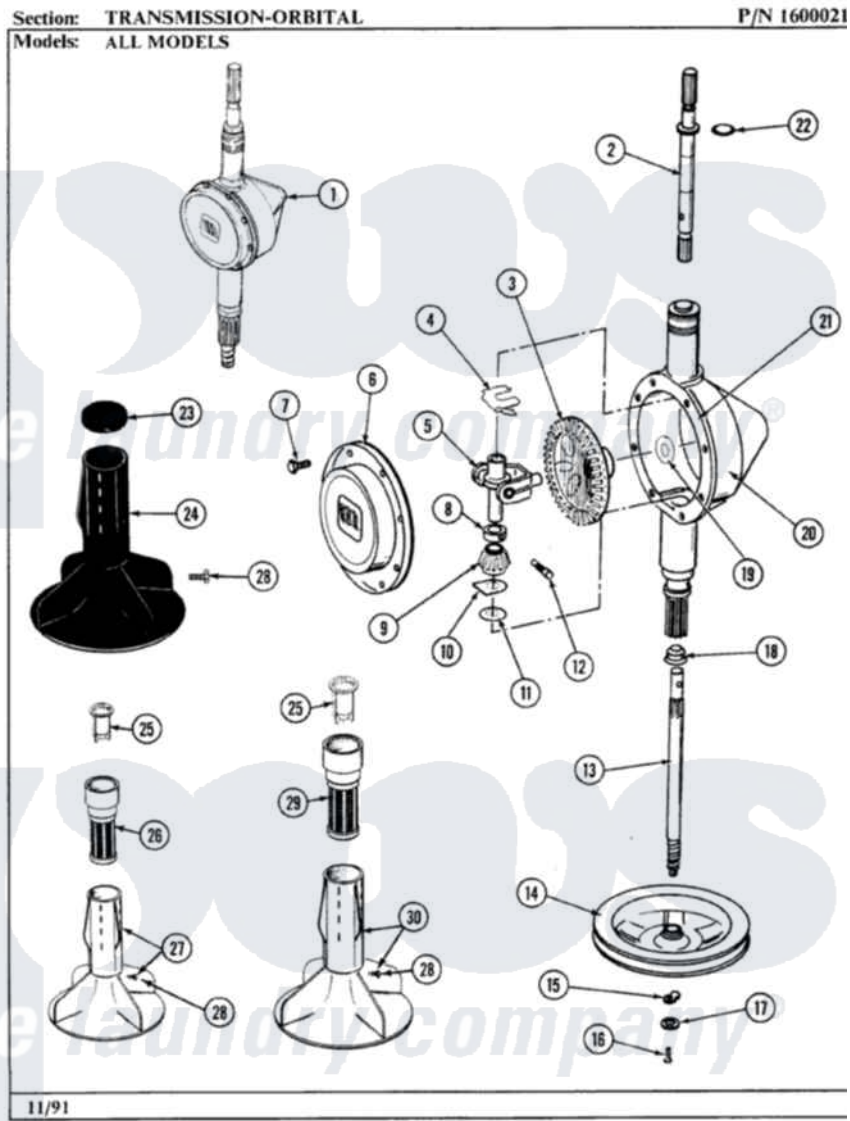

Maytag A282 08 - TRANSMISSION-ORBITAL

24

Maytag Residential Maytag A282 Washer Parts Parts Diagram 08 - TRANSMISSION-ORBITAL
Click on the part number to view part

Item	Original Part Number	Replaced By	Status	Part Description
1	206708	6-2097790		Transmison
2	207153	6-2097820		Kit- Shaft
3	206713	6-2067130		Gear- Beve
4	215581			Spring, Agitator Shaft
5	206685	6-2066850		Yoke
6	206628			Cover, Transmission
7	215417		Not Available	SCREW, TRANSMISSION COVER
8	215415		Not Available	COLLAR, LOWER
9	215401	W10221114		Pinion
10	215395			Plate, Clutch
11	211483	6-2114830		Washer- SP
12	Y206629			Pin, Collar
13	215411	12001451		Ctr Shaft W/Collar Andkeeper-Sha
14	211059	6-2301530		Pulley
15	211089			Lug, Stop Pulley

16	211375	681582	Screw
17	211090	22003555	Washer, Stop Lug
18	206602	207843	Lip Seal Repair Kit
19	215394		Washer, Bevel Gear
20	206625	6-2097790	Transmison
21	Y058700	675652	Adhesive
22	210690		Seal, Rubber
25	215733		Dispensing Cup
26	Y207427		Lint Filter Shallow
27	207538		Agitator W/Lock Screw
28	206478	Not Available	SCREW & WASHER FOR AGITATOR