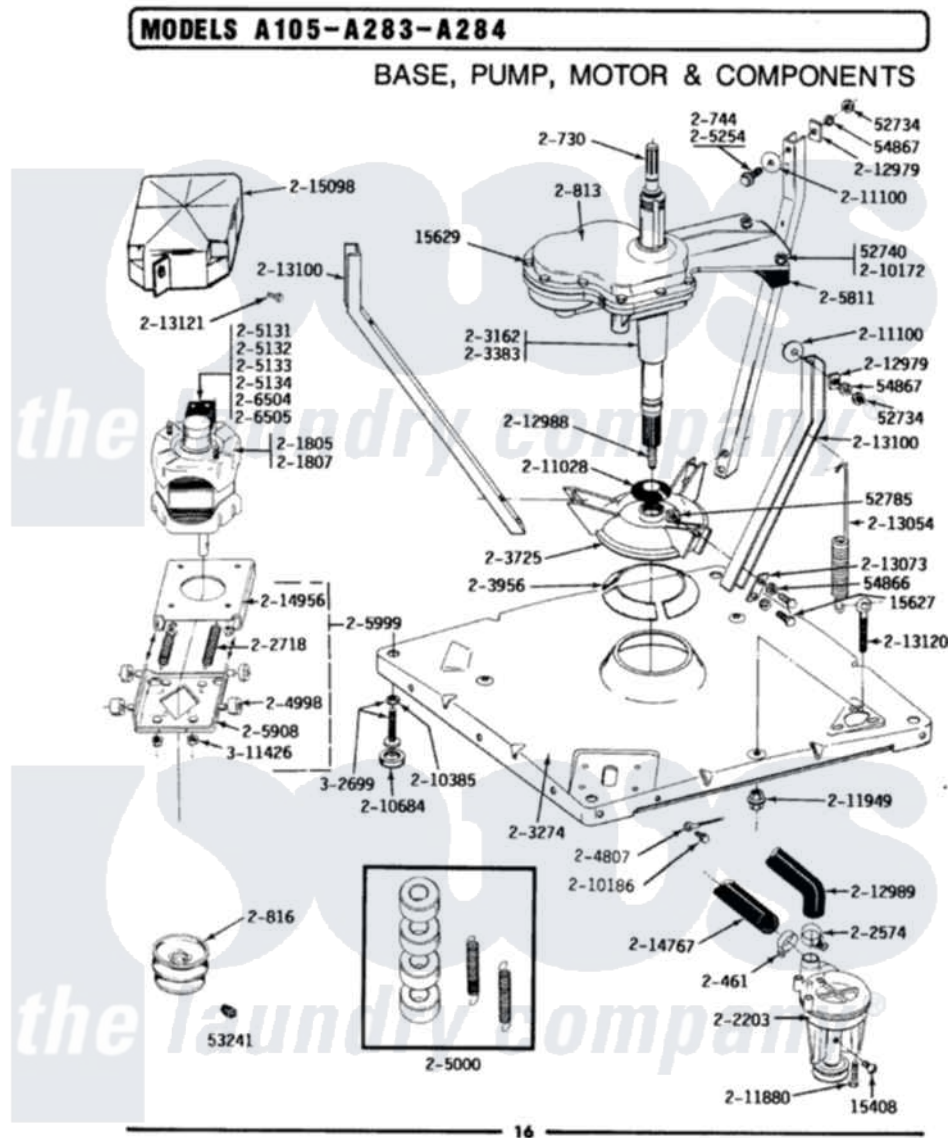

# Maytag A283 01 - BASE, PUMP, MOTOR & COMPONENTS

Maytag Residential Maytag A283 Washer Parts Parts Diagram 01 - BASE, PUMP, MOTOR & COMPONENTS  
 Click on the part number to view part

Item	Original Part Number	Replaced By	Status	Part Description
1	Y015408	<a href="#">22003235</a>		Screw, Bearing Insert
2	<a href="#">Y015627</a>			Screw- Hex
3	<a href="#">Y015629</a>			Bolt, Grinding Chamber
4	<a href="#">Y052734</a>			Nut, Carrage Bolts And Bracket
5	Y052740	<a href="#">62739</a>		Nut, Lock
6	<a href="#">Y052785</a>			Nut, Brace To Damper
7	<a href="#">Y053241</a>			Set Screw, Motor Pulley
8	Y054866	<a href="#">486009</a>		Lockwasher
9	<a href="#">Y054867</a>			Washer, Lock
10	200461	<a href="#">285655</a>		Clamp, Hose
11	200730	<a href="#">22002124</a>		Shaft- Agi
12	200744	<a href="#">W10175939</a>		Bolt
13	200813		Not Available	GEAR CASE COVER ASSEMBLY
14	200816	<a href="#">6-2008160</a>		Pulley- MO
15	201807	<a href="#">12002353</a>		Motor-Drve