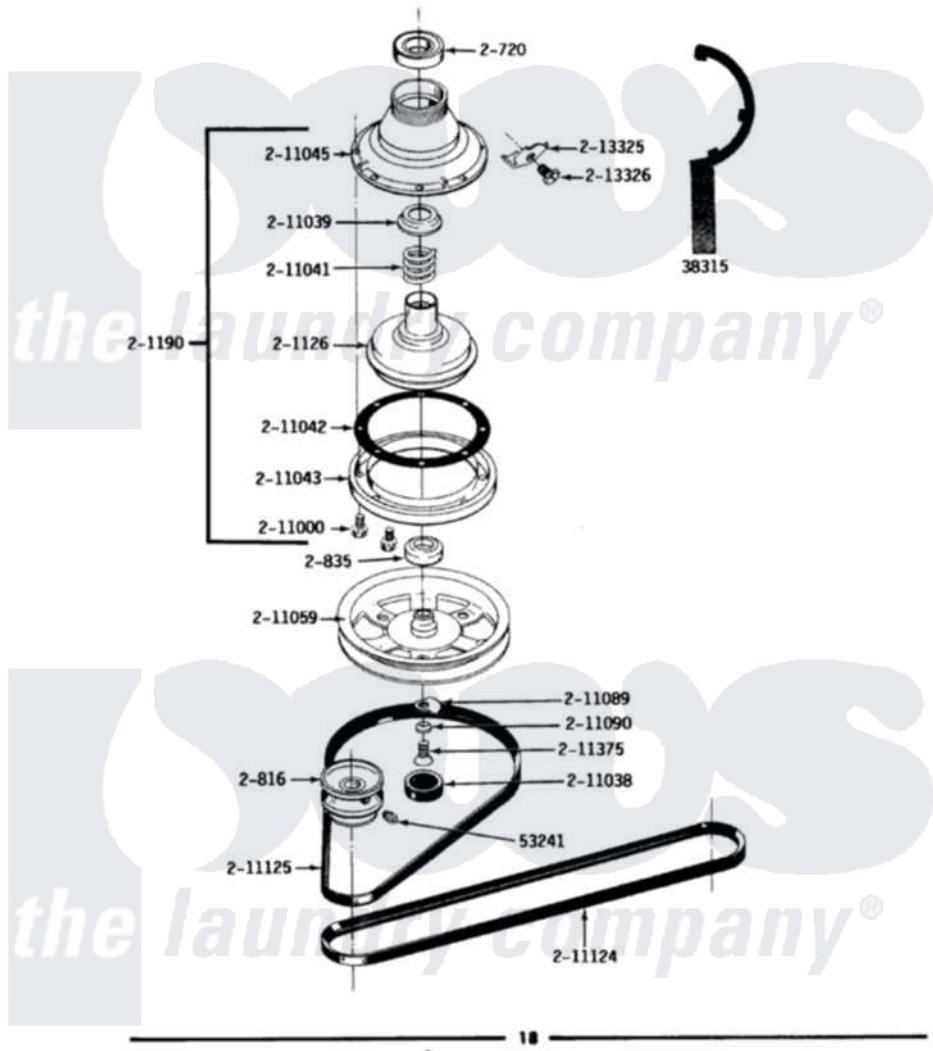

MODELS A105-A283-A284 CLUTCH, BRAKE & BELTS

Maytag Residential Maytag A283 Washer Parts Parts Diagram 03 - CLUTCH, BRAKE & BELTS
 Click on the part number to view part

Item	Original Part Number	Replaced By	Status	Part Description
1	Y038315	038315		Tool
2	Y053241			Set Screw, Motor Pulley
3	Y200720	22003441		Bearing, Rear
4	200816	6-2008160		Pulley- MO
5	200835			Bearing, Brake Rotor
6	201126	6-2011900		Brake Asse
7	201190	6-2011900		Brake Asse
8	211000			SCREW, BRAKE DRUM (HEX HEAD)
9	211038		Not Available	CAP, OIL RETAINER
10	211039	6-2011900		Brake Asse
11	211041	6-2011900		Brake Asse
12	211042	6-2011900		Brake Asse
13	211043	6-2011900		Brake Asse
14	211045	6-2011900		Brake Asse
15	211059	6-2301530		Pulley
16	211089			Lug, Stop Pulley

17	211090	22003555	Washer, Stop Lug
18	211124		Part Not Used
19	211125		V Belt, Drive Pulley
20	211375	681582	Screw
21	213325		Clip, Retaining
22	213326		Bolt, Sems Retaining Clip