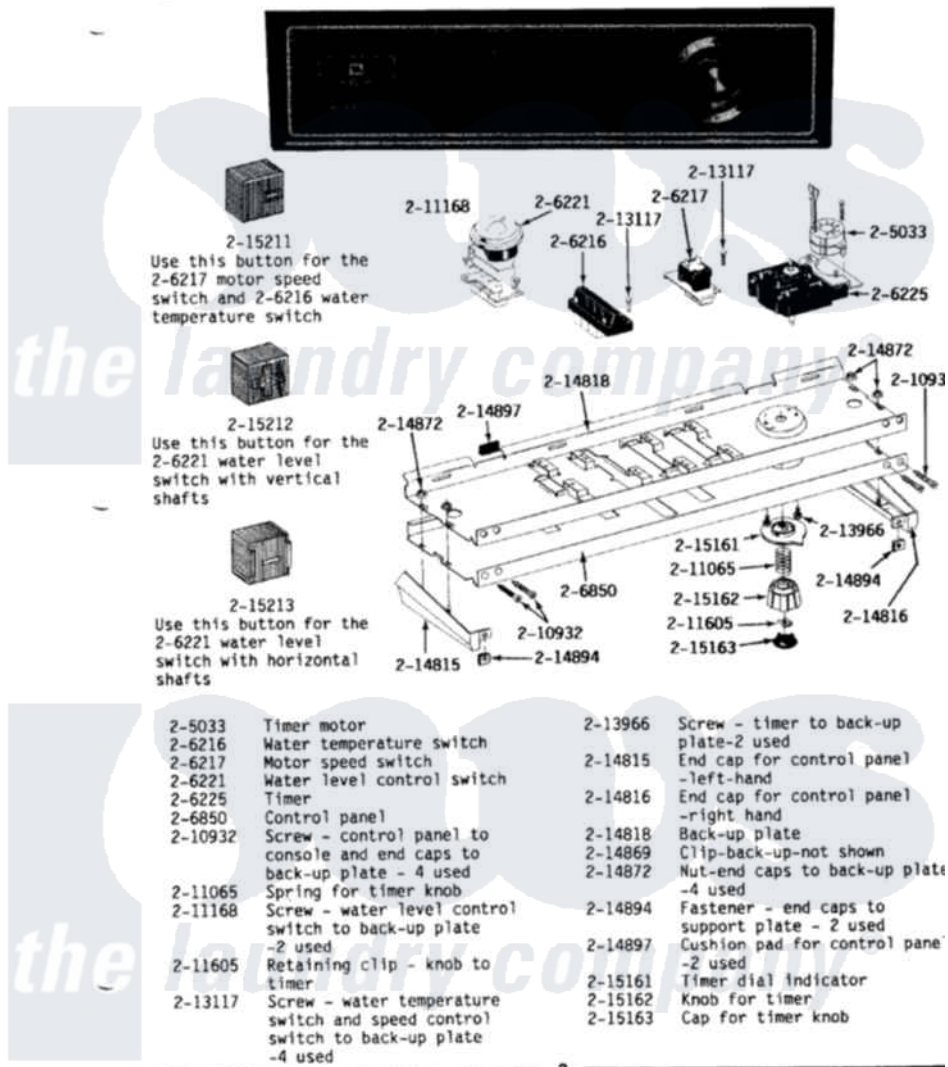

MODELS A283-A284

CONTROL PANEL

Maytag Residential Maytag A283 Washer Parts Parts Diagram 04 - CONTROL PANEL

Click on the part number to view part

| Item | Original Part Number | Replaced By | Status | Part Description |
|------|------------------------|---------------------------|---------------|---|
| 1 | 205033 | 22205033 | | Motor- Tim |
| 2 | 206216 | | | Water Temperature Switch |
| 3 | 206217 | | Not Available | SPEED CONTROL SWITCH |
| 4 | 206221 | | Not Available | WATER LEVEL SWITCH----NA |
| 5 | 206225 | | | Timer |
| 6 | 206850 | | Not Available | CONTROL PANEL |
| 7 | 210932 | | | Screw, No.8 X 9/16 Ctsk Note: Screw, Inlet Duct |
| 8 | 211065 | | | Spring, Index Wheel |
| 9 | 211168 | W10139210 | | Screw, 8-18 X 5/16 |
| 10 | 211605 | | | Bezel, Timer Dial |
| 11 | 213117 | 67006908 | | Screw, Ice Rack |
| 12 | 213966 | 3400014 | | Screw |
| 13 | 214815 | | | End Cap F/Control Panel-LH |
| 14 | 214816 | | | End Cap F/Control Panel-RH |
| 15 | 214818 | | | Back Up Plate |

| | | | |
|----|------------------------|--------------------------|--|
| NI | 214869 | | Clip For Back Up Plate |
| 17 | 214872 | | Palnut, End Cap Note: Nut, Lamp Holder |
| 18 | 214894 | | Fastener, End Cap |
| 19 | 214897 | | Pad, Control Panel |
| 20 | 215161 | 22001571 | Bezel, Timer Dial |
| 21 | 215162 | | Timer Knob |
| 22 | 215163 | Not Available | CAP FOR KNOB |