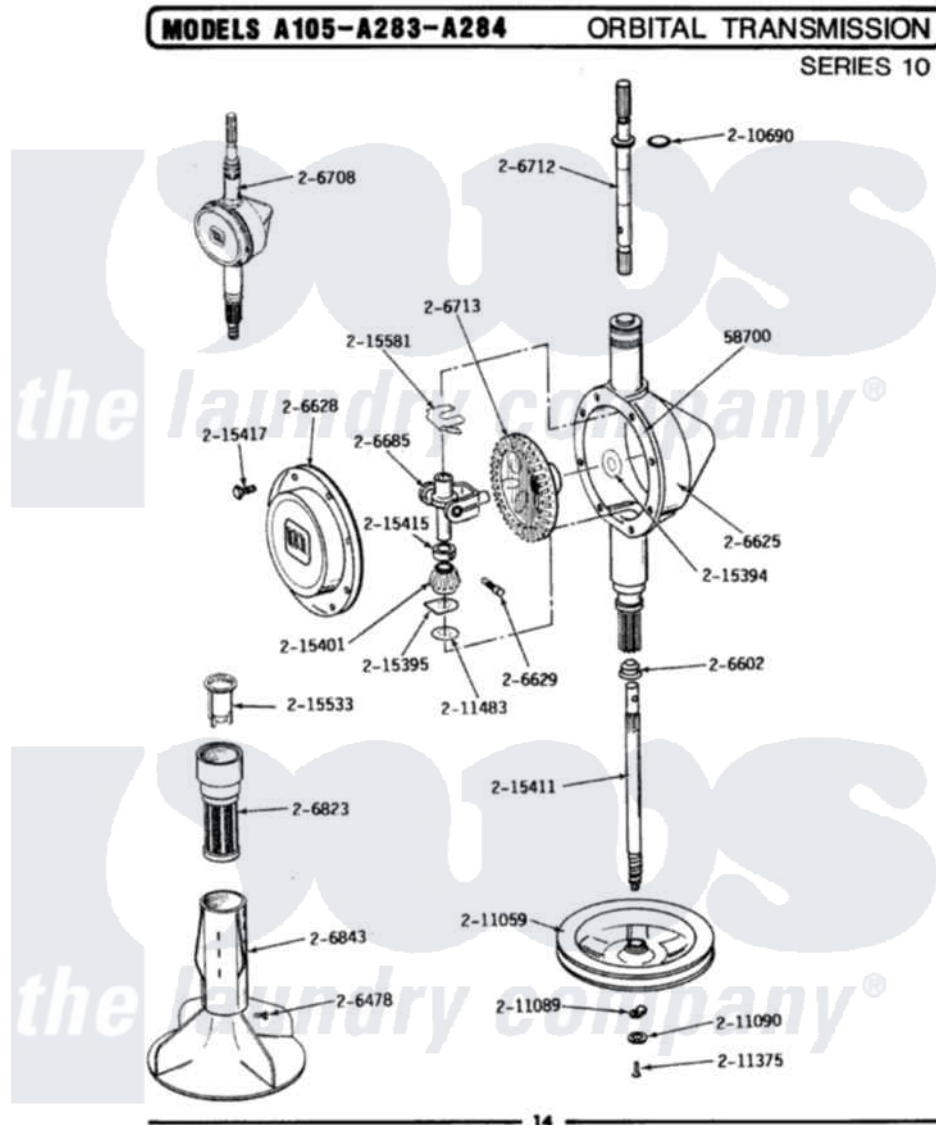

Maytag A283 05 - ORBITAL TRANSMISSION (SERIES 10)

14

Maytag [Residential Maytag A283 Washer Parts](#) Parts Diagram 05 - ORBITAL TRANSMISSION (SERIES 10)
 Click on the part number to view part

Item	Original Part Number	Replaced By	Status	Part Description
1	Y058700	675652		Adhesive
2	206478		Not Available	SCREW & WASHER FOR AGITATOR
3	206602	207843		Lip Seal Repair Kit
4	206625	6-2097790		Transmison
5	206628			Cover, Transmission
6	Y206629			Pin, Collar
7	206685	6-2066850		Yoke
8	206708	6-2097790		Transmison
9	206712	6-2097820		Kit- Shaft
10	206713	6-2067130		Gear- Beve
11	206823	Y207427		Lint Filter Shallow
12	206843	207538		Agitator W/Lock Screw
13	210690			Seal, Rubber
14	211059	6-2301530		Pulley
15	211089			Lug, Stop Pulley
16	211090	22003555		Washer, Stop Lug

17	211375	681582	Screw
18	211483	6-2114830	Washer- SP
19	215394		Washer, Bevel Gear
20	215395		Plate, Clutch
21	215401	W10221114	Pinion
22	215411	12001451	Ctr Shaft W/Collar Andkeeper-Sha
23	215415	Not Available	COLLAR, LOWER
24	215417	Not Available	SCREW, TRANSMISSION COVER
25	215533	215733	Dispensing Cup
26	215581		Spring, Agitator Shaft