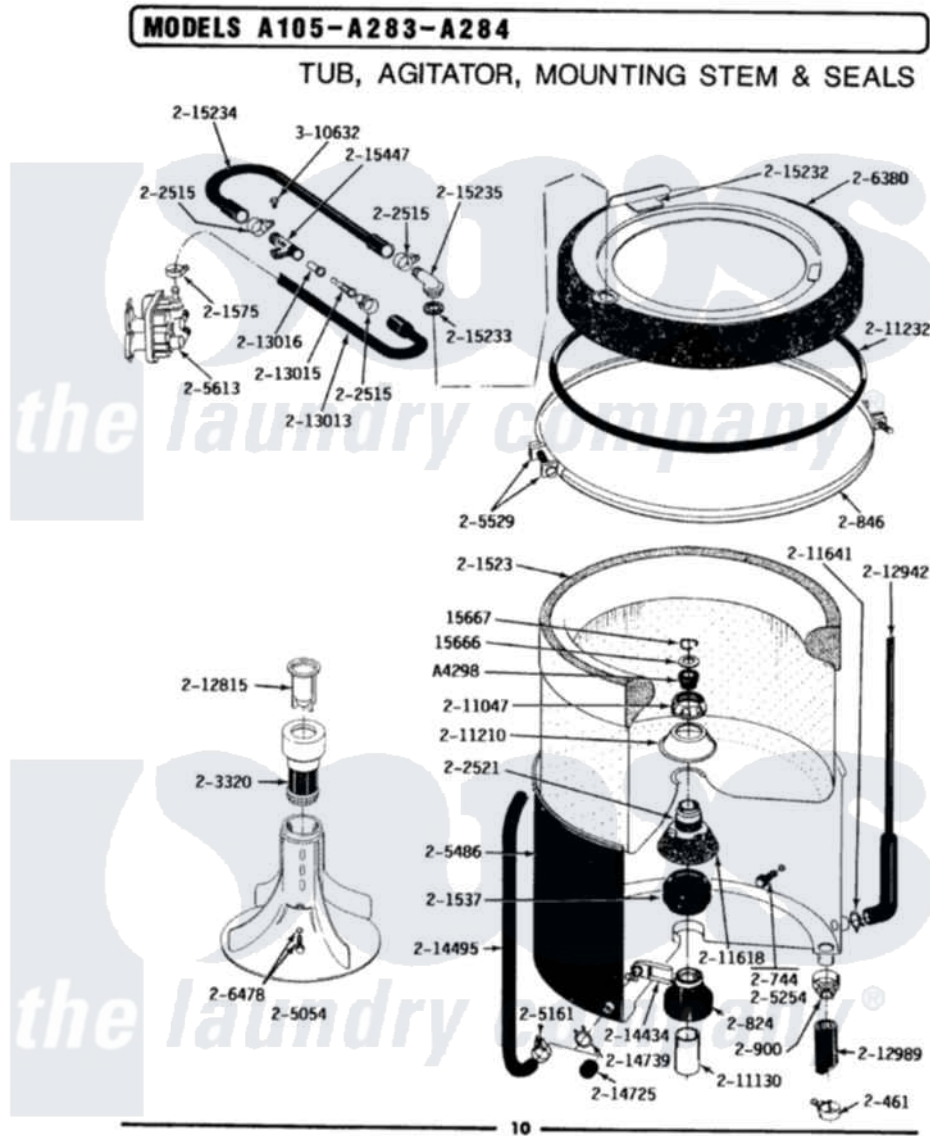

Maytag A283 09 - TUB, AGITATOR, MOUNTING STEM & SEAL

Maytag [Residential Maytag A283 Washer Parts](#) Parts Diagram 09 - TUB, AGITATOR, MOUNTING STEM & SEAL
 Click on the part number to view part

Item	Original Part Number	Replaced By	Status	Part Description
1	Y0A4298	6-0A57420		Seal- Agitator
2	Y015666			Washer, Retaining -
3	Y015667			Retaining Ring
NI	Y054867			Washer, Lock
5	200461	285655		Clamp, Hose
6	200744	W10175939		Bolt
7	200824	6-2040130		Tub Bearin
8	200846			Clamp - Tub Cover
9	200900	616099		Clamp
10	201523		Not Available	INNER TUB
11	201537	6-2095720		Mounting S
12	201575			Clamp, Hose
13	202515	596669		Clamp, Manifold
14	202521	6-2095720		Mounting S
15	203320		Not Available	LINT FILTER - DISPENSER
NI	204012	6-2095720		Mounting S

"	204013	6-2040130		Tub Bearin
18	205054		Not Available	AGITATOR
19	205161	489503		Clamp
20	205254	W10175938		Bolt
21	205486		Not Available	PART NOT USED
22	205529			Nut And Bolt Kit For Tub Clam
23	205613			Water Valve
24	206380		Not Available	COVER, TUB
25	206478		Not Available	SCREW & WASHER FOR AGITATOR
NI	211047	6-2110472		Nut- Clamp
28	211100			Washer, Outer Tub
29	211130			Bearing Liner, Tub Bearing
30	211210			Washer, Clamping Nut
31	211232			Seal, Tub Cover
32	211618	22001423		Set Screw, Mounting Stem
33	211641			Clamp, 1-1/16"
34	212815		Not Available	DISPENSER CUP
35	212942	22001619		Tube, Water Level Switch
36	Y212989			Hose, Outer Tub To Pump
37	213013			Hose, Injector
38	213015			Nozzle, Injector
39	213016	216201		Nozzle
42	214725			Cap For Spout-Outer Tub
43	214739	596669		Clamp, Manifold
44	215232			Bumper, Unbalance
45	215233			Seal For Injector Tube
46	Y215234			Hose, Injector Fill
NI	215235			Tube, Injector
"	215447			Sleeve For Injector
"	Y310632	1163839		Screw