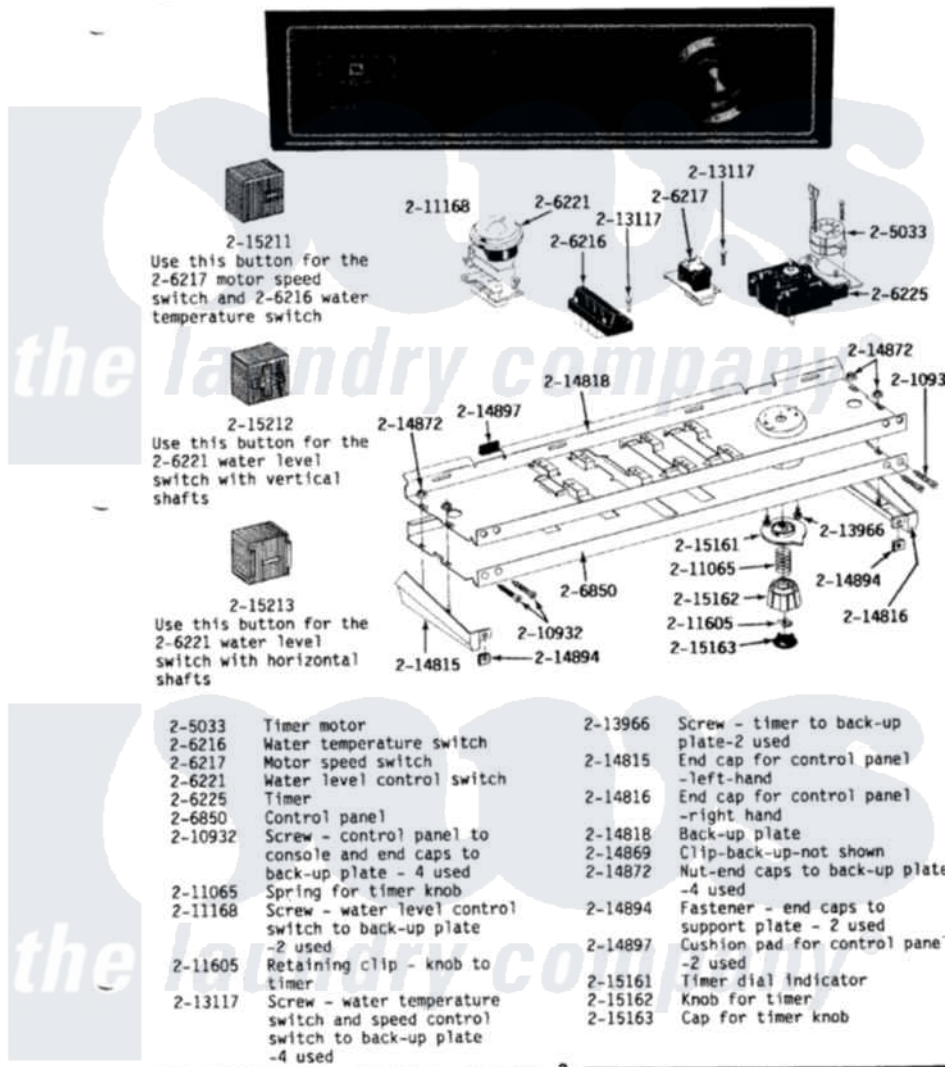

MODELS A283-A284

CONTROL PANEL

Maytag Residential Maytag A284 Washer Parts Parts Diagram 04 - CONTROL PANEL

Click on the part number to view part

Item	Original Part Number	Replaced By	Status	Part Description
1	205033	22205033		Motor- Tim
2	206216			Water Temperature Switch
3	206217		Not Available	SPEED CONTROL SWITCH
4	206221		Not Available	WATER LEVEL SWITCH----NA
5	206225			Timer
6	206850		Not Available	CONTROL PANEL
7	210932			Screw, No.8 X 9/16 Ctsk Note: Screw, Inlet Duct
8	211065			Spring, Index Wheel
9	211168	W10139210		Screw, 8-18 X 5/16
10	211605			Bezel, Timer Dial
11	213117	67006908		Screw, Ice Rack
12	213966	3400014		Screw
13	214815			End Cap F/Control Panel-LH
14	214816			End Cap F/Control Panel-RH
15	214818			Back Up Plate

NI	214869		Clip For Back Up Plate
17	214872		Nut, End Cap Note: Nut, Lamp Holder
18	214894		Fastener, End Cap
19	214897		Pad, Control Panel
20	215161	22001571	Bezel, Timer Dial
21	215162		Timer Knob
22	215163	Not Available	CAP FOR KNOB